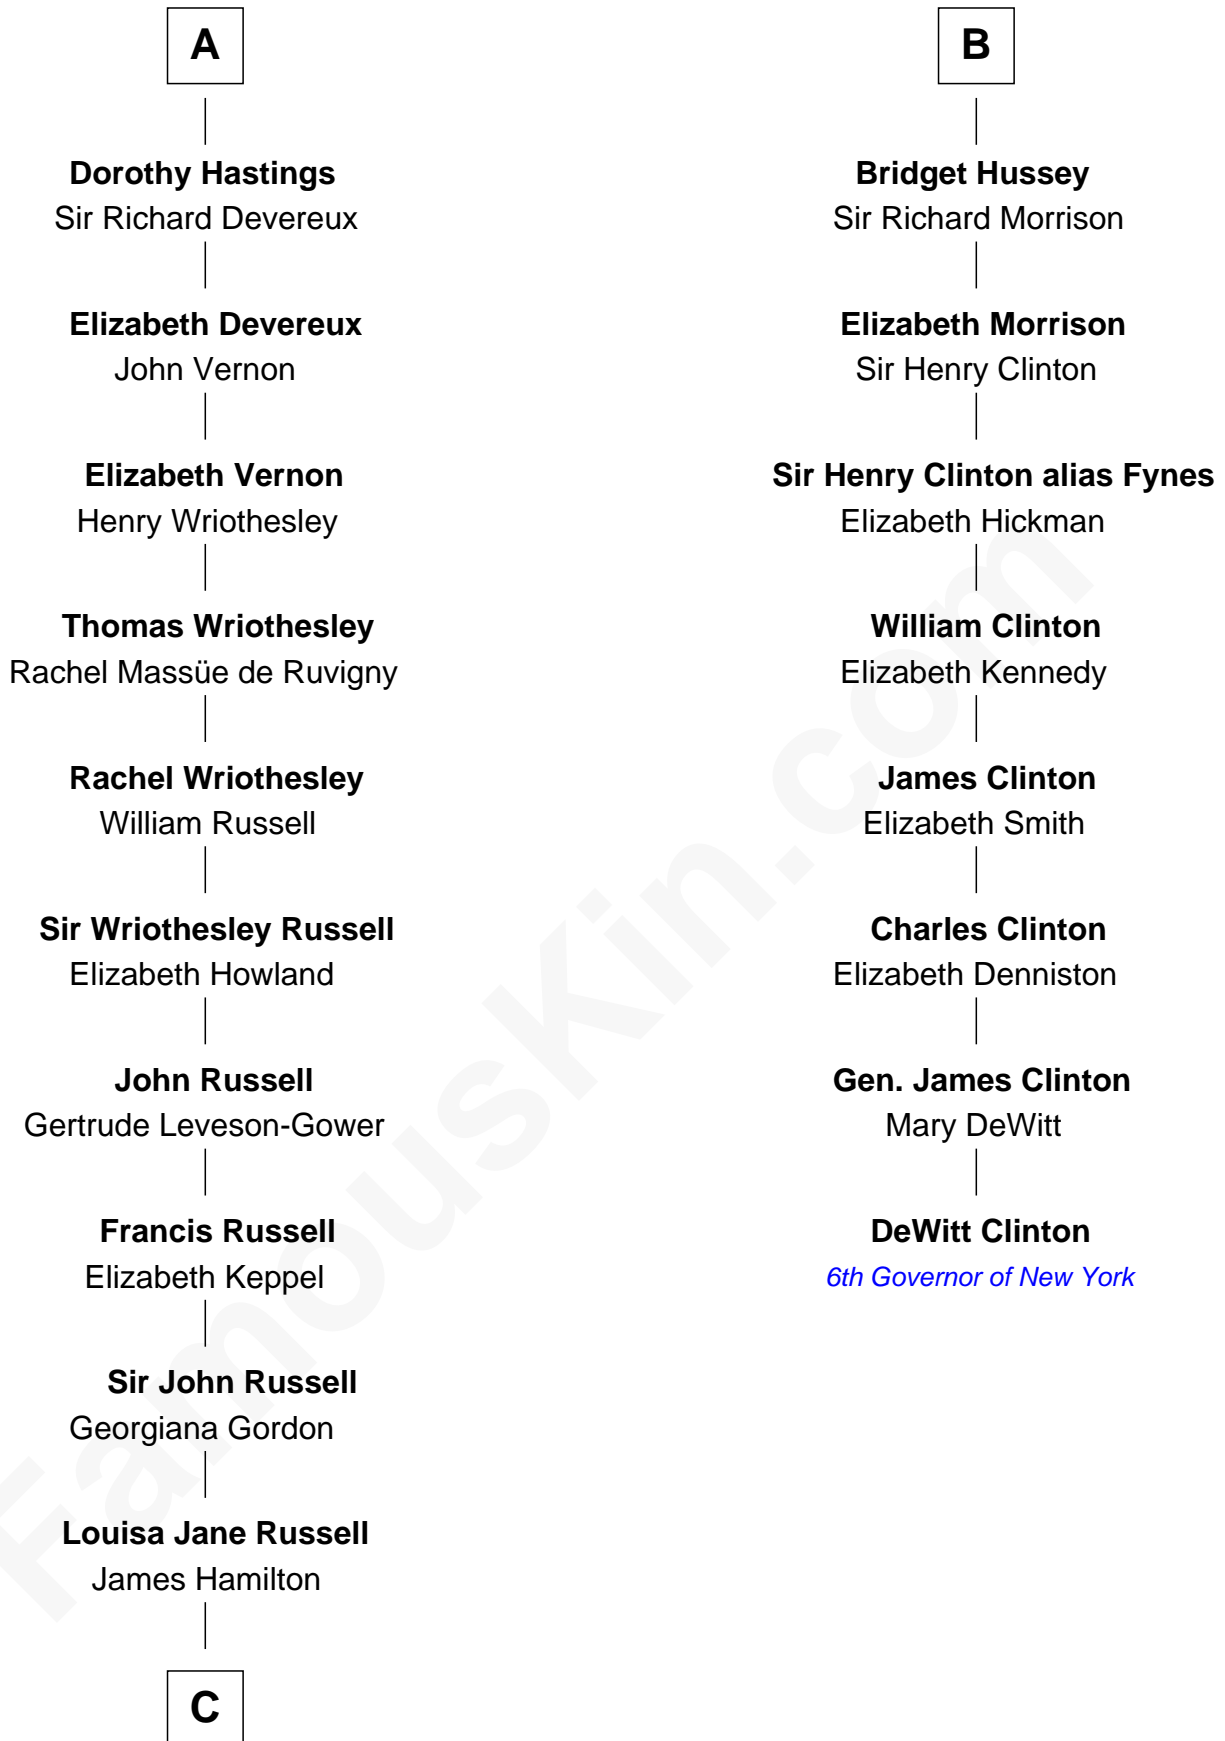

# FamousKin.com Relationship Chart of

**Sarah Ferguson**

*Duchess of York*

14th cousin 7 times removed of

**DeWitt Clinton**

*6th Governor of New York*

**William de Montagu**  
Katherine de Grandison

**Philippa de Montagu**  
Sir Roger de Mortimer

**Edmund Mortimer**  
Philippa Plantagenet

**Elizabeth Mortimer**  
Sir Henry Percy

**Sir Henry Percy**  
Eleanor Neville

**Anne Percy**  
Sir Thomas Hungerford

**Mary Hungerford**  
Sir Edward Hastings

**Sir George Hastings**  
Anne Stafford

**A**

**Philippa de Montagu**  
Sir Roger de Mortimer

**Edmund Mortimer**  
Philippa Plantagenet

**Elizabeth Mortimer**  
Sir Henry Percy

**Sir Henry Percy**  
Eleanor Neville

**Katherine Percy**  
Sir Edmund Grey

**George Grey**  
Catherine Herbert

**Anne Grey**  
Sir John Hussey

**B**

**C**

**Louisa Jane Hamilton**

William Henry Walter Montagu-Douglas-Scott

**Herbert Andrew Montagu-Douglas-Scott**

Marie Josephine Edwards