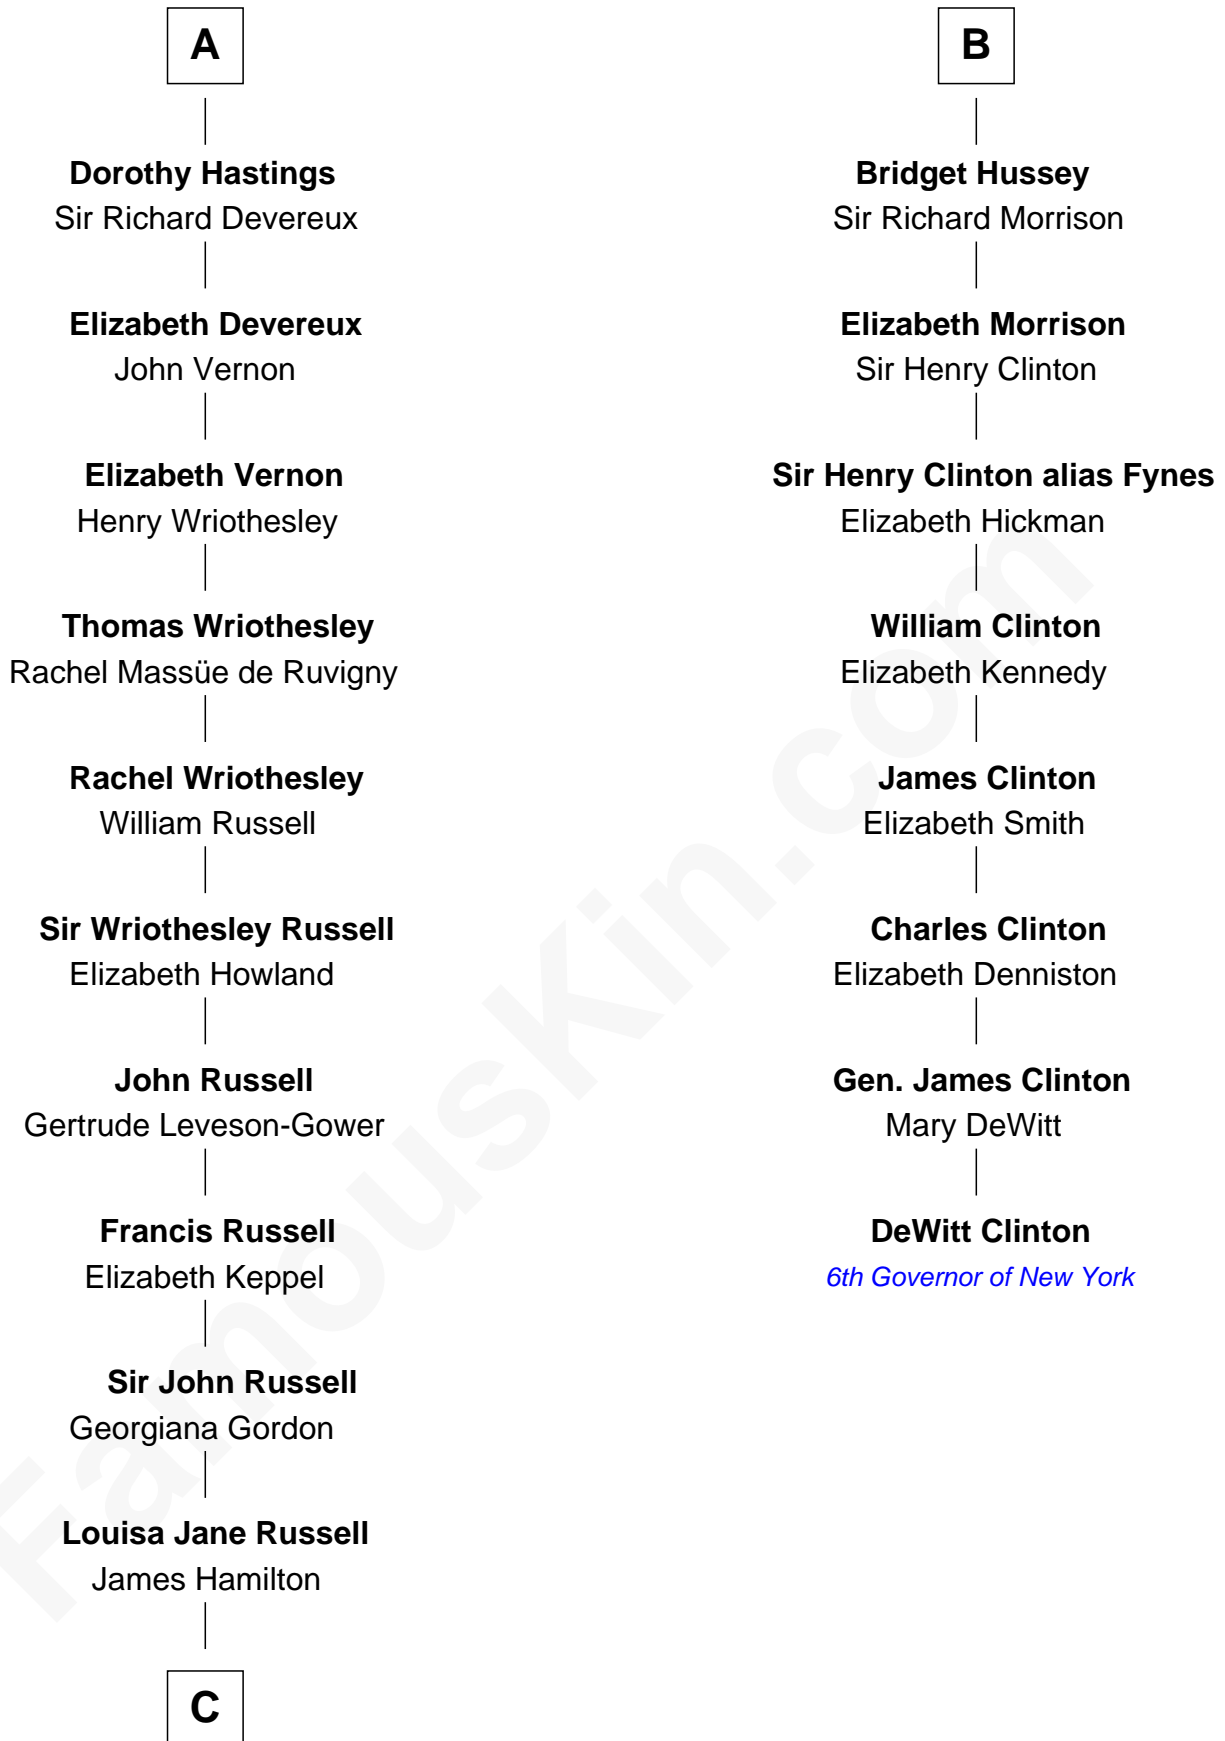

FamousKin.com Relationship Chart of

Sarah Ferguson

Duchess of York

14th cousin 7 times removed of

DeWitt Clinton

6th Governor of New York

Sir Edmund Mortimer
Elizabeth de Badlesmere

Sir Roger de Mortimer
Philippa de Montagu

Edmund Mortimer
Philippa Plantagenet

Elizabeth Mortimer
Sir Henry Percy

Sir Henry Percy
Eleanor Neville

Anne Percy
Sir Thomas Hungerford

Mary Hungerford
Sir Edward Hastings

Sir George Hastings
Anne Stafford

A

Sir Roger de Mortimer
Philippa de Montagu

Edmund Mortimer
Philippa Plantagenet

Elizabeth Mortimer
Sir Henry Percy

Sir Henry Percy
Eleanor Neville

Katherine Percy
Sir Edmund Grey

George Grey
Catherine Herbert

Anne Grey
Sir John Hussey

B

C

Louisa Jane Hamilton

William Henry Walter Montagu-Douglas-Scott

Herbert Andrew Montagu-Douglas-Scott

Marie Josephine Edwards

Marian Louisa Montagu-Douglas-Scott