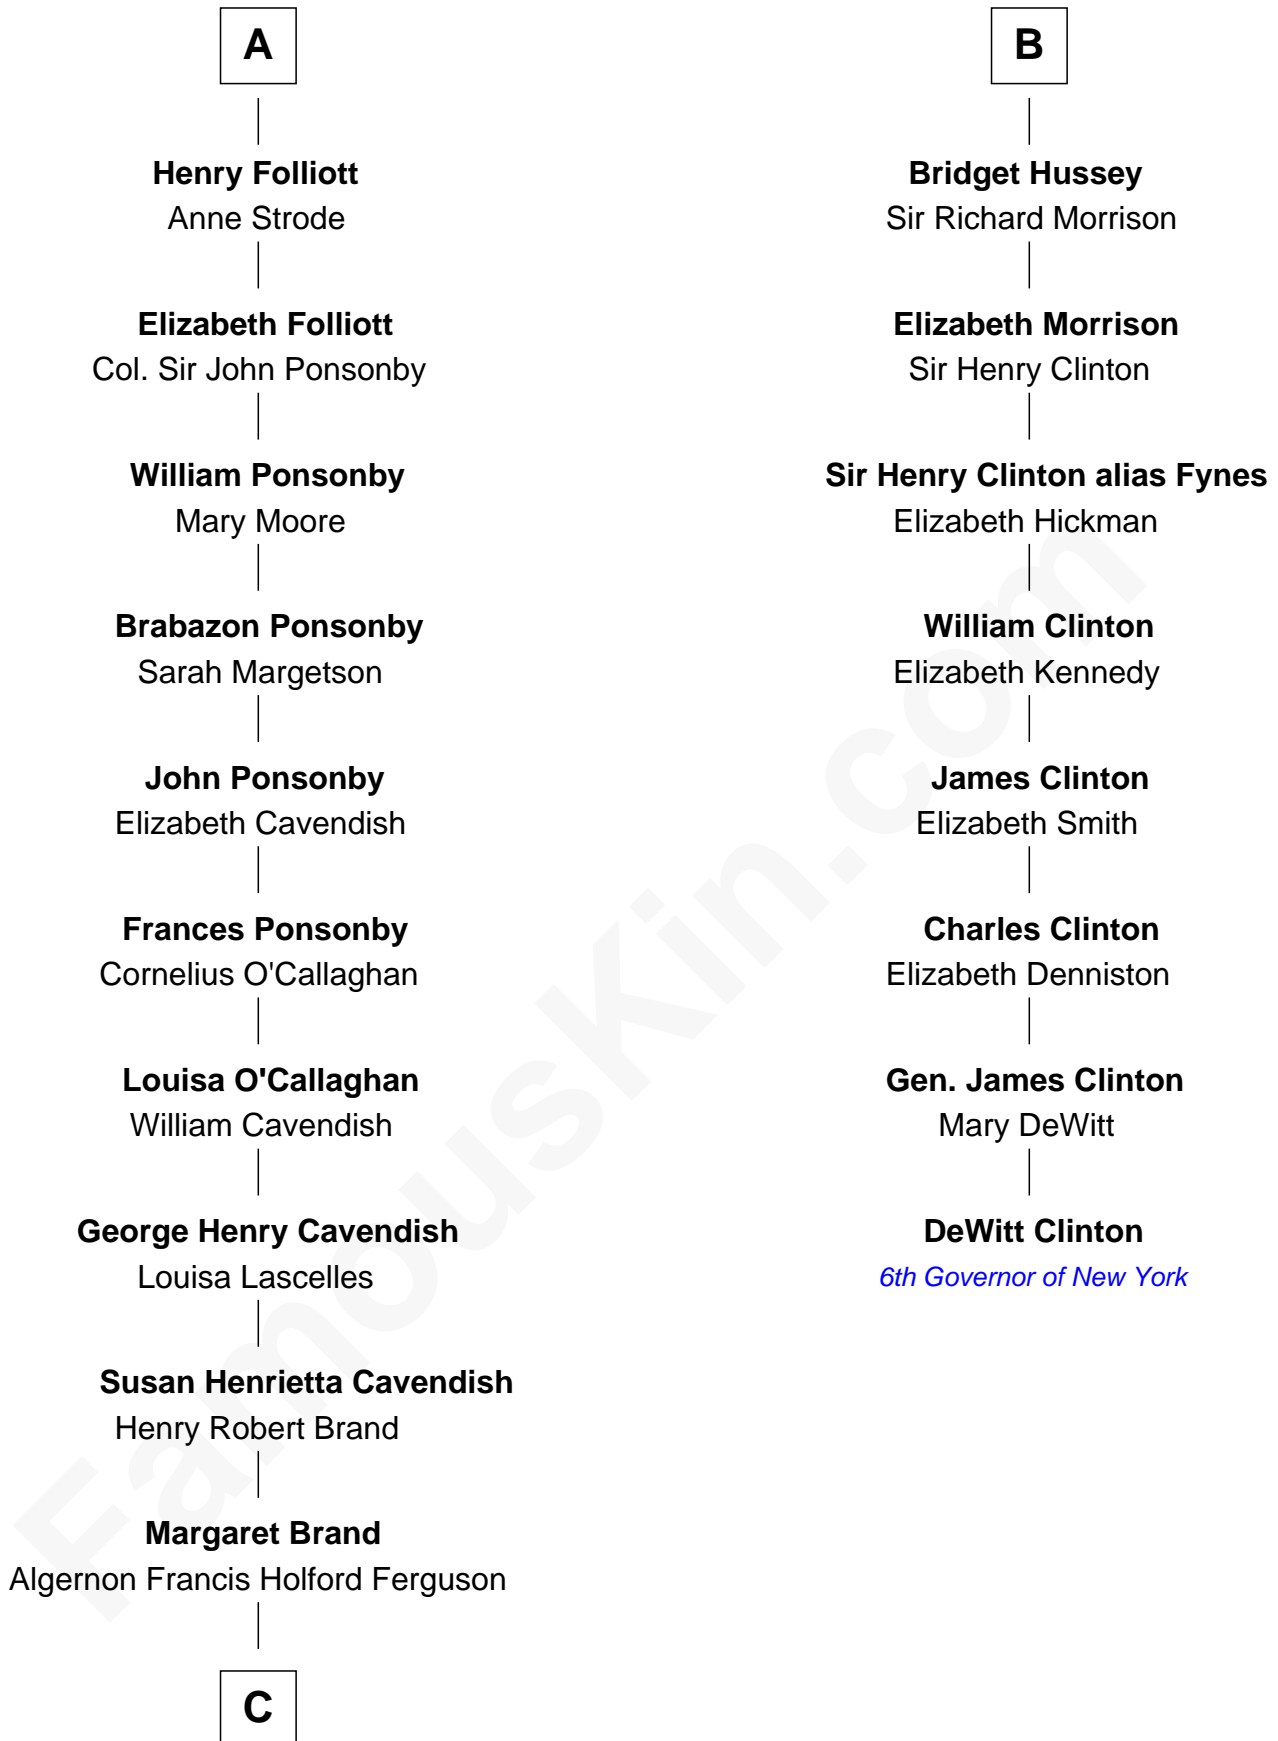

FamousKin.com Relationship Chart of

Sarah Ferguson

Duchess of York

14th cousin 5 times removed of

DeWitt Clinton

6th Governor of New York

C

—
Andrew Henry Ferguson

Marian Louisa Montagu-Douglas-Scott

—
Ronald Ivor Ferguson

Susan Mary Wright

—
Sarah Ferguson

Duchess of York

FamousKin.com