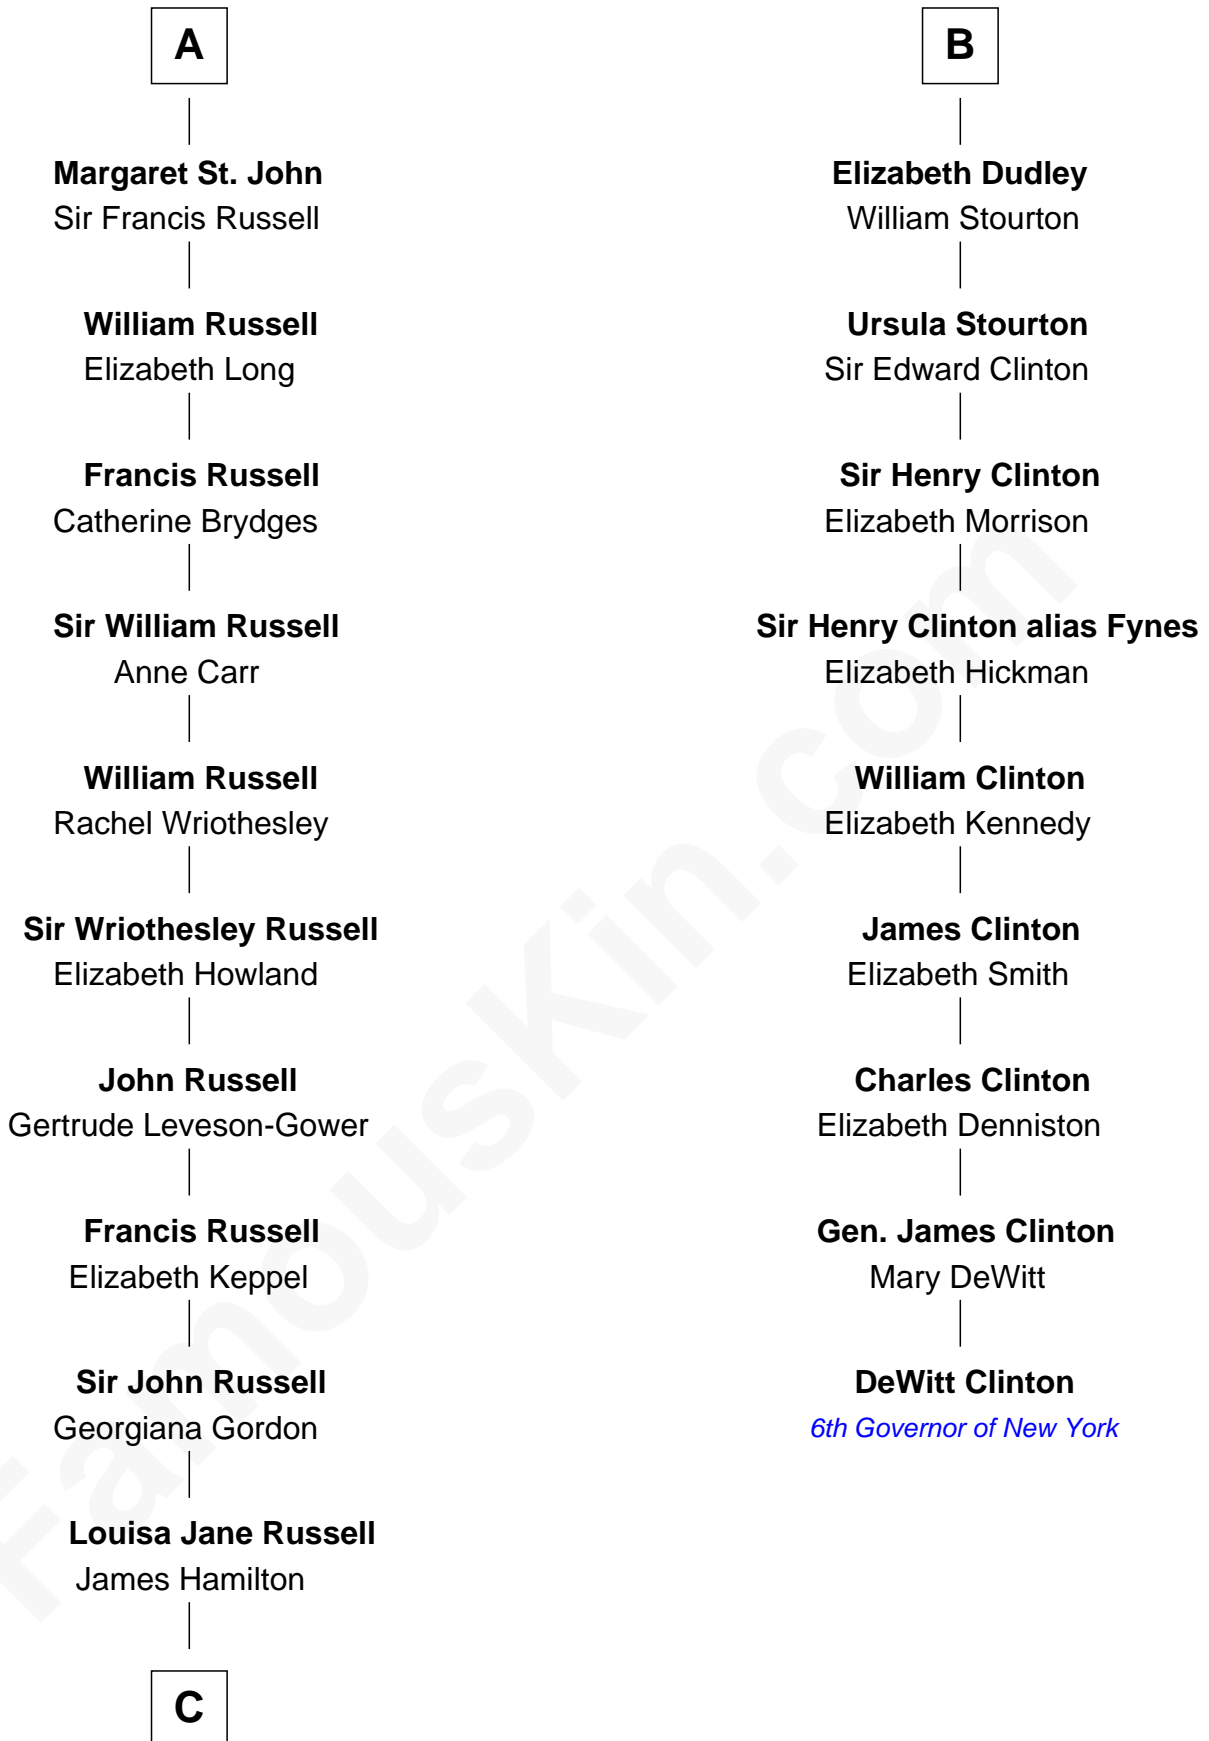

# FamousKin.com Relationship Chart of

**Sarah Ferguson**

*Duchess of York*

15th cousin 6 times removed of

**DeWitt Clinton**

*6th Governor of New York*

**Sir Philip le Despencer**

Margaret de Goushill

Elizabeth Berkeley

**Sir John Sutton Dudley**

Elizabeth Bramshot

**Edmund Dudley**

Elizabeth Grey

**B**

**C**

—  
**Louisa Jane Hamilton**

William Henry Walter Montagu-Douglas-Scott

—  
**Herbert Andrew Montagu-Douglas-Scott**

Marie Josephine Edwards

—  
**Marian Louisa Montagu-Douglas-Scott**

Andrew Henry Ferguson

—  
**Ronald Ivor Ferguson**