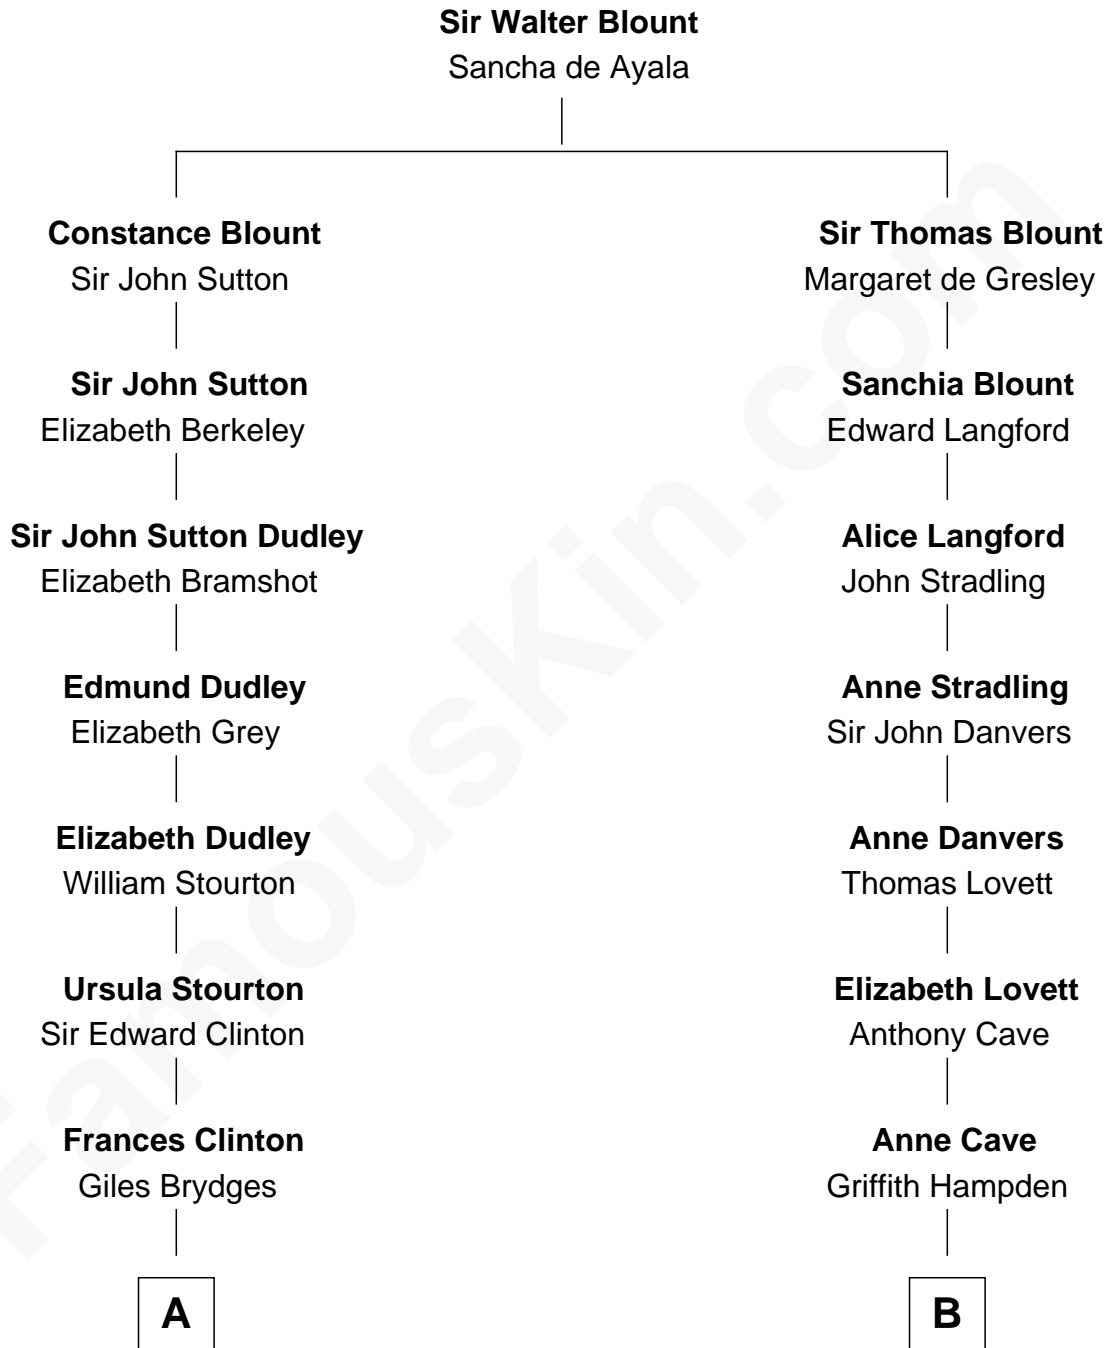

# FamousKin.com Relationship Chart of

**Sarah Ferguson**

*Duchess of York*

15th cousin 4 times removed of

**Lt. Gen. James Brudenell**

*Leader of the "Charge of the Light Brigade"*

**A**

**Catherine Brydges**

Francis Russell

**Sir William Russell**

Anne Carr

**William Russell**

Rachel Wriothesley

**Sir Wriothesley Russell**

Elizabeth Howland

**John Russell**