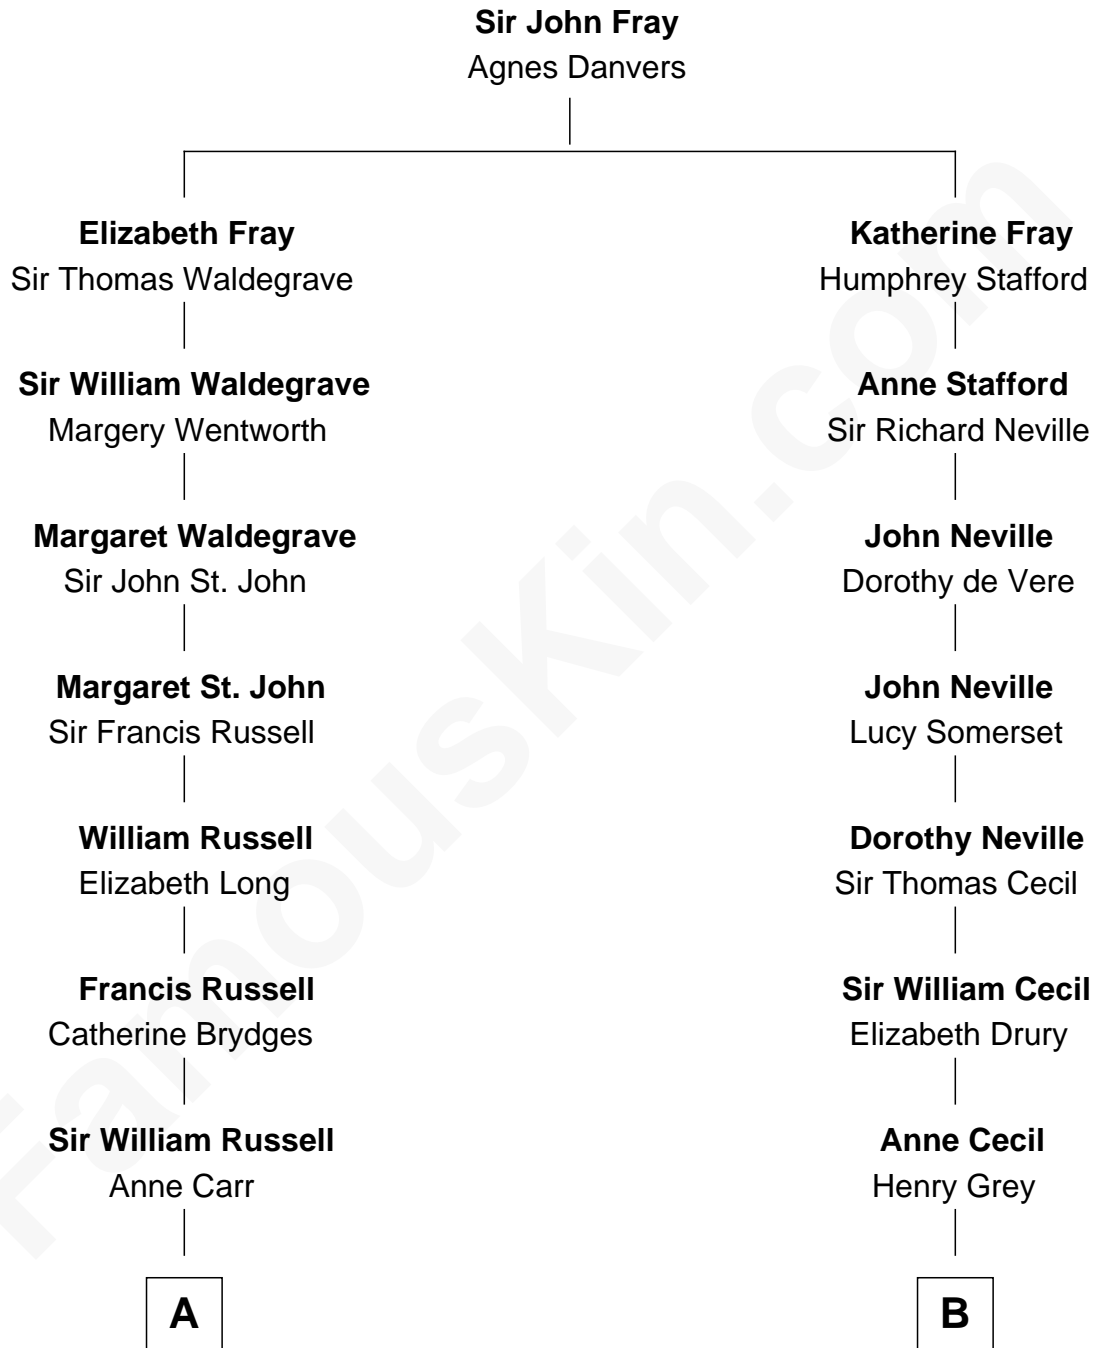

FamousKin.com
Relationship Chart of
Sarah Ferguson
Duchess of York

12th cousin 5 times removed of
Lt. Gen. James Brudenell
Leader of the "Charge of the Light Brigade"

A

William Russell
Rachel Wriothesley

Sir Wriothesley Russell
Elizabeth Howland

John Russell
Gertrude Leveson-Gower

Francis Russell
Elizabeth Keppel

Sir John Russell
Georgiana Gordon

Louisa Jane Russell
James Hamilton

Louisa Jane Hamilton
William Henry Walter Montagu-Douglas-Scott

Herbert Andrew Montagu-Douglas-Scott
Marie Josephine Edwards

Marian Louisa Montagu-Douglas-Scott
Andrew Henry Ferguson

Ronald Ivor Ferguson
Susan Mary Wright

Sarah Ferguson
Duchess of York

Sarah Ferguson photo by [Norbert Aepli](#) (CC BY 3.0)