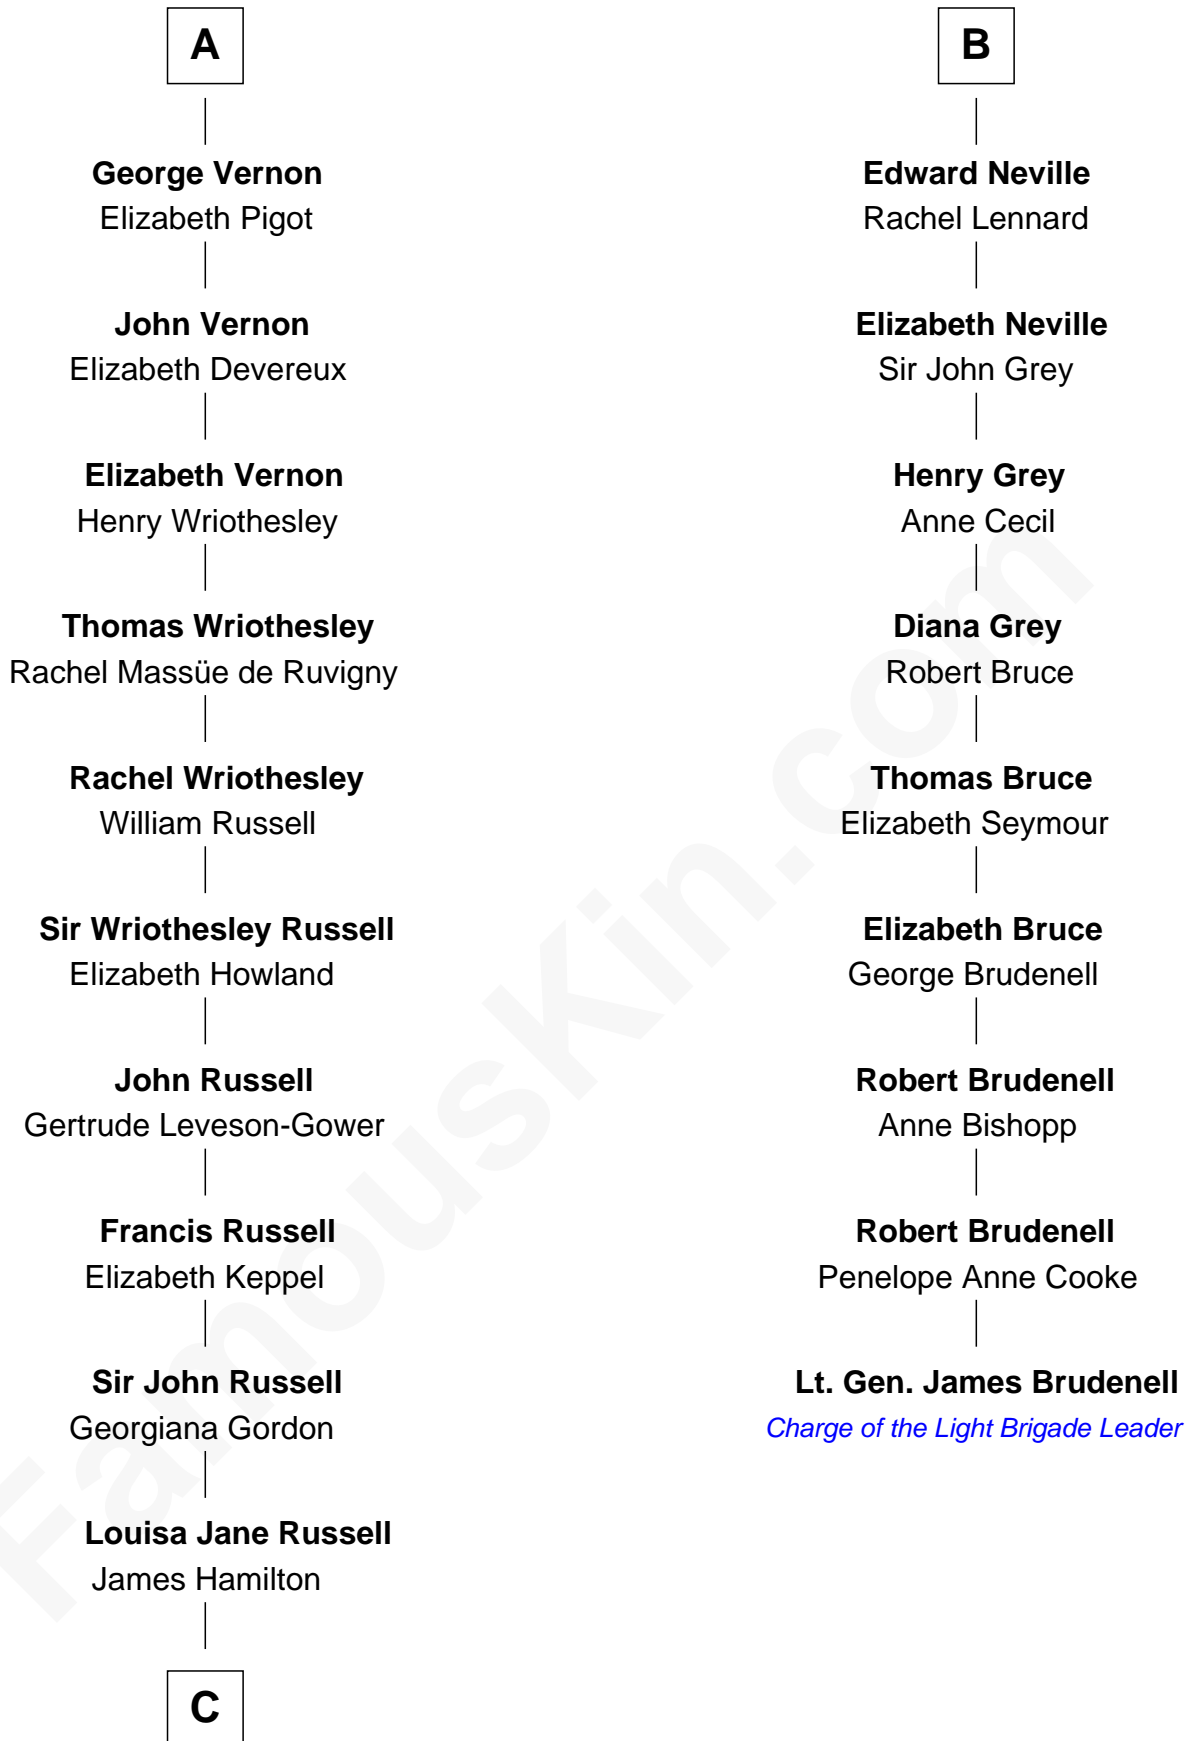

FamousKin.com
Relationship Chart of
Sarah Ferguson
Duchess of York

15th cousin 6 times removed of

Lt. Gen. James Brudenell
Leader of the "Charge of the Light Brigade"

C

—
Louisa Jane Hamilton

William Henry Walter Montagu-Douglas-Scott

—
Herbert Andrew Montagu-Douglas-Scott

Marie Josephine Edwards

—
Marian Louisa Montagu-Douglas-Scott

Andrew Henry Ferguson

—
Ronald Ivor Ferguson

Susan Mary Wright

—
Sarah Ferguson

Duchess of York