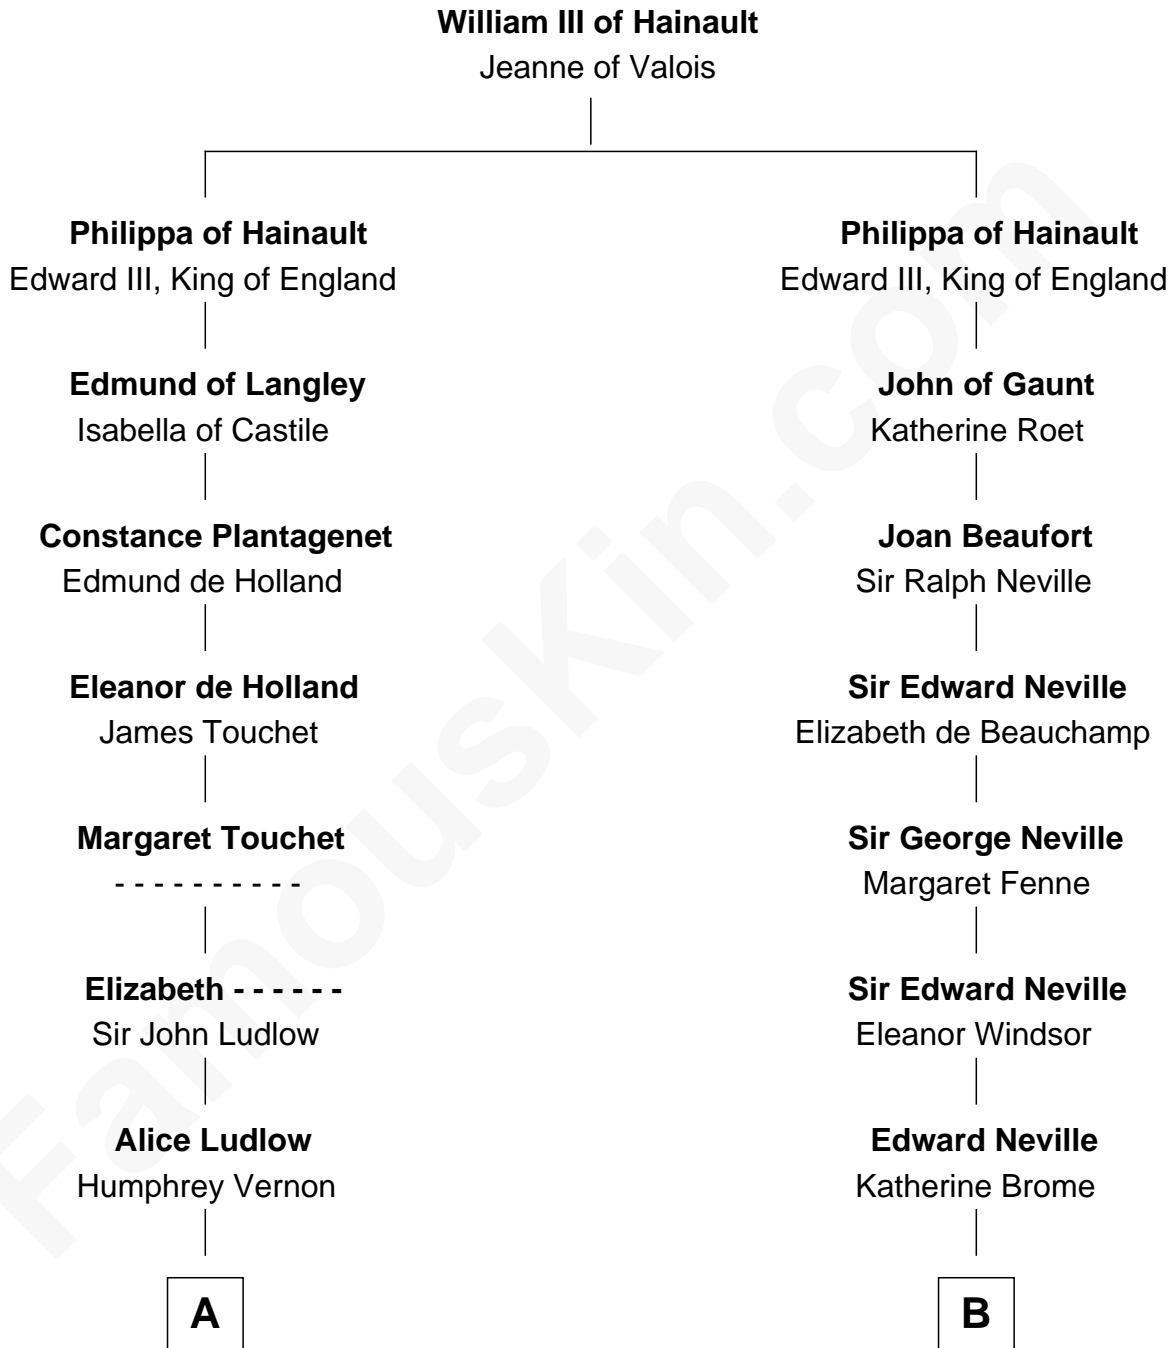

FamousKin.com
Relationship Chart of
Sarah Ferguson
Duchess of York

15th cousin 6 times removed of

Lt. Gen. James Brudenell
Leader of the "Charge of the Light Brigade"

C

—
Louisa Jane Hamilton

William Henry Walter Montagu-Douglas-Scott

—
Herbert Andrew Montagu-Douglas-Scott

Marie Josephine Edwards

—
Marian Louisa Montagu-Douglas-Scott

Andrew Henry Ferguson

—
Ronald Ivor Ferguson

Susan Mary Wright

—
Sarah Ferguson

Duchess of York