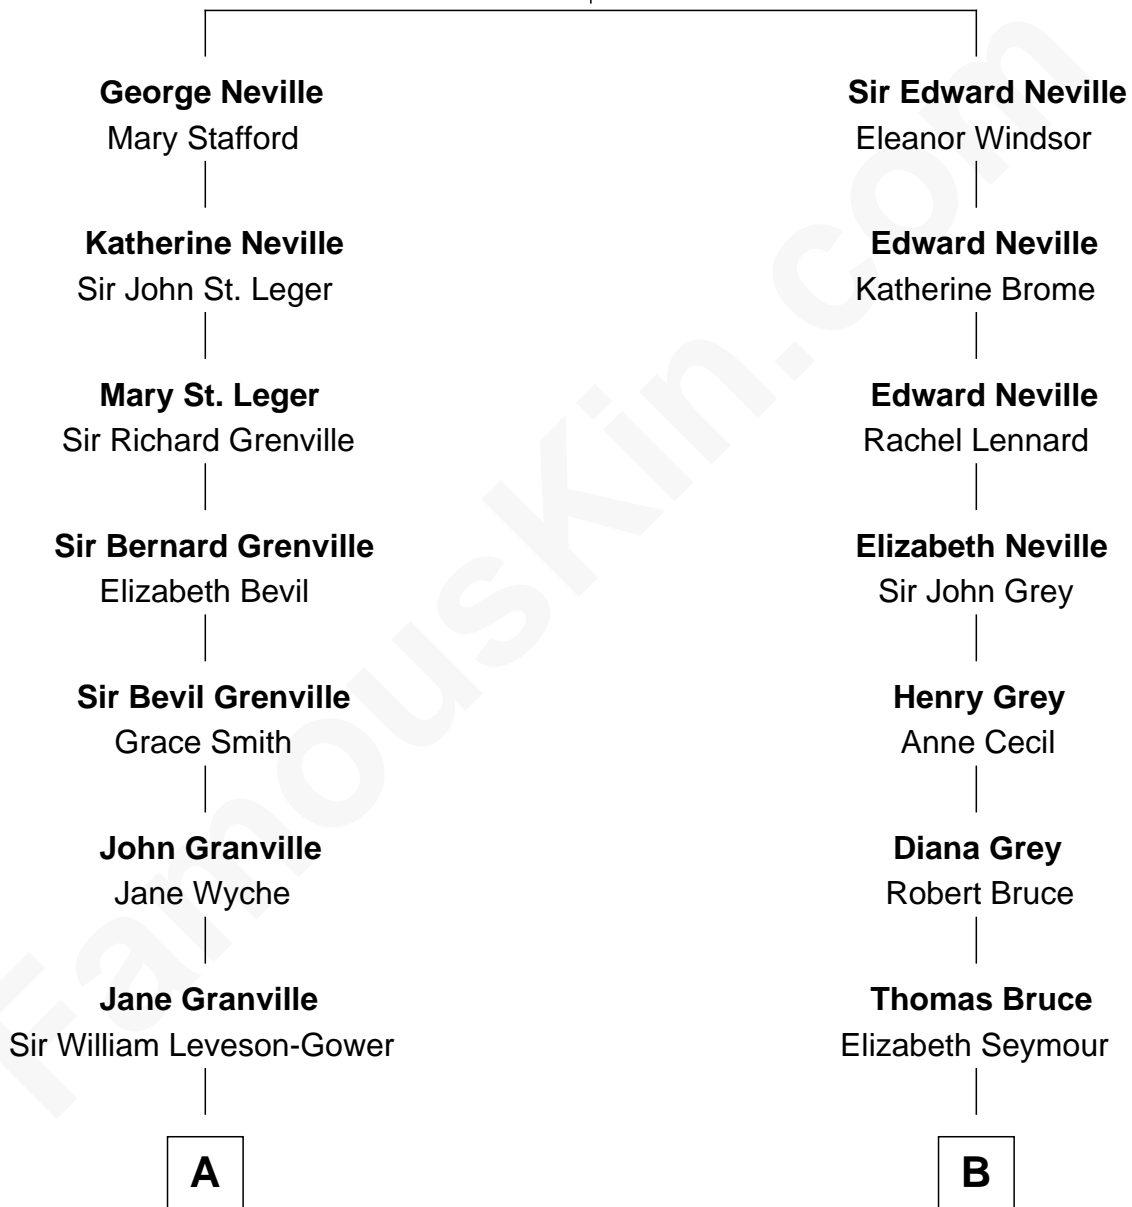

# FamousKin.com Relationship Chart of

**Sarah Ferguson**

*Duchess of York*

10th cousin 7 times removed of

**Lt. Gen. James Brudenell**

*Leader of the "Charge of the Light Brigade"*

**Sir George Neville**

Margaret Fenne

**Louisa Jane Russell**  
James Hamilton

**Louisa Jane Hamilton**  
William Henry Walter Montagu-Douglas-Scott

**Herbert Andrew Montagu-Douglas-Scott**  
Marie Josephine Edwards

**Marian Louisa Montagu-Douglas-Scott**  
Andrew Henry Ferguson