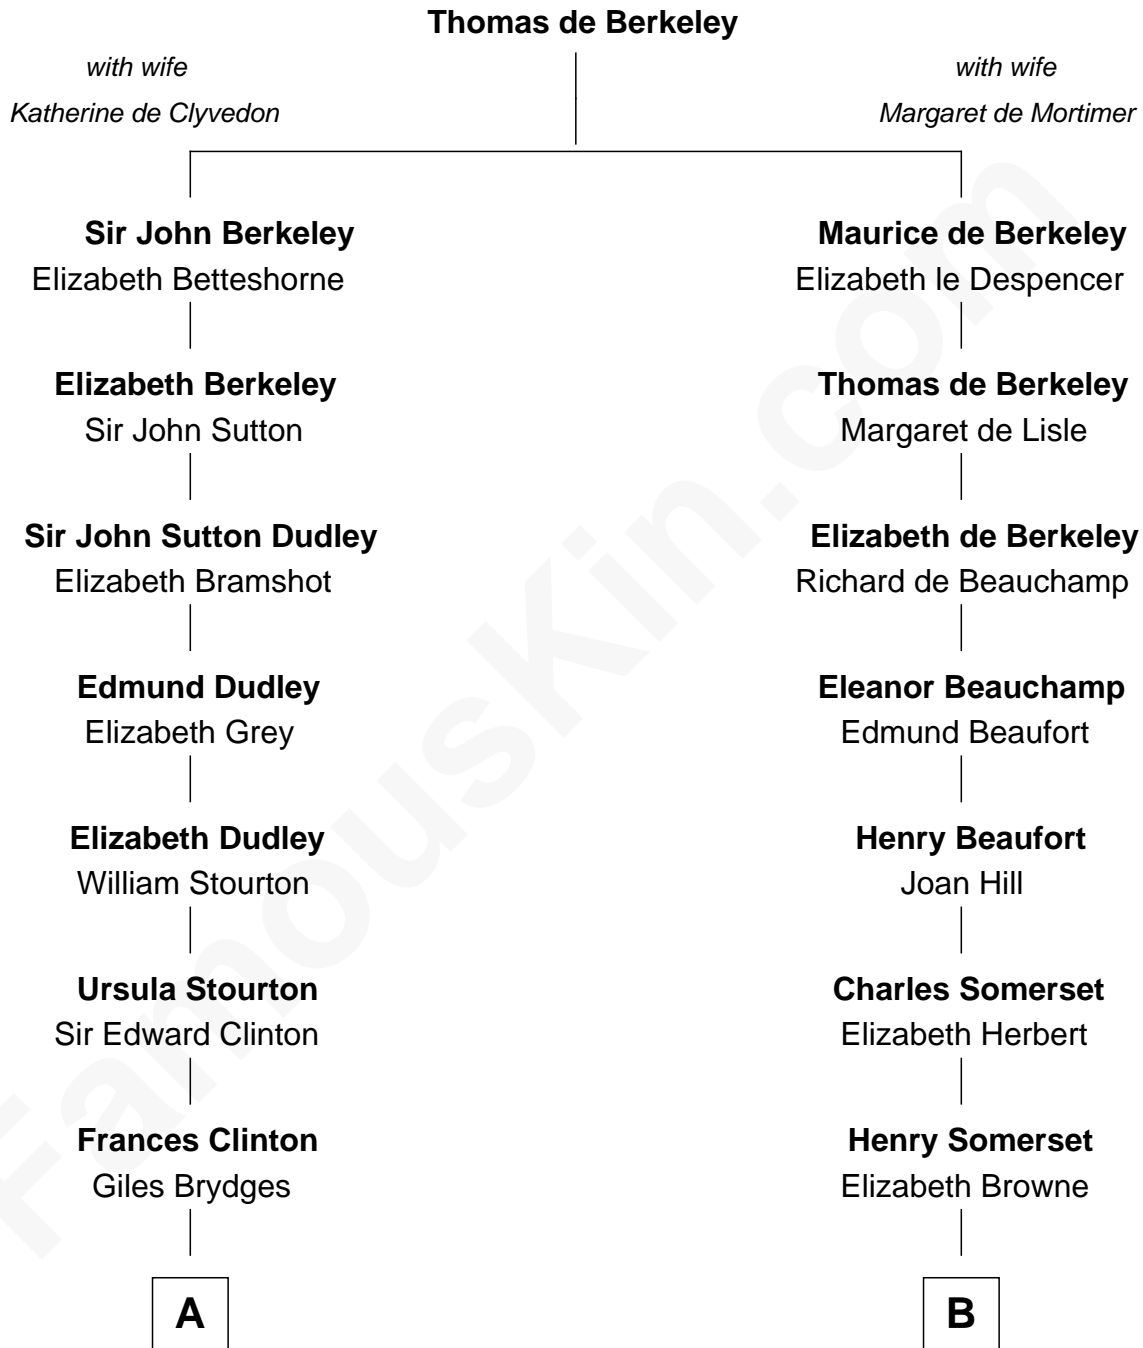

**FamousKin.com**  
**Relationship Chart of**  
**Sarah Ferguson**  
*Duchess of York*

**16th cousin 3 times removed of**  
**Lt. Gen. James Brudenell**  
*Leader of the "Charge of the Light Brigade"*

**A**

**Catherine Brydges**

Francis Russell

**Sir William Russell**

Anne Carr

**William Russell**

Rachel Wriothesley

**Sir Wriothesley Russell**

Elizabeth Howland

**John Russell**

Gertrude Leveson-Gower

**Francis Russell**

Elizabeth Keppel

**Sir John Russell**

Georgiana Gordon

**Louisa Jane Russell**

James Hamilton