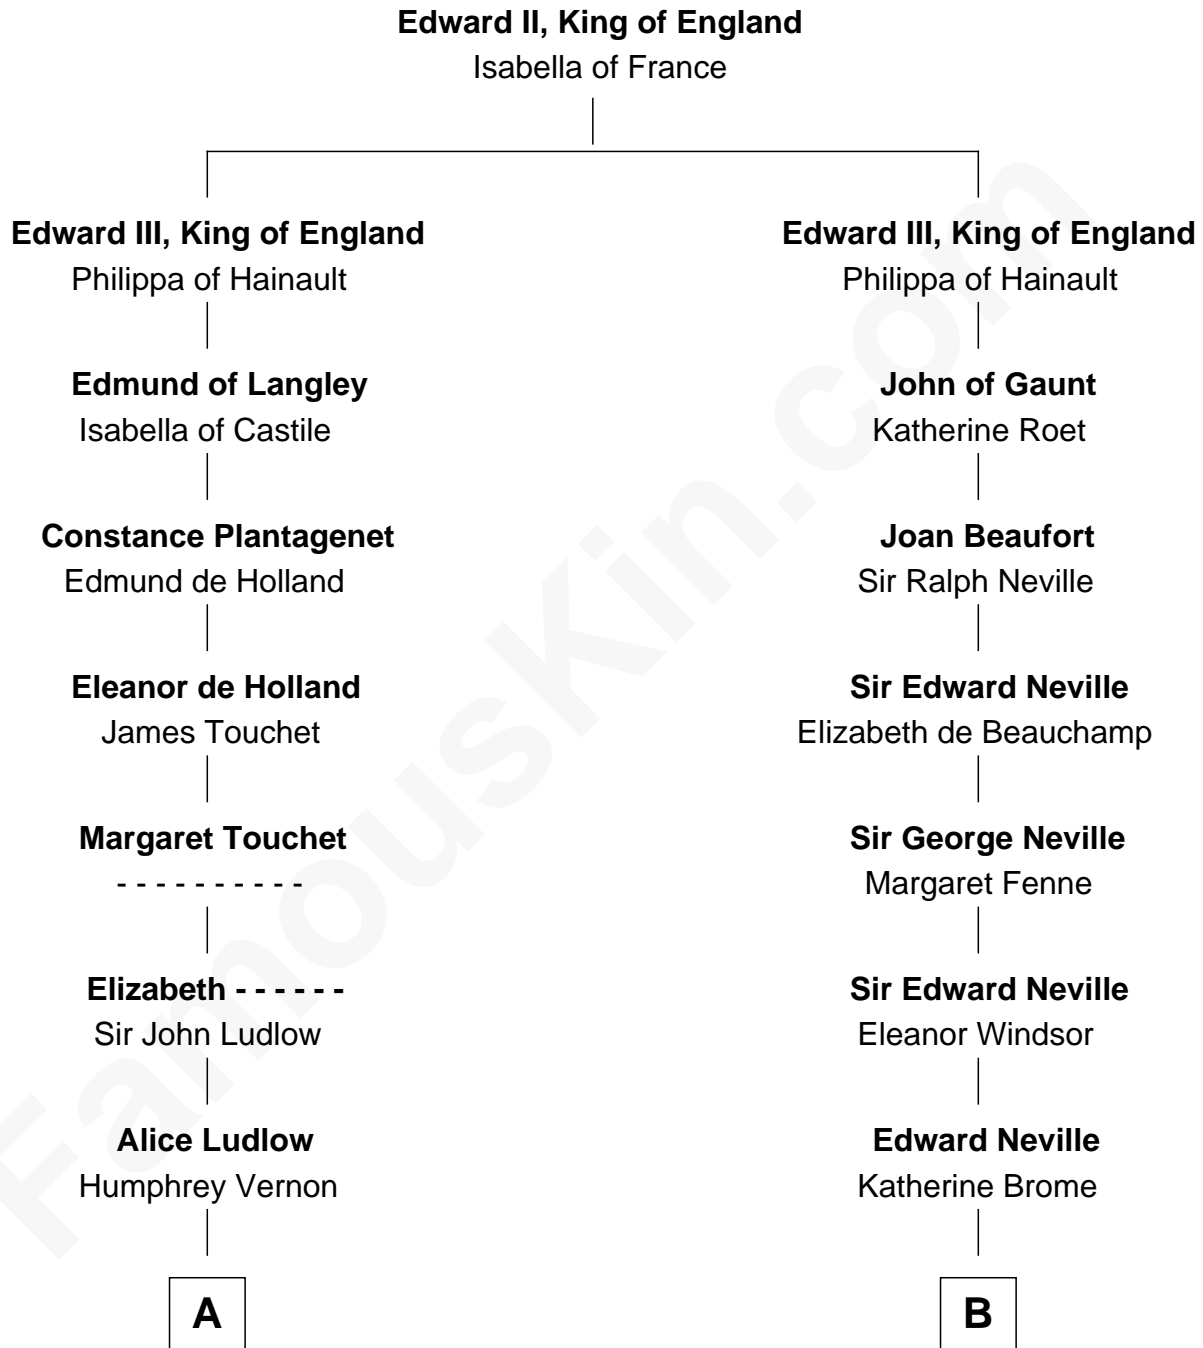

**FamousKin.com**  
**Relationship Chart of**  
**Sarah Ferguson**  
*Duchess of York*

**15th cousin 6 times removed of**  
**Lt. Gen. James Brudenell**  
*Leader of the "Charge of the Light Brigade"*

**C**

—  
**Louisa Jane Hamilton**

William Henry Walter Montagu-Douglas-Scott

—  
**Herbert Andrew Montagu-Douglas-Scott**

Marie Josephine Edwards

—  
**Marian Louisa Montagu-Douglas-Scott**

Andrew Henry Ferguson

—  
**Ronald Ivor Ferguson**

Susan Mary Wright

—  
**Sarah Ferguson**

*Duchess of York*