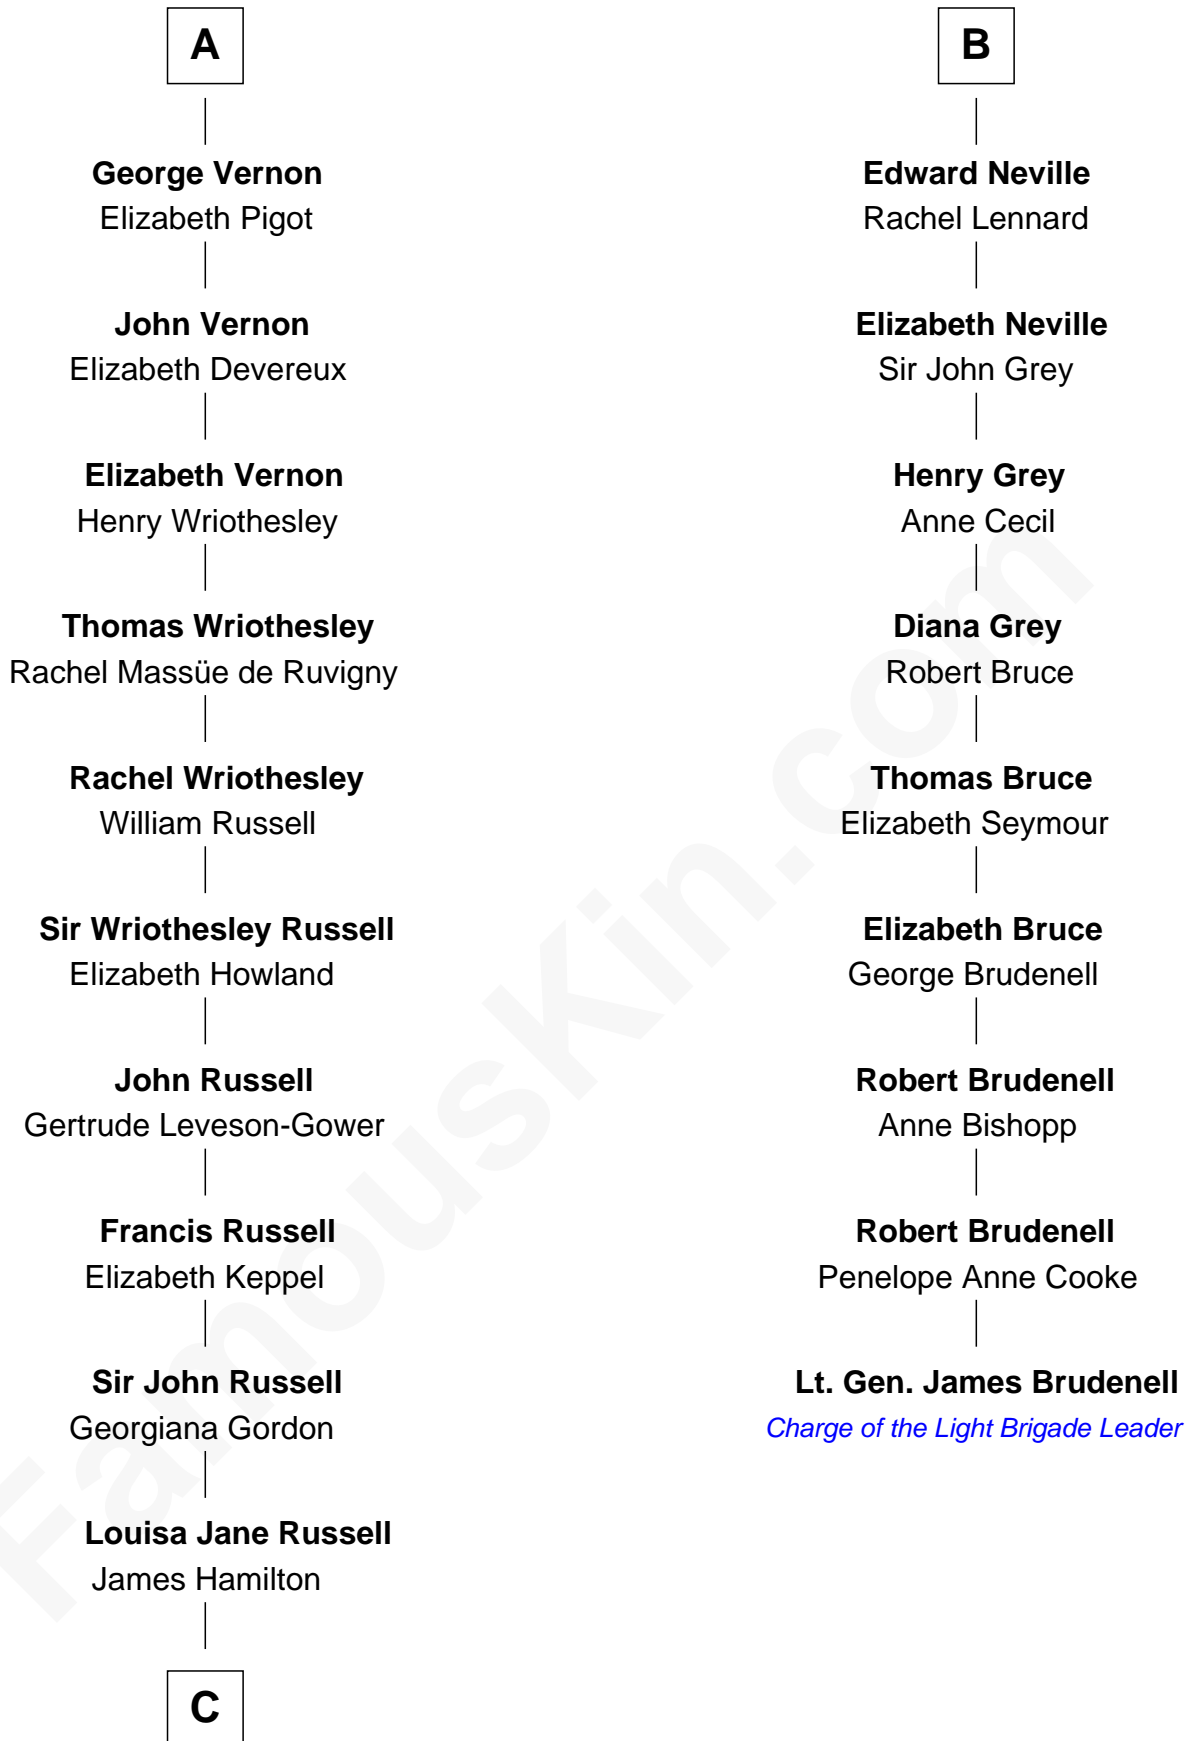

**FamousKin.com**  
**Relationship Chart of**  
**Sarah Ferguson**  
*Duchess of York*

**15th cousin 6 times removed of**  
**Lt. Gen. James Brudenell**  
*Leader of the "Charge of the Light Brigade"*

**C**

—  
**Louisa Jane Hamilton**

William Henry Walter Montagu-Douglas-Scott

—  
**Herbert Andrew Montagu-Douglas-Scott**

Marie Josephine Edwards

—  
**Marian Louisa Montagu-Douglas-Scott**

Andrew Henry Ferguson

—  
**Ronald Ivor Ferguson**

Susan Mary Wright

—  
**Sarah Ferguson**

*Duchess of York*