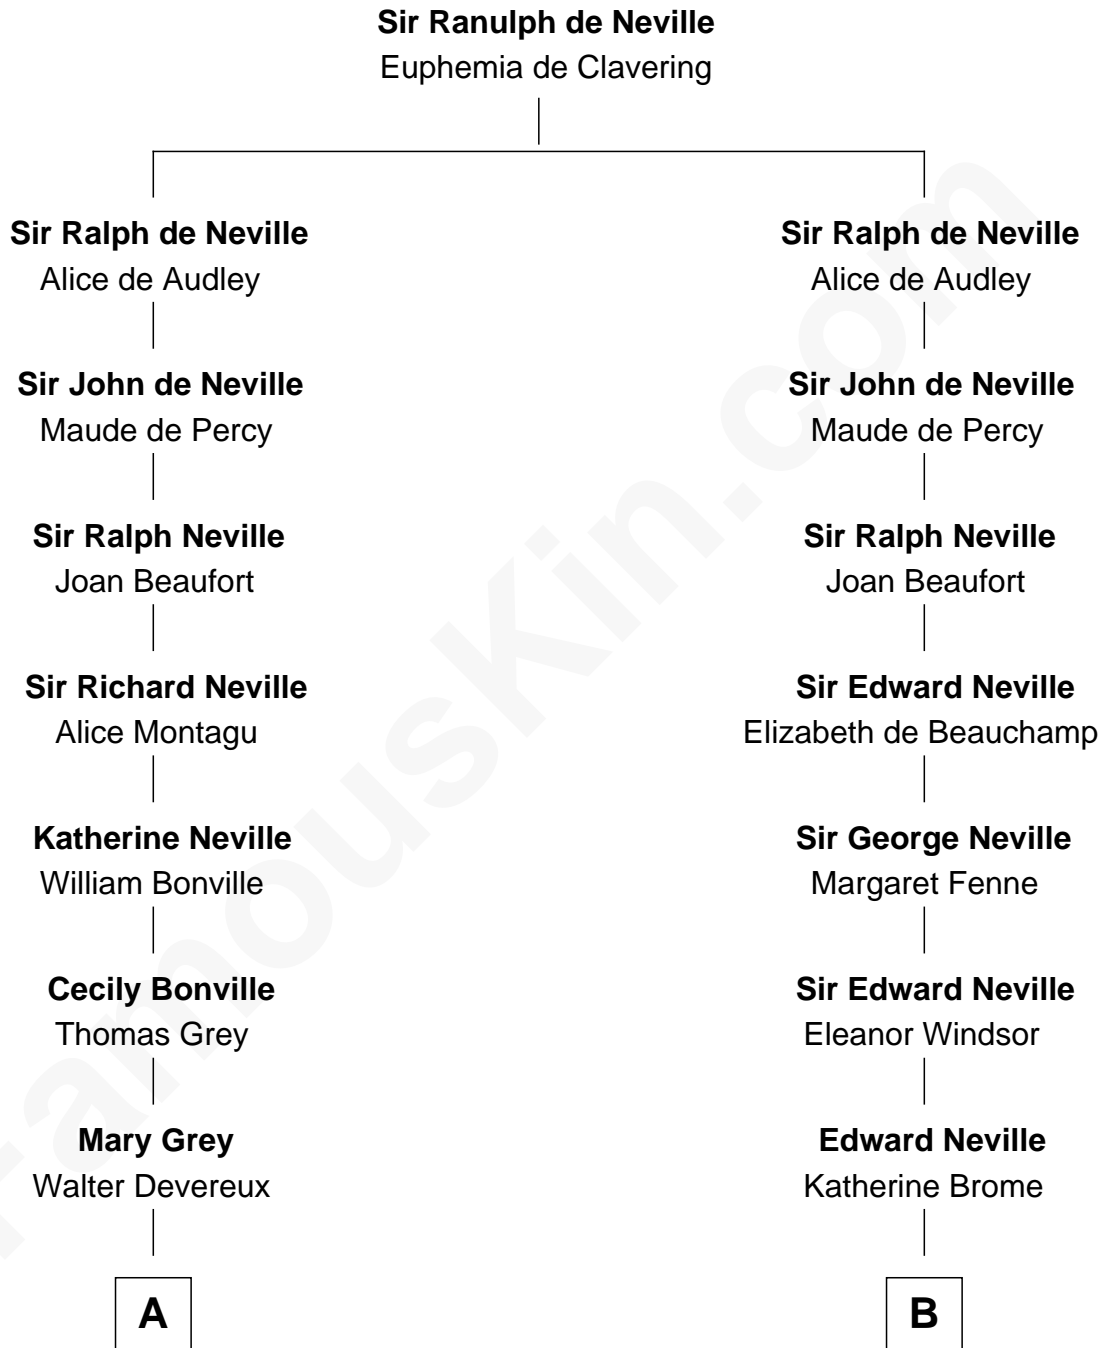

**FamousKin.com**  
**Relationship Chart of**  
**Sarah Ferguson**  
*Duchess of York*

15th cousin 6 times removed of

**Lt. Gen. James Brudenell**  
*Leader of the "Charge of the Light Brigade"*

**C**

**Louisa Jane Hamilton**

William Henry Walter Montagu-Douglas-Scott

**Herbert Andrew Montagu-Douglas-Scott**

Marie Josephine Edwards

**Marian Louisa Montagu-Douglas-Scott**

Andrew Henry Ferguson

**Ronald Ivor Ferguson**

Susan Mary Wright

**Sarah Ferguson**

*Duchess of York*