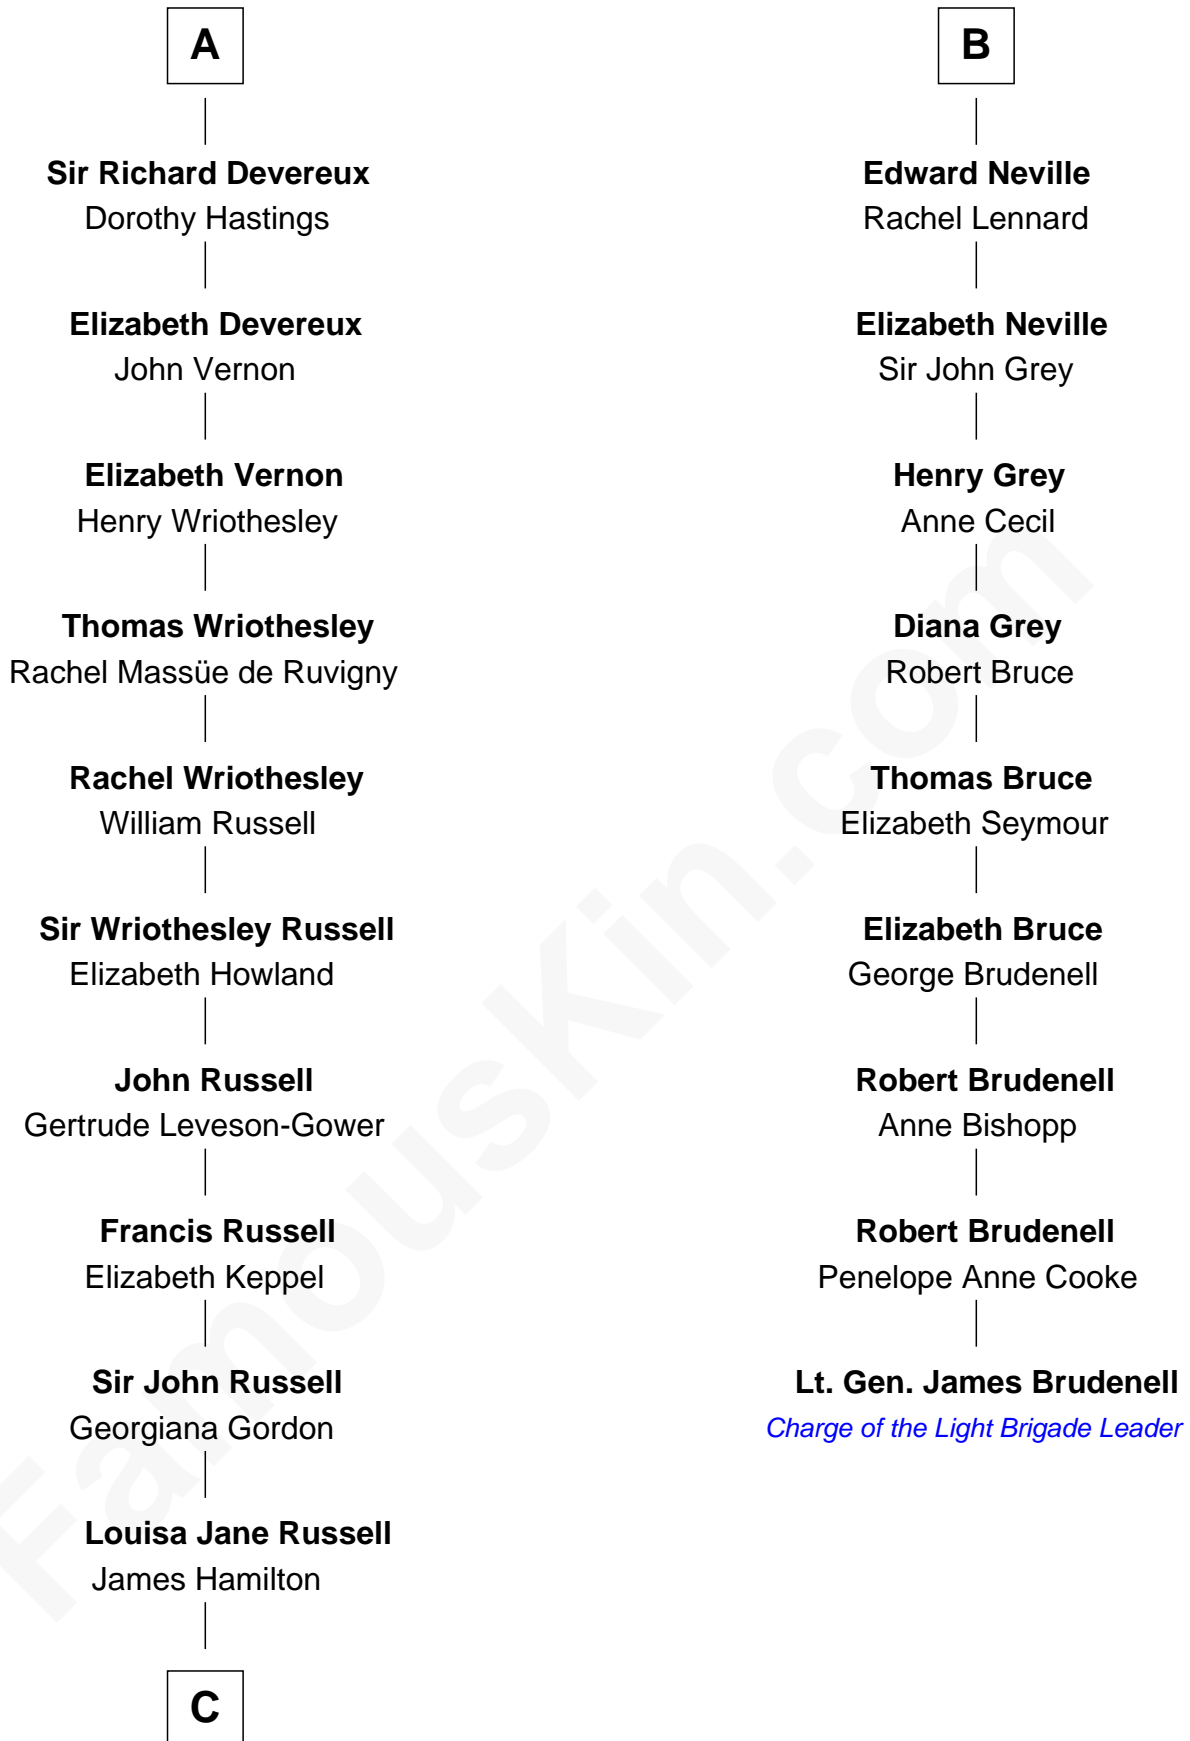

**FamousKin.com**  
**Relationship Chart of**  
**Sarah Ferguson**  
*Duchess of York*

15th cousin 6 times removed of

**Lt. Gen. James Brudenell**  
*Leader of the "Charge of the Light Brigade"*

**C**

**Louisa Jane Hamilton**

William Henry Walter Montagu-Douglas-Scott

**Herbert Andrew Montagu-Douglas-Scott**

Marie Josephine Edwards

**Marian Louisa Montagu-Douglas-Scott**

Andrew Henry Ferguson

**Ronald Ivor Ferguson**

Susan Mary Wright

**Sarah Ferguson**

*Duchess of York*