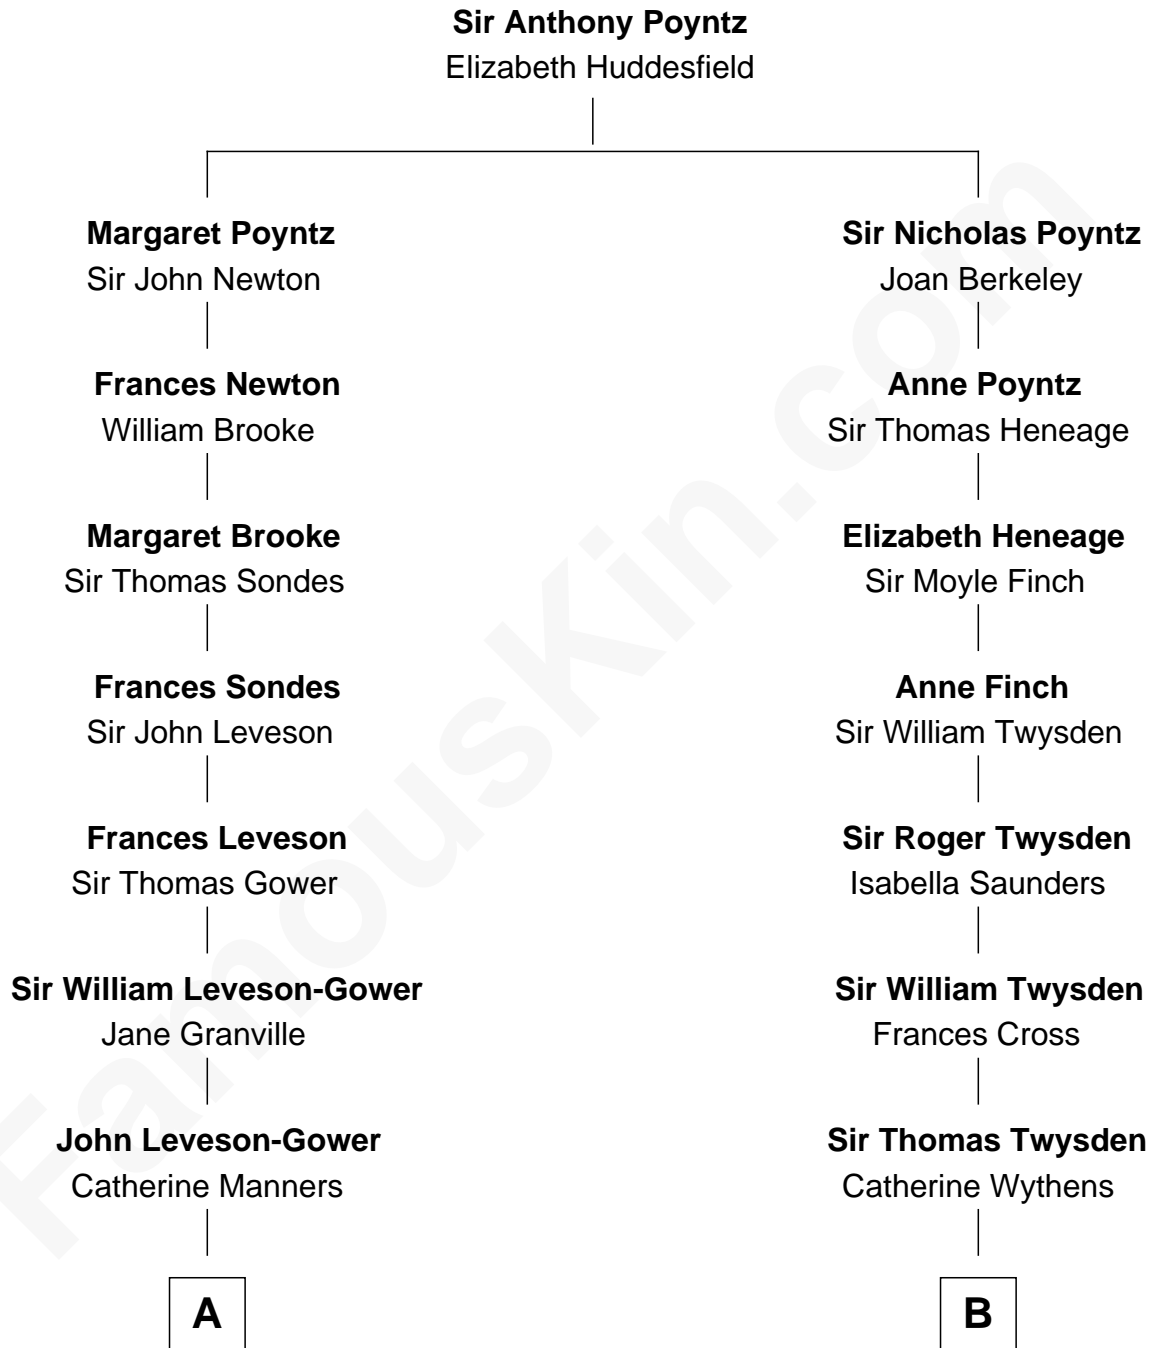

FamousKin.com Relationship Chart of

Sarah Ferguson

Duchess of York

10th cousin 6 times removed of

Lt. Gen. James Brudenell

Leader of the "Charge of the Light Brigade"

A

John Leveson-Gower

Evelyn Pierrepont

Gertrude Leveson-Gower

John Russell

Francis Russell

Elizabeth Keppel

Sir John Russell

Georgiana Gordon

Louisa Jane Russell

James Hamilton

Louisa Jane Hamilton

William Henry Walter Montagu-Douglas-Scott

Herbert Andrew Montagu-Douglas-Scott

Marie Josephine Edwards

Marian Louisa Montagu-Douglas-Scott

Andrew Henry Ferguson

Ronald Ivor Ferguson