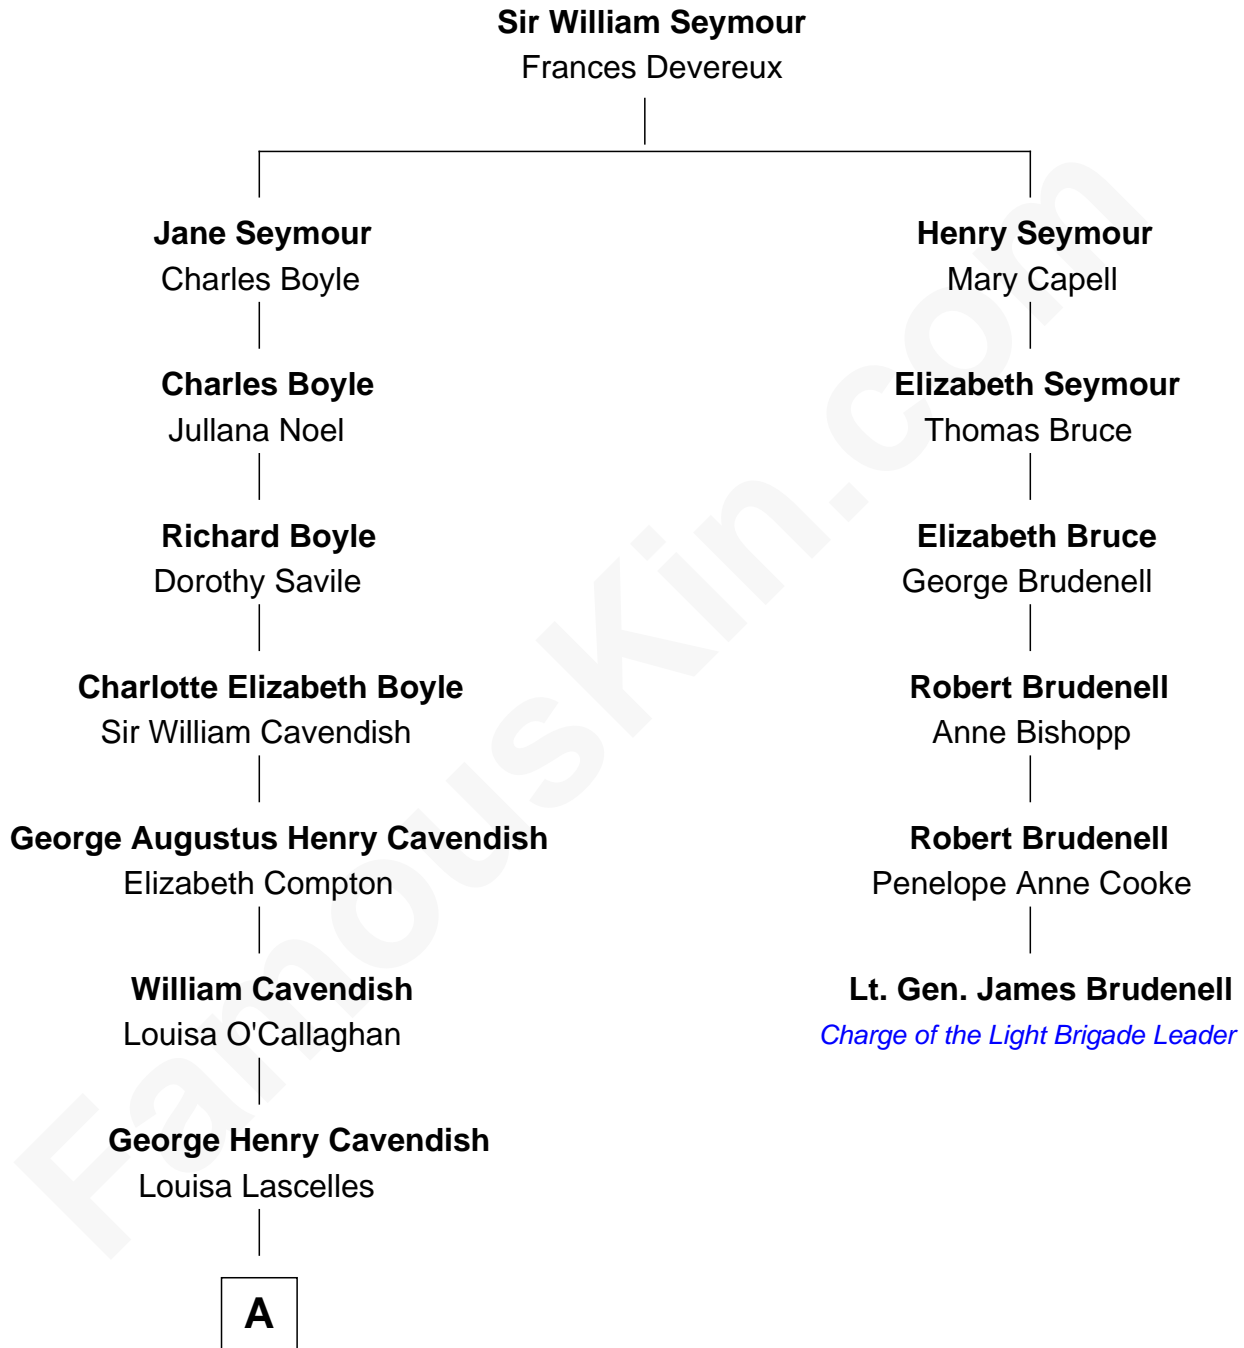

# FamousKin.com Relationship Chart of

**Sarah Ferguson**

*Duchess of York*

5th cousin 6 times removed of

**Lt. Gen. James Brudenell**

*Leader of the "Charge of the Light Brigade"*

**A**

—  
**Susan Henrietta Cavendish**

Henry Robert Brand

—  
**Margaret Brand**

Algernon Francis Holford Ferguson

—  
**Andrew Henry Ferguson**

Marian Louisa Montagu-Douglas-Scott

—  
**Ronald Ivor Ferguson**

Susan Mary Wright

—  
**Sarah Ferguson**

*Duchess of York*