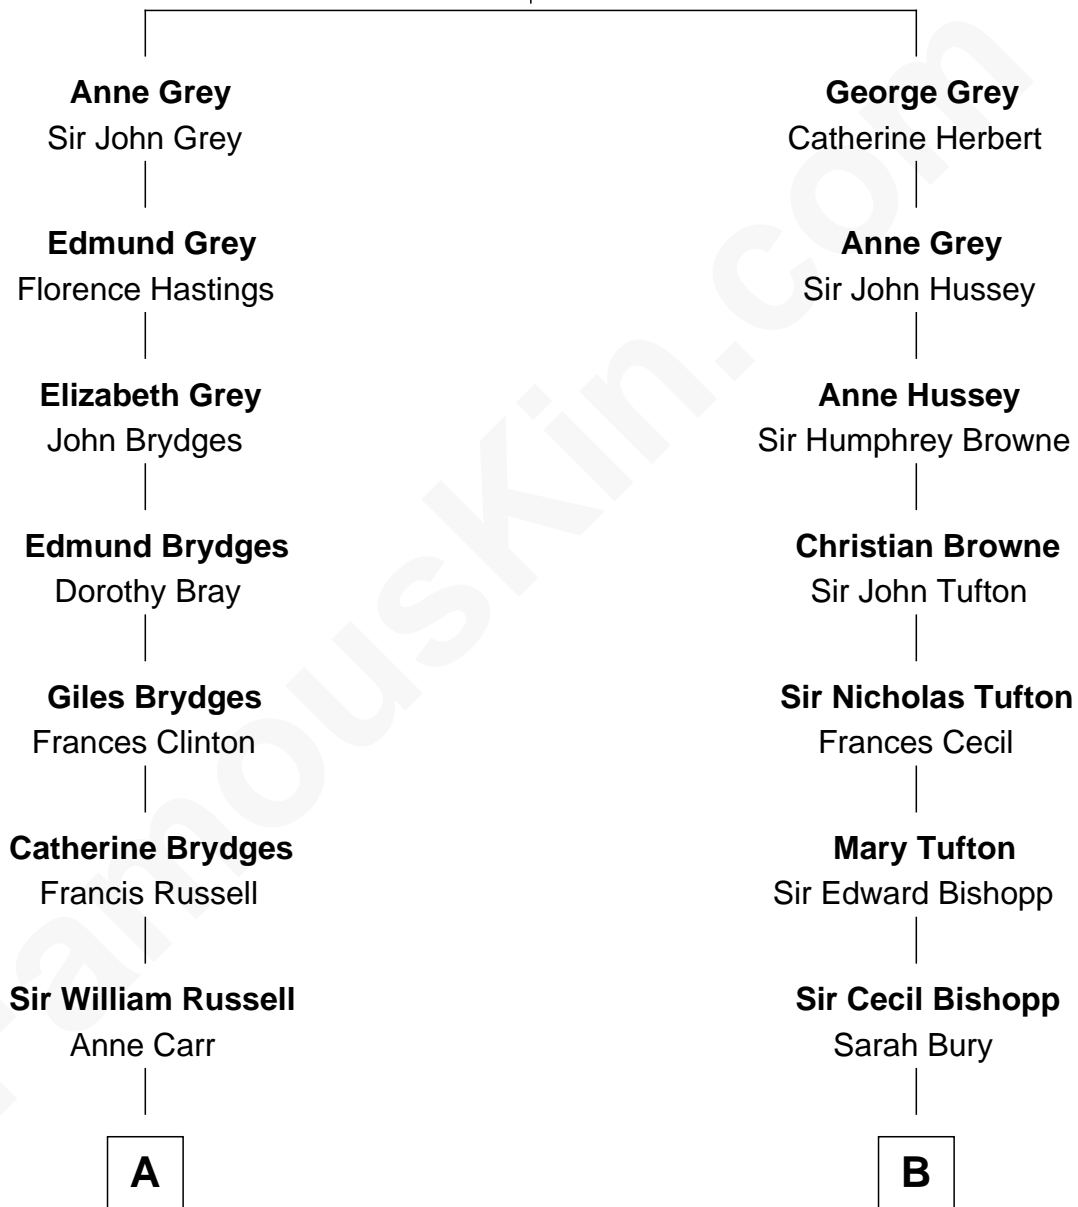

FamousKin.com Relationship Chart of

Sarah Ferguson

Duchess of York

11th cousin 6 times removed of

Lt. Gen. James Brudenell

Leader of the "Charge of the Light Brigade"

Sir Edmund Grey

Katherine Percy

A

William Russell
Rachel Wriothesley

Sir Wriothesley Russell
Elizabeth Howland

John Russell
Gertrude Leveson-Gower

Francis Russell
Elizabeth Keppel

Sir John Russell
Georgiana Gordon

Louisa Jane Russell
James Hamilton

Louisa Jane Hamilton
William Henry Walter Montagu-Douglas-Scott

Herbert Andrew Montagu-Douglas-Scott
Marie Josephine Edwards

Marian Louisa Montagu-Douglas-Scott
Andrew Henry Ferguson

Ronald Ivor Ferguson
Susan Mary Wright