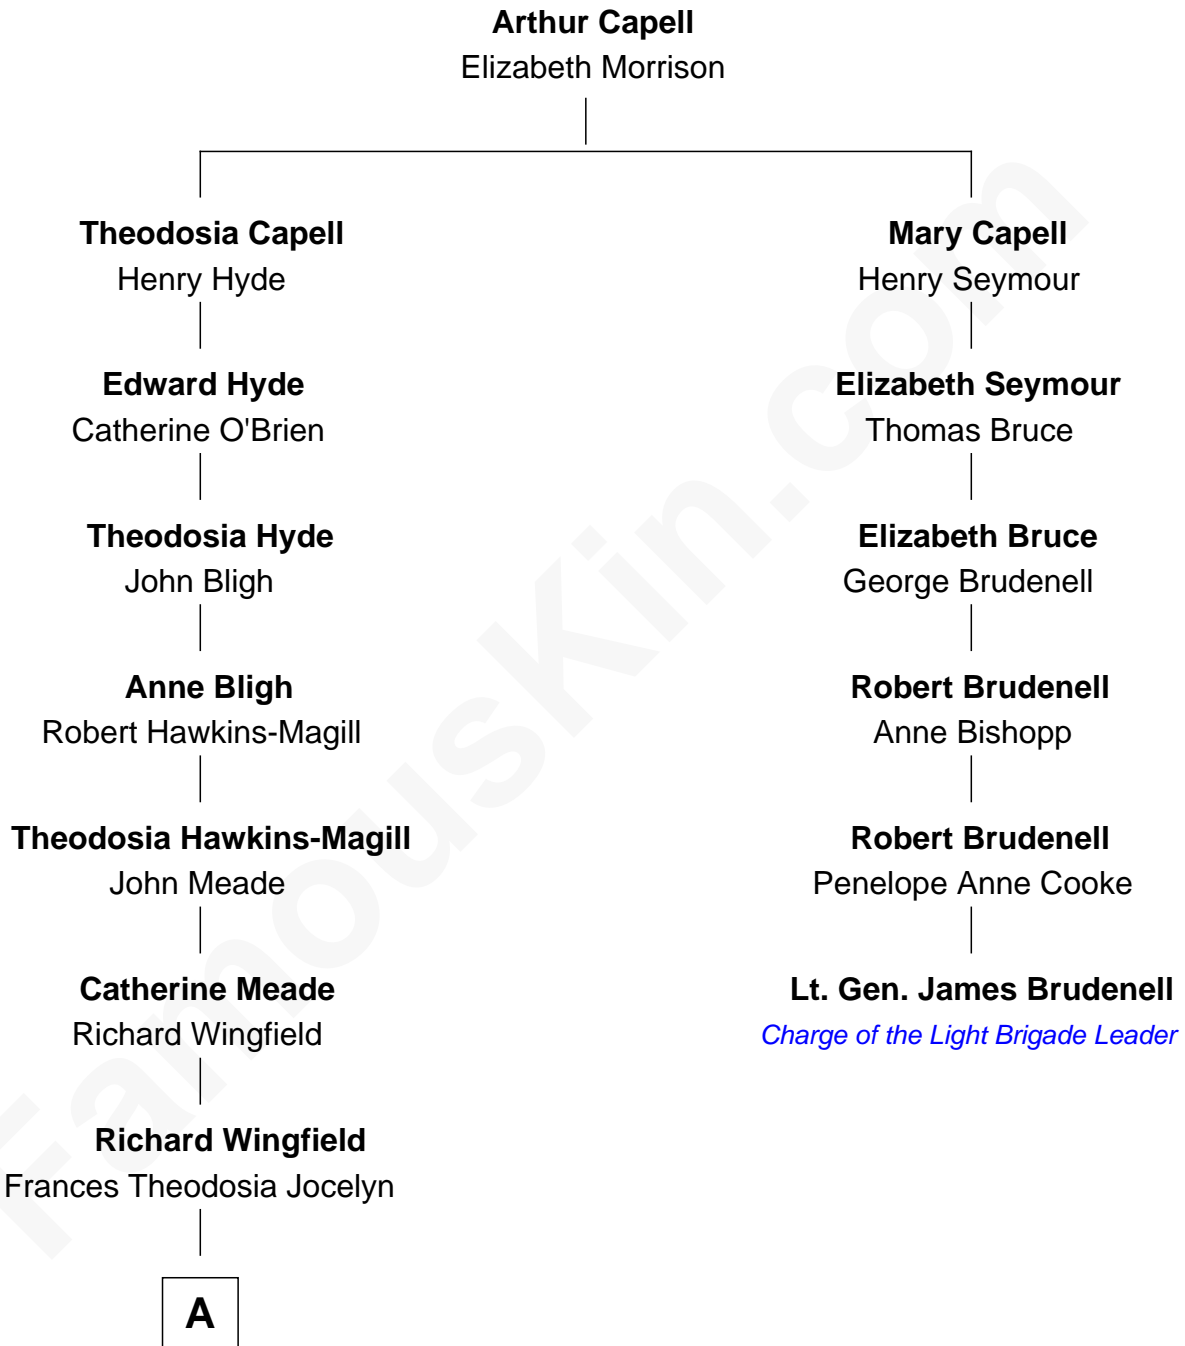

# FamousKin.com Relationship Chart of

**Sarah Ferguson**

*Duchess of York*

5th cousin 7 times removed of

**Lt. Gen. James Brudenell**

*Leader of the "Charge of the Light Brigade"*

**A**

**Richard Wingfield**

Elizabeth Frances Charlotte Jocelyn

**Mervyn Wingfield**

Julia Coke

**Mervyn Richard Wingfield**

Sybil Pleydell-Bouverie

**Doreen Julia Wingfield**

FitzHerbert Wright

**Susan Mary Wright**

Ronald Ivor Ferguson

**Sarah Ferguson**

*Duchess of York*