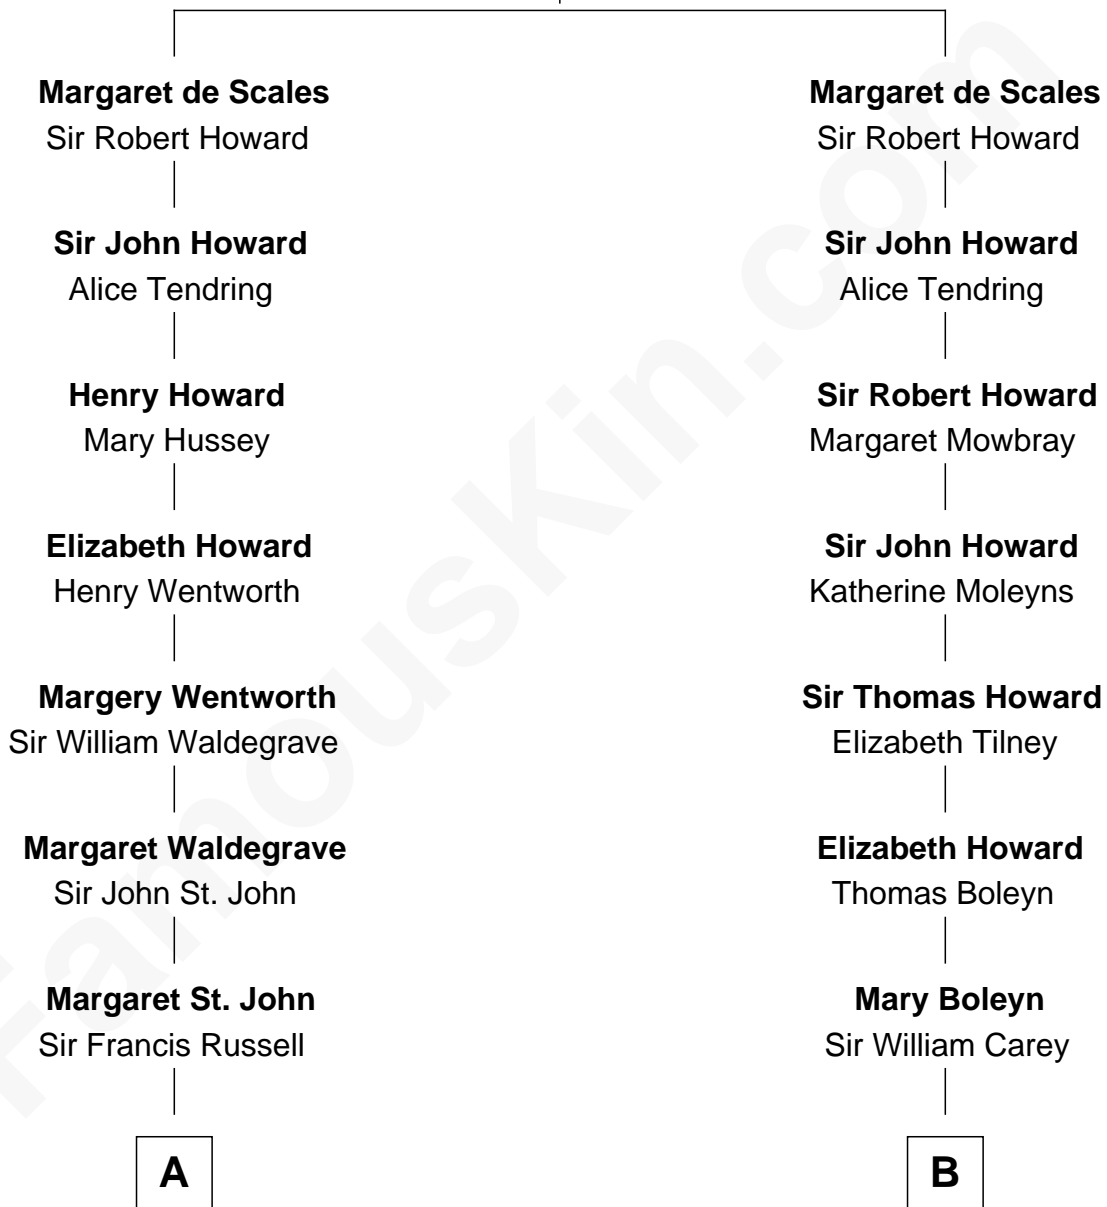

FamousKin.com

Relationship Chart of

Sarah Ferguson

Duchess of York

16th cousin 4 times removed of

Lt. Gen. James Brudenell

Leader of the "Charge of the Light Brigade"

Sir Robert de Scales

Katherine d'Ufford

A

William Russell
Elizabeth Long

Francis Russell
Catherine Brydges

Sir William Russell
Anne Carr

William Russell
Rachel Wriothesley

Sir Wriothesley Russell
Elizabeth Howland

John Russell
Gertrude Leveson-Gower