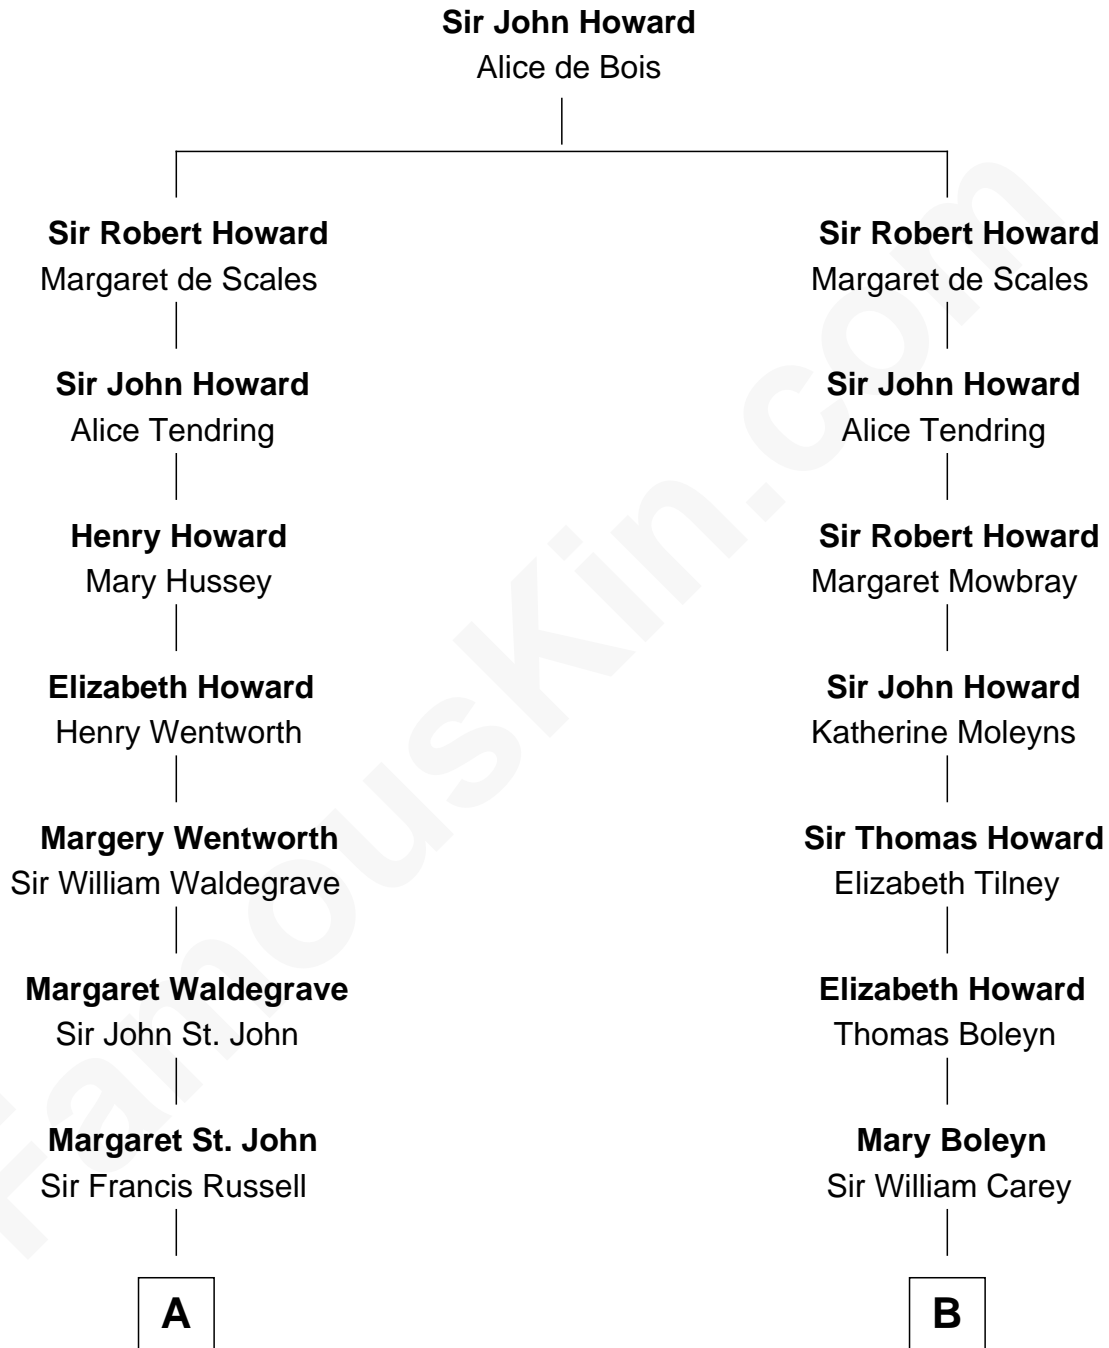

**FamousKin.com**  
**Relationship Chart of**  
**Sarah Ferguson**  
*Duchess of York*

**16th cousin 4 times removed of**  
**Lt. Gen. James Brudenell**  
*Leader of the "Charge of the Light Brigade"*

**A**

**William Russell**  
Elizabeth Long

**Francis Russell**  
Catherine Brydges

**Sir William Russell**  
Anne Carr

**William Russell**  
Rachel Wriothesley

**Sir Wriothesley Russell**  
Elizabeth Howland

**John Russell**  
Gertrude Leveson-Gower