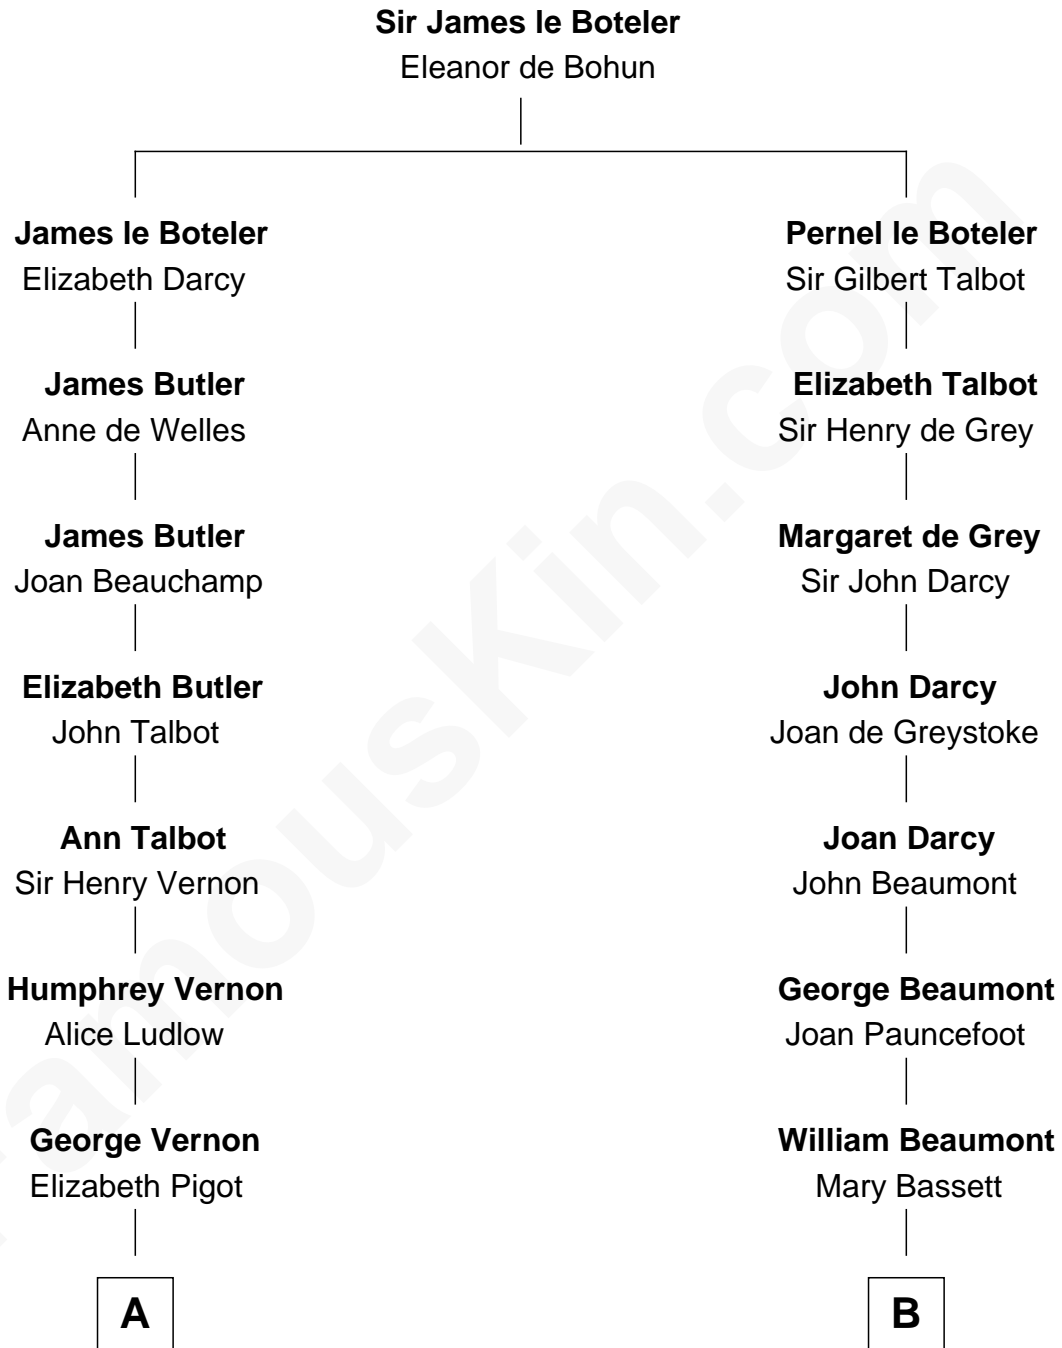

FamousKin.com
Relationship Chart of
Sarah Ferguson
Duchess of York

15th cousin 5 times removed of
Lt. Gen. James Brudenell
Leader of the "Charge of the Light Brigade"

A

John Vernon
Elizabeth Devereux

Elizabeth Vernon
Henry Wriothesley

Thomas Wriothesley
Rachel Massüe de Ruvigny

Rachel Wriothesley
William Russell

Sir Wriothesley Russell
Elizabeth Howland

John Russell
Gertrude Leveson-Gower

Francis Russell
Elizabeth Keppel

Sir John Russell
Georgiana Gordon

Louisa Jane Russell
James Hamilton

Louisa Jane Hamilton
William Henry Walter Montagu-Douglas-Scott

C

B

Anthony Beaumont
Anne Armstrong

Mary Beaumont
Sir George Villiers

Christopher Villiers
Elizabeth Sheldon