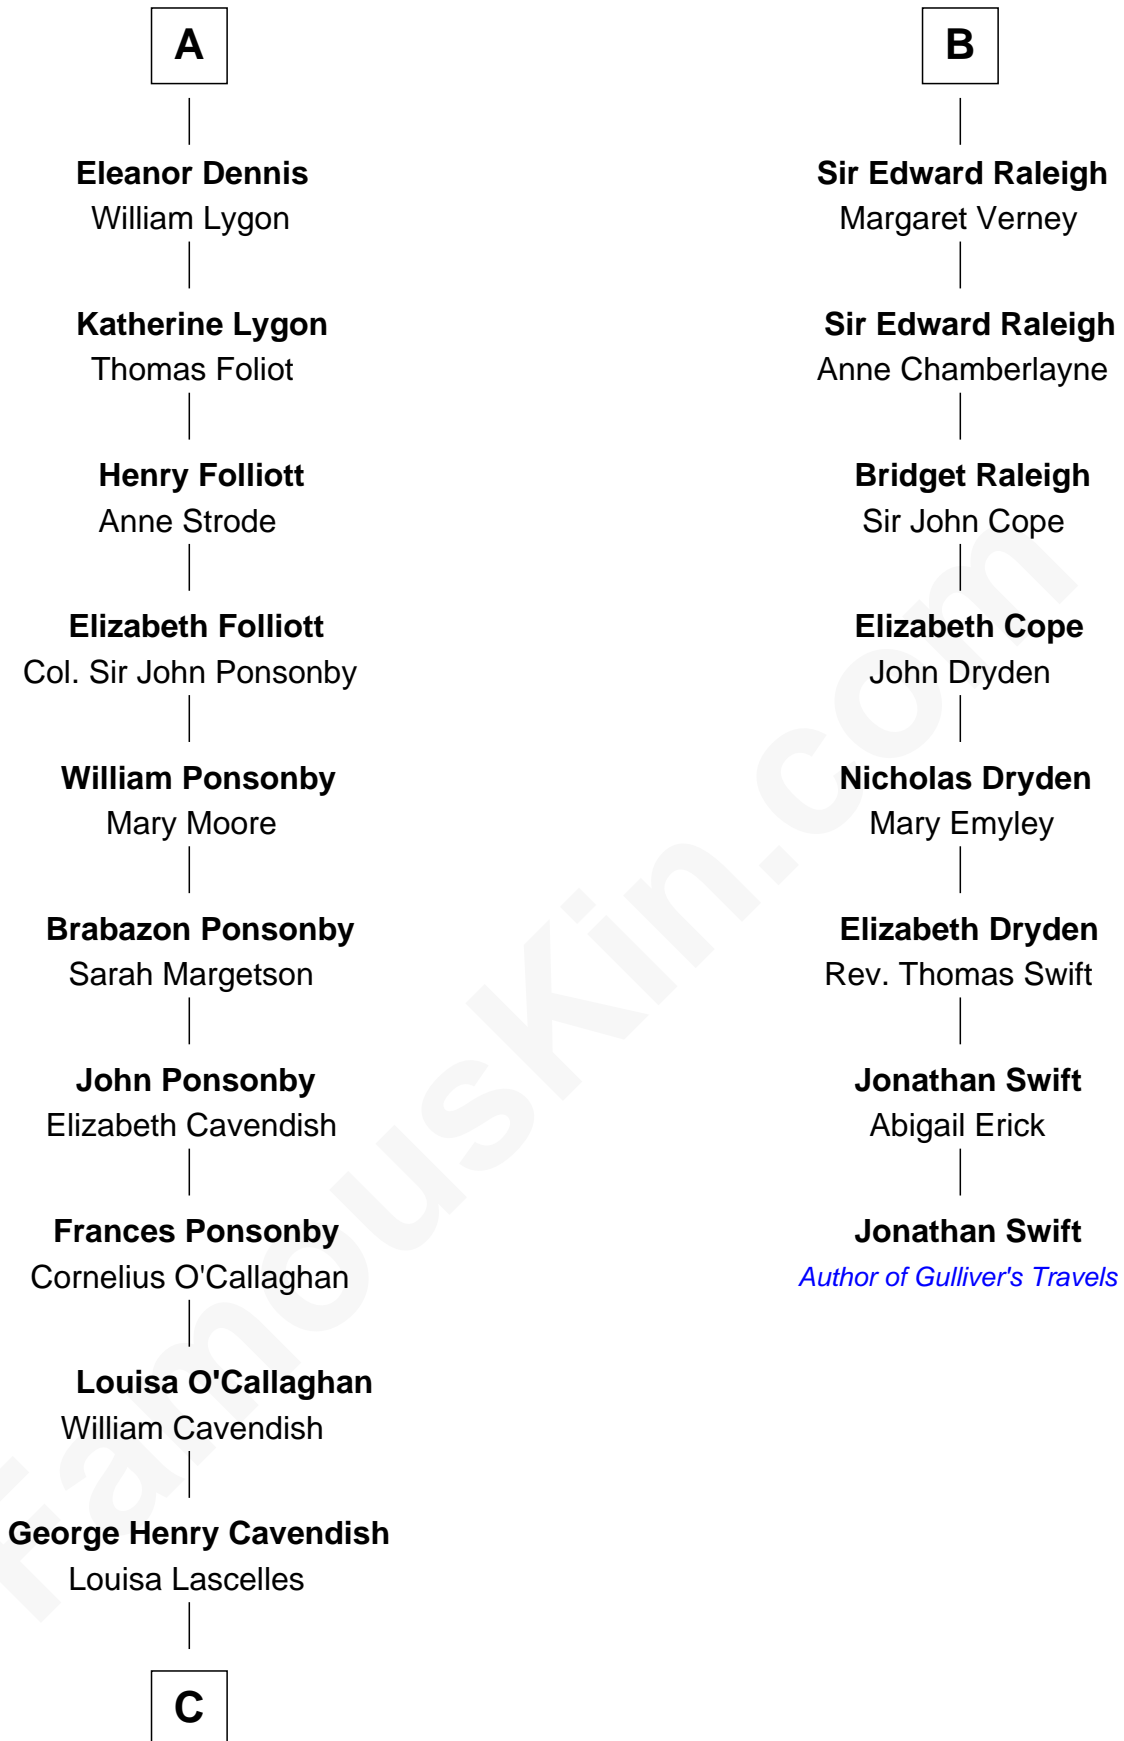

FamousKin.com Relationship Chart of

Sarah Ferguson

Duchess of York

14th cousin 7 times removed of

Jonathan Swift

Author of Gulliver's Travels

Humphrey de Bohun

Maud de Fiennes

C

—
Susan Henrietta Cavendish

Henry Robert Brand

—
Margaret Brand

Algernon Francis Holford Ferguson

—
Andrew Henry Ferguson

Marian Louisa Montagu-Douglas-Scott

—
Ronald Ivor Ferguson

Susan Mary Wright

—
Sarah Ferguson

Duchess of York