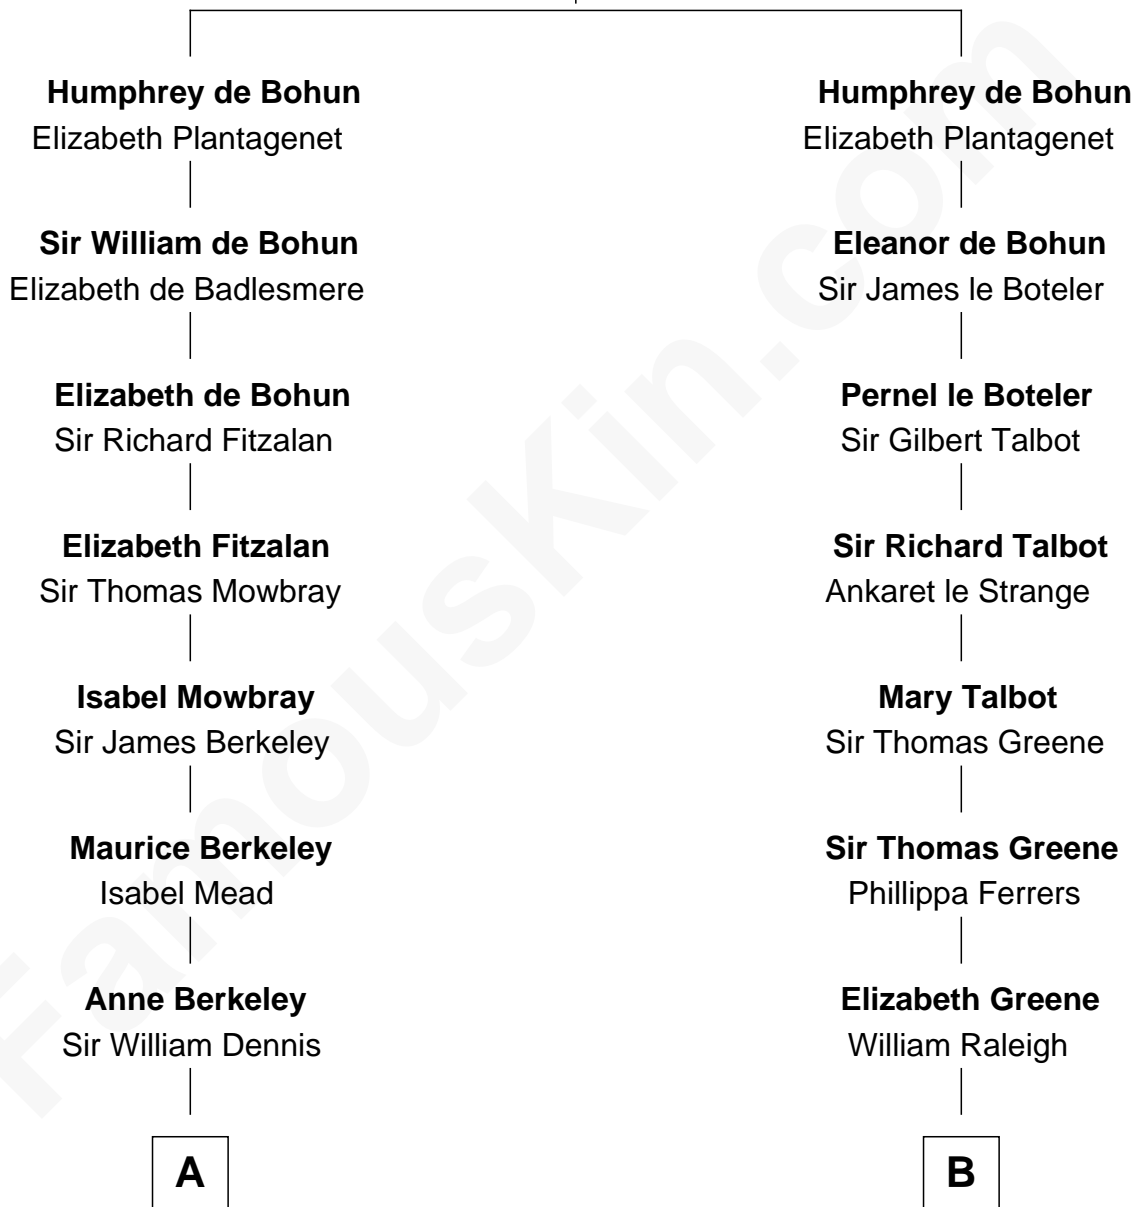

FamousKin.com Relationship Chart of

Sarah Ferguson

Duchess of York

14th cousin 7 times removed of

Jonathan Swift

Author of Gulliver's Travels

Humphrey de Bohun

Maud de Fiennes

C

—
Susan Henrietta Cavendish

Henry Robert Brand

—
Margaret Brand

Algernon Francis Holford Ferguson

—
Andrew Henry Ferguson

Marian Louisa Montagu-Douglas-Scott

—
Ronald Ivor Ferguson

Susan Mary Wright

—
Sarah Ferguson

Duchess of York