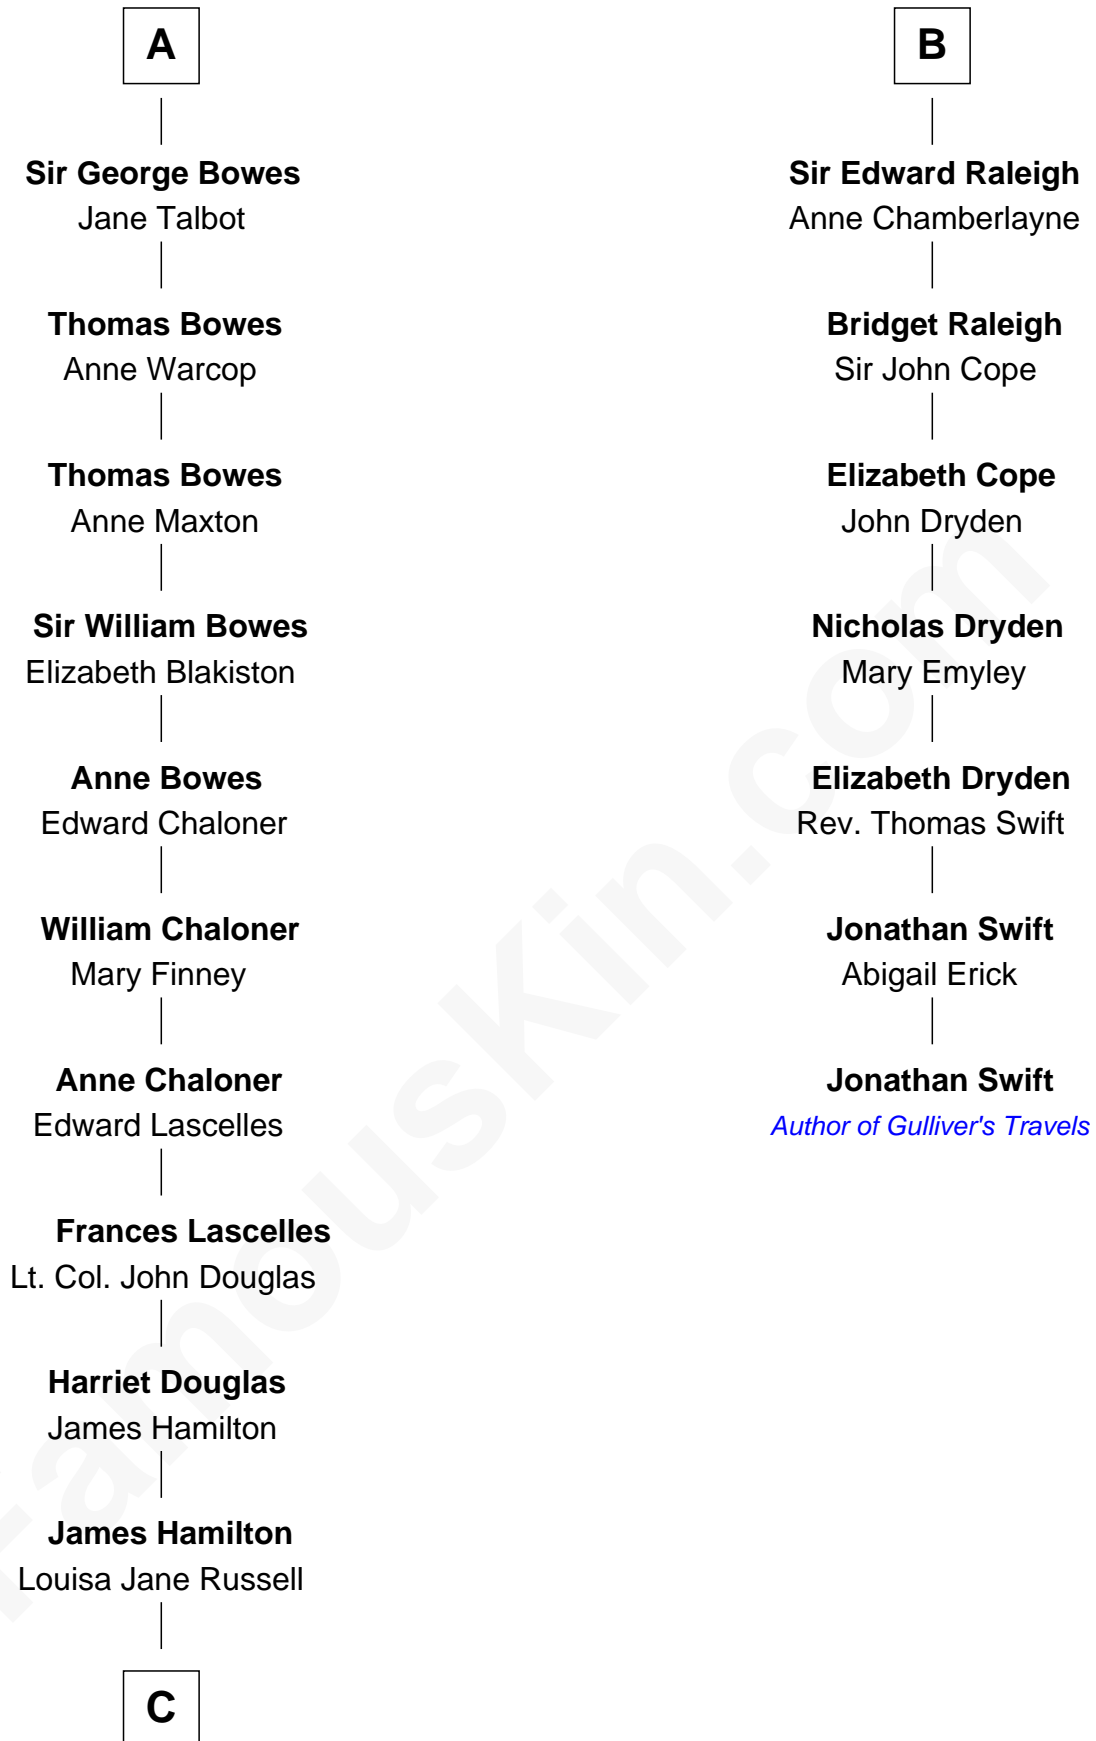

FamousKin.com Relationship Chart of

Sarah Ferguson

Duchess of York

13th cousin 8 times removed of

Jonathan Swift

Author of Gulliver's Travels

Sir Hugh I de Audley

Iseult de Mortimer

C

—
Louisa Jane Hamilton

William Henry Walter Montagu-Douglas-Scott

—
Herbert Andrew Montagu-Douglas-Scott

Marie Josephine Edwards

—
Marian Louisa Montagu-Douglas-Scott

Andrew Henry Ferguson

—
Ronald Ivor Ferguson

Susan Mary Wright

—
Sarah Ferguson

Duchess of York