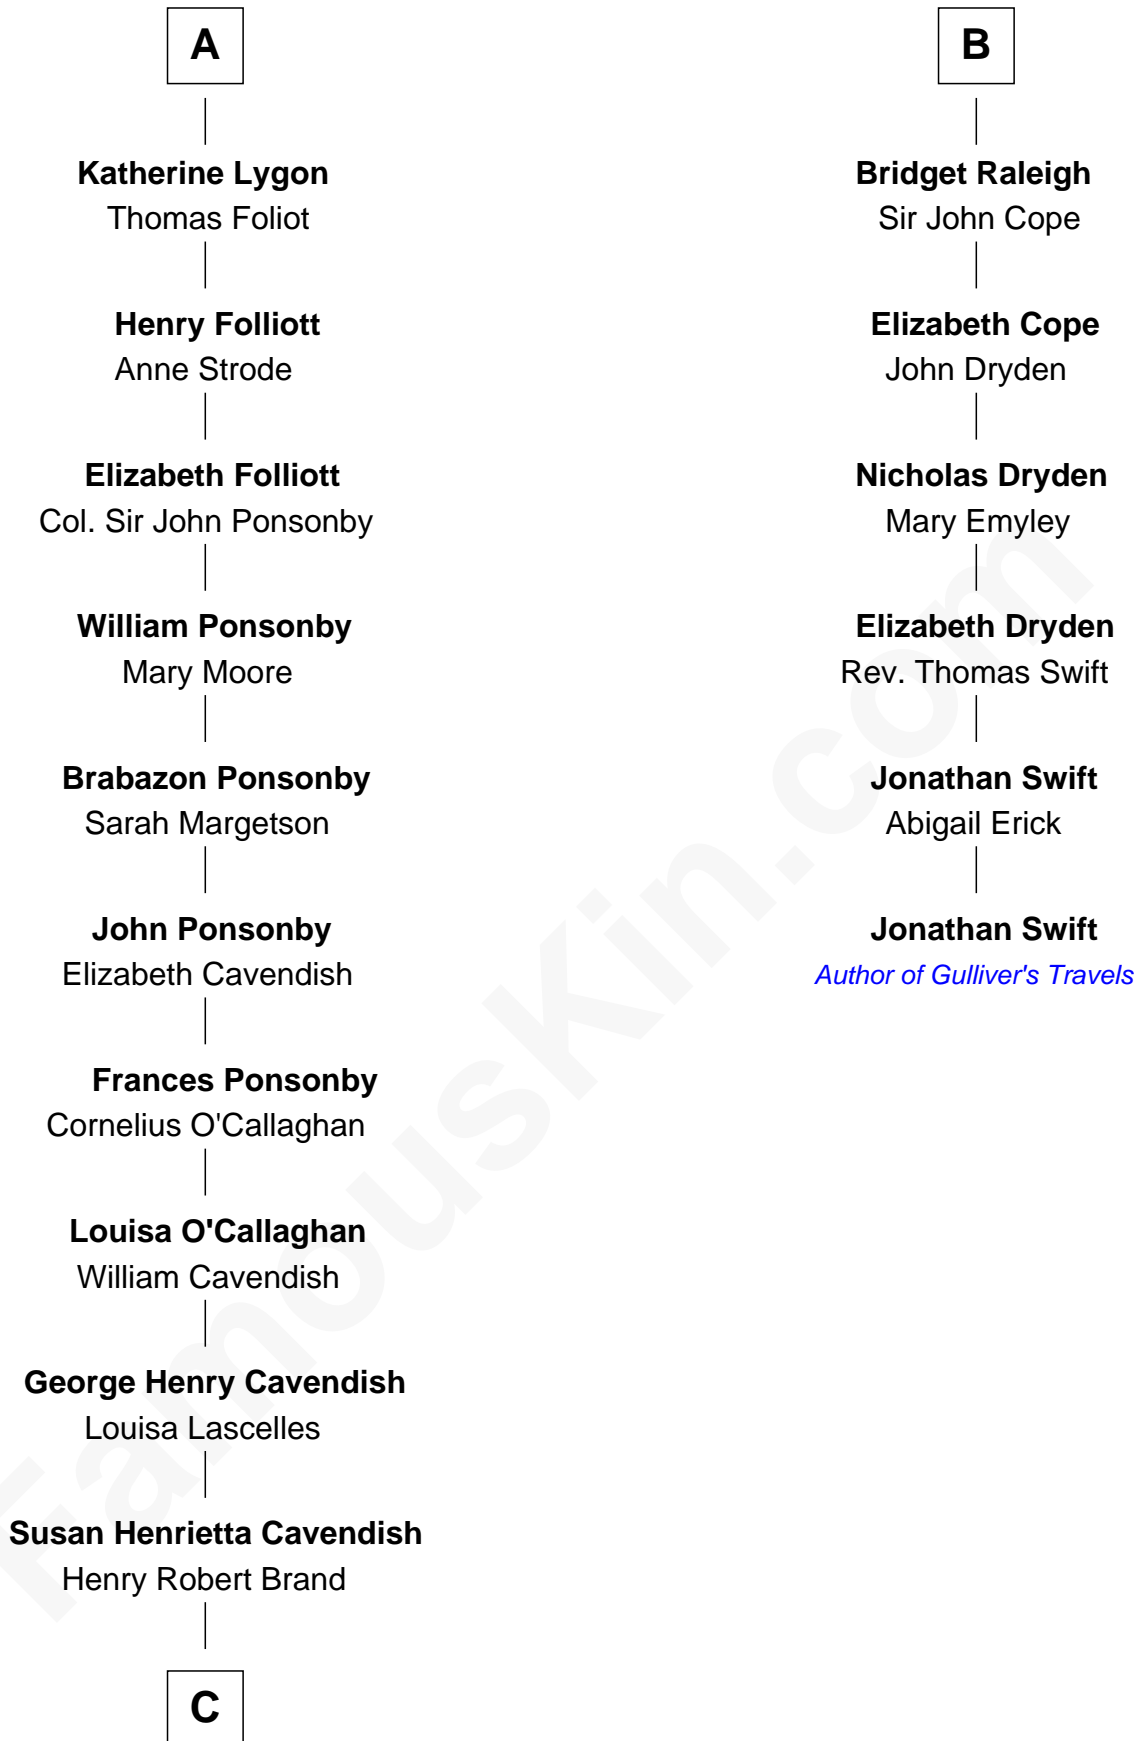

# FamousKin.com Relationship Chart of

**Sarah Ferguson**

*Duchess of York*

12th cousin 8 times removed of

**Jonathan Swift**

*Author of Gulliver's Travels*

**Edmund Fitzalan**

Alice de Warenne

**Richard Fitzalan**  
Eleanor Plantagenet

**Sir Richard Fitzalan**  
Elizabeth de Bohun

**Elizabeth Fitzalan**  
Sir Thomas Mowbray

**Isabel Mowbray**  
Sir James Berkeley

**Maurice Berkeley**  
Isabel Mead

**Anne Berkeley**  
Sir William Dennis

**Eleanor Dennis**  
William Lygon

**A**

**Mary Fitzalan**  
John le Strange

**Ankaret le Strange**  
Sir Richard Talbot

**Mary Talbot**  
Sir Thomas Greene

**Sir Thomas Greene**  
Phillippa Ferrers

**Elizabeth Greene**  
William Raleigh

**Sir Edward Raleigh**  
Margaret Verney

**Sir Edward Raleigh**  
Anne Chamberlayne

**B**

**C**

—  
**Margaret Brand**

Algernon Francis Holford Ferguson

—  
**Andrew Henry Ferguson**