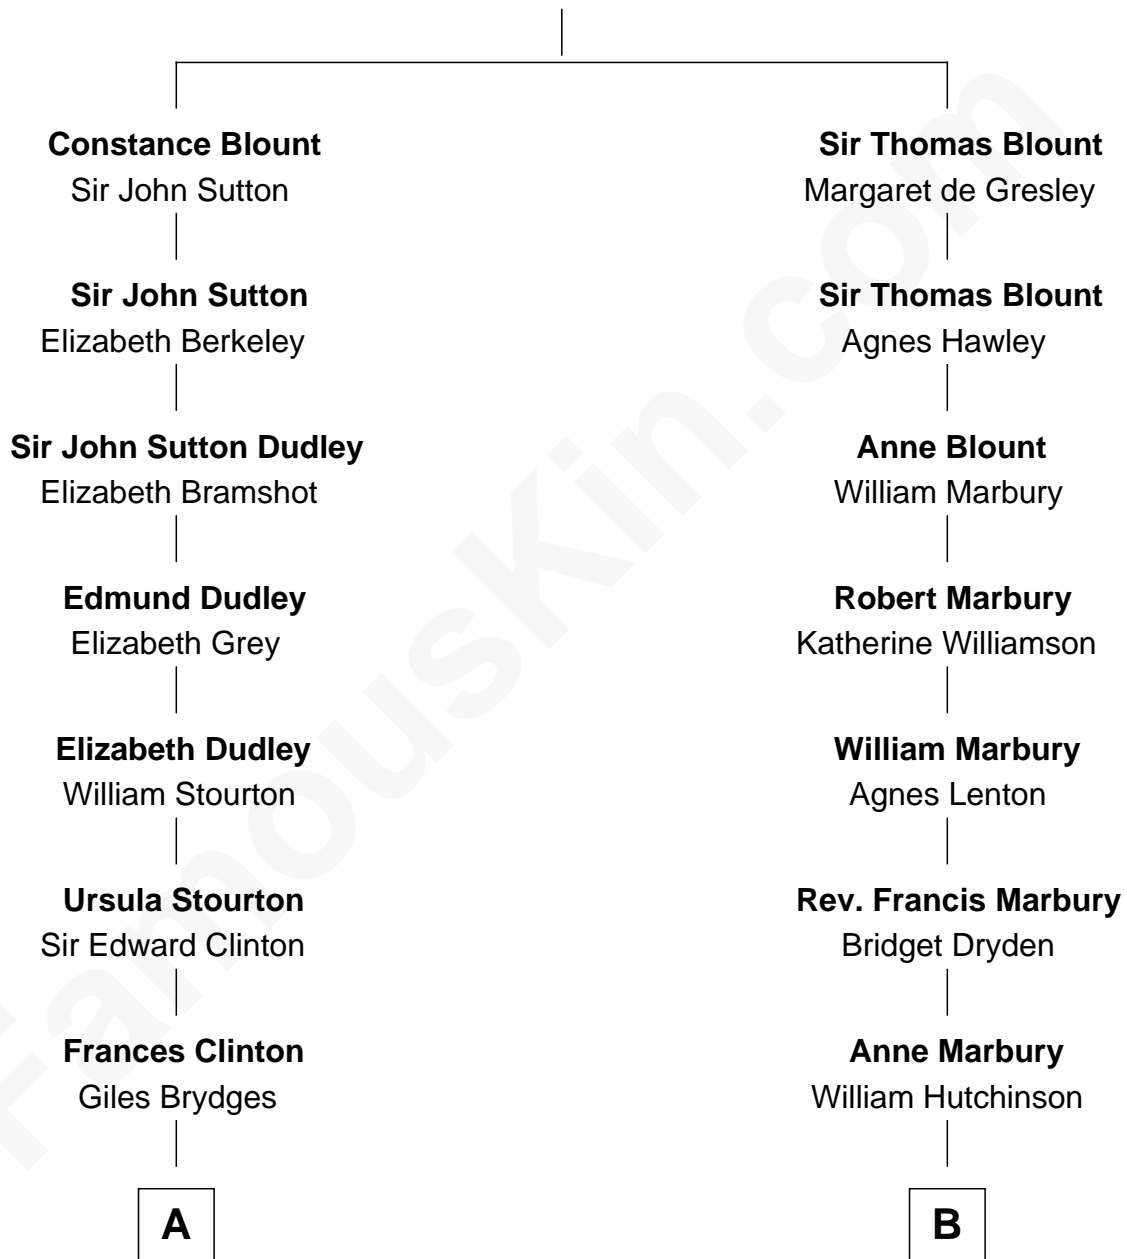

FamousKin.com Relationship Chart of

Sarah Ferguson

Duchess of York

17th cousin 2 times removed of

Erskine Childers

4th President of Ireland

Sir Walter Blount

Sancha de Ayala

A

Catherine Brydges

Francis Russell

Sir William Russell

Anne Carr

William Russell

Rachel Wriothesley

Sir Wriothesley Russell