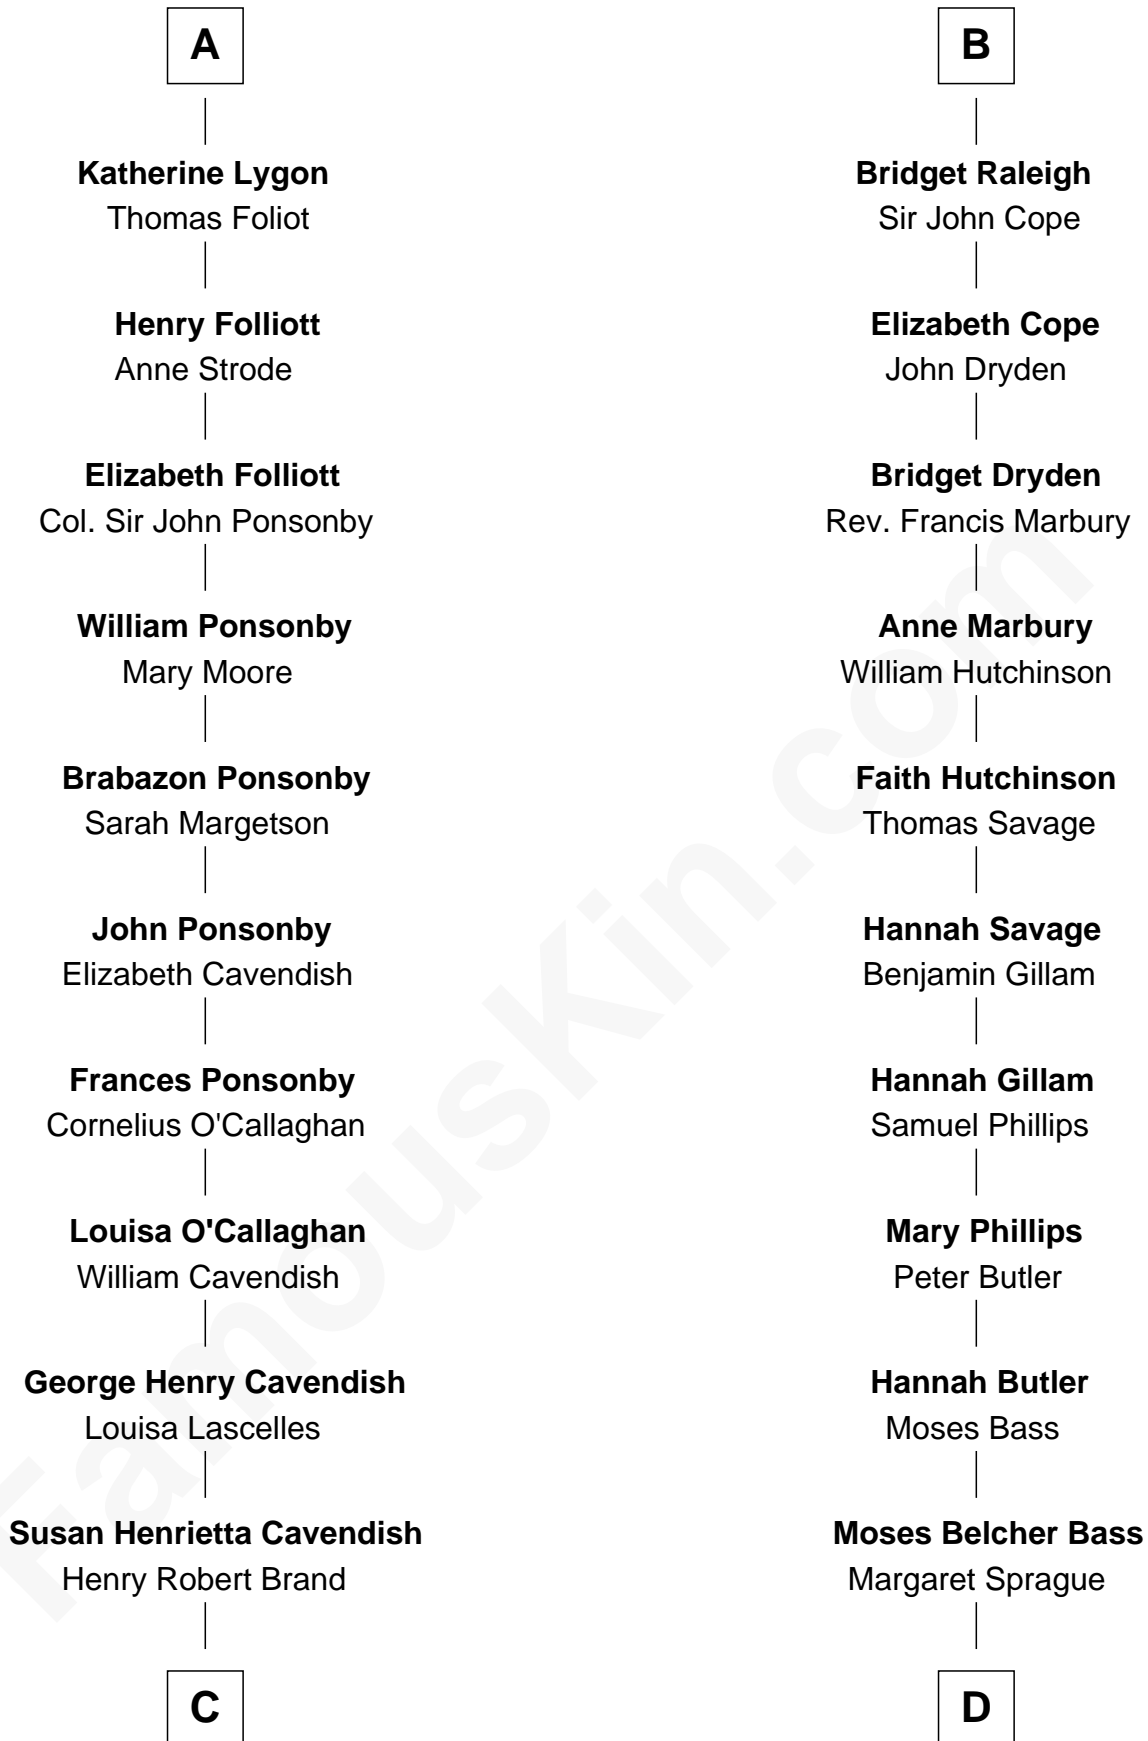

FamousKin.com Relationship Chart of

Sarah Ferguson

Duchess of York

20th cousin 1 time removed of

Erskine Childers

4th President of Ireland

Edmund Fitzalan

Alice de Warenne

Richard Fitzalan
Eleanor Plantagenet

Sir Richard Fitzalan
Elizabeth de Bohun

Elizabeth Fitzalan
Sir Thomas Mowbray

Isabel Mowbray
Sir James Berkeley

Maurice Berkeley
Isabel Mead

Anne Berkeley
Sir William Dennis

Eleanor Dennis
William Lygon

A

Mary Fitzalan
John le Strange

Ankaret le Strange
Sir Richard Talbot

Mary Talbot
Sir Thomas Greene

Sir Thomas Greene
Phillippa Ferrers

Elizabeth Greene
William Raleigh

Sir Edward Raleigh
Margaret Verney

Sir Edward Raleigh
Anne Chamberlayne

B

C

Margaret Brand
Algernon Francis Holford Ferguson

Andrew Henry Ferguson
Marian Louisa Montagu-Douglas-Scott

Ronald Ivor Ferguson
Susan Mary Wright

Sarah Ferguson
Duchess of York