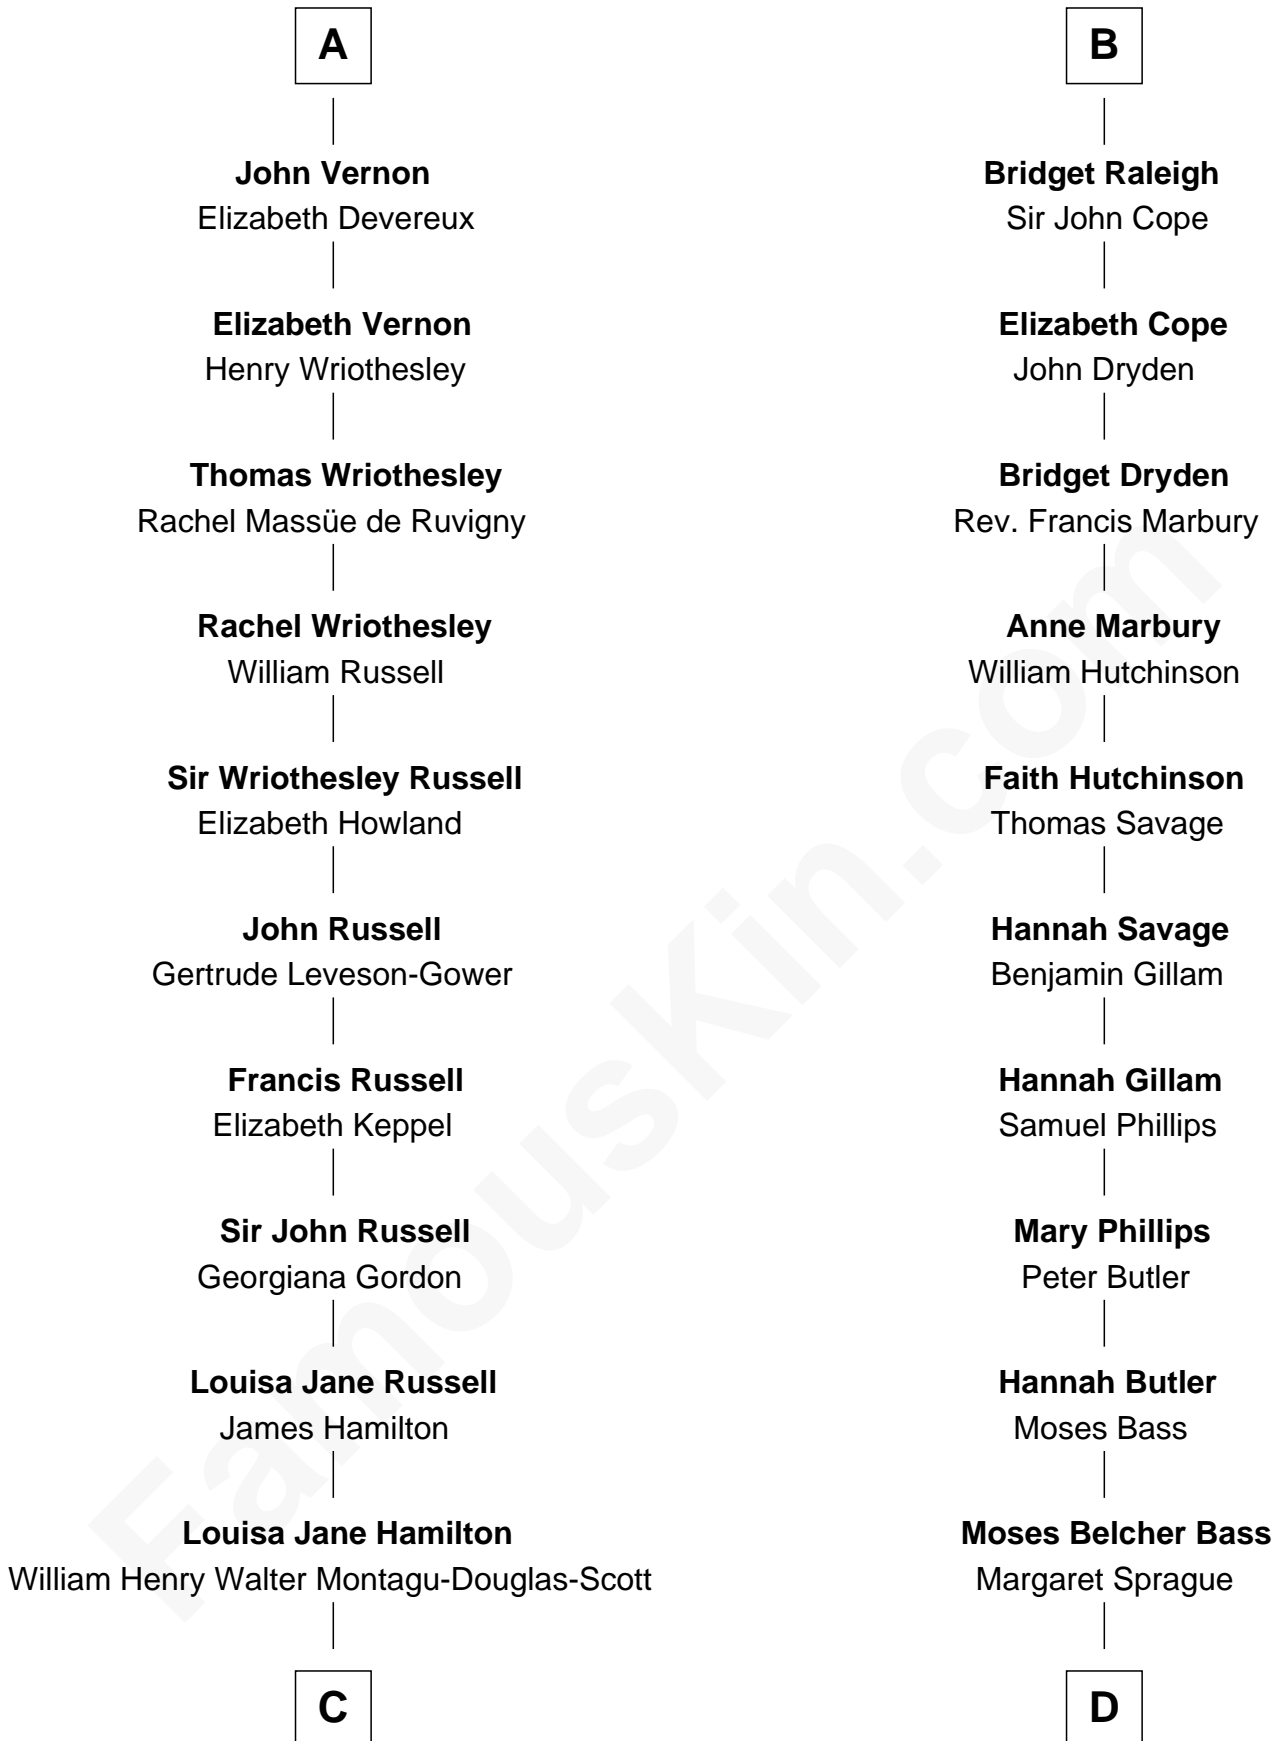

FamousKin.com Relationship Chart of

Sarah Ferguson

Duchess of York

20th cousin 1 time removed of

Erskine Childers

4th President of Ireland

Sir James le Boteler

Eleanor de Bohun