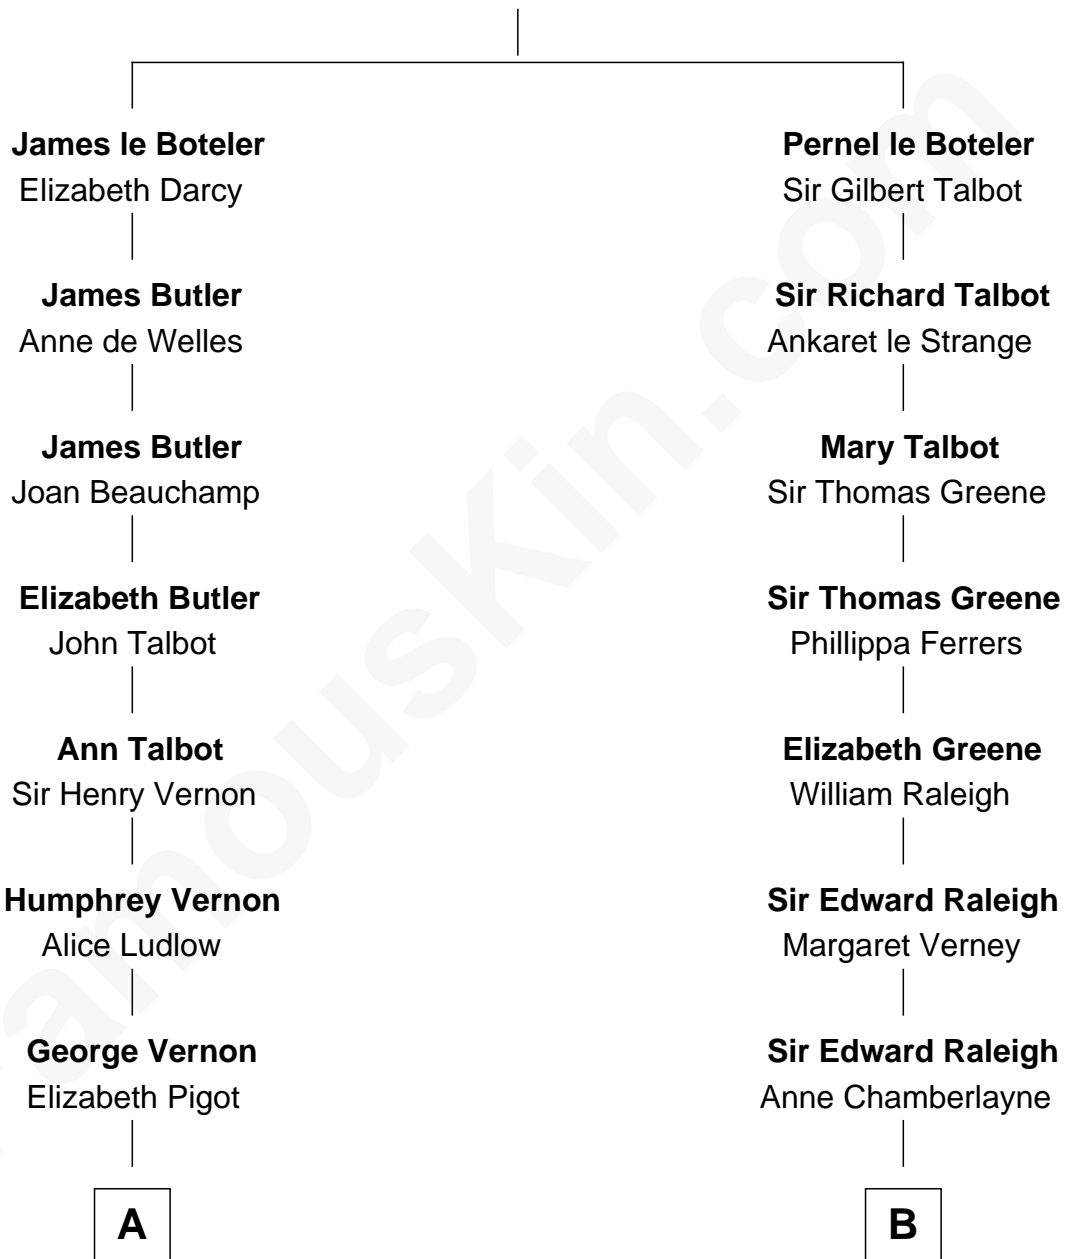

FamousKin.com Relationship Chart of

Sarah Ferguson

Duchess of York

20th cousin 1 time removed of

Erskine Childers

4th President of Ireland

Sir James le Boteler

Eleanor de Bohun