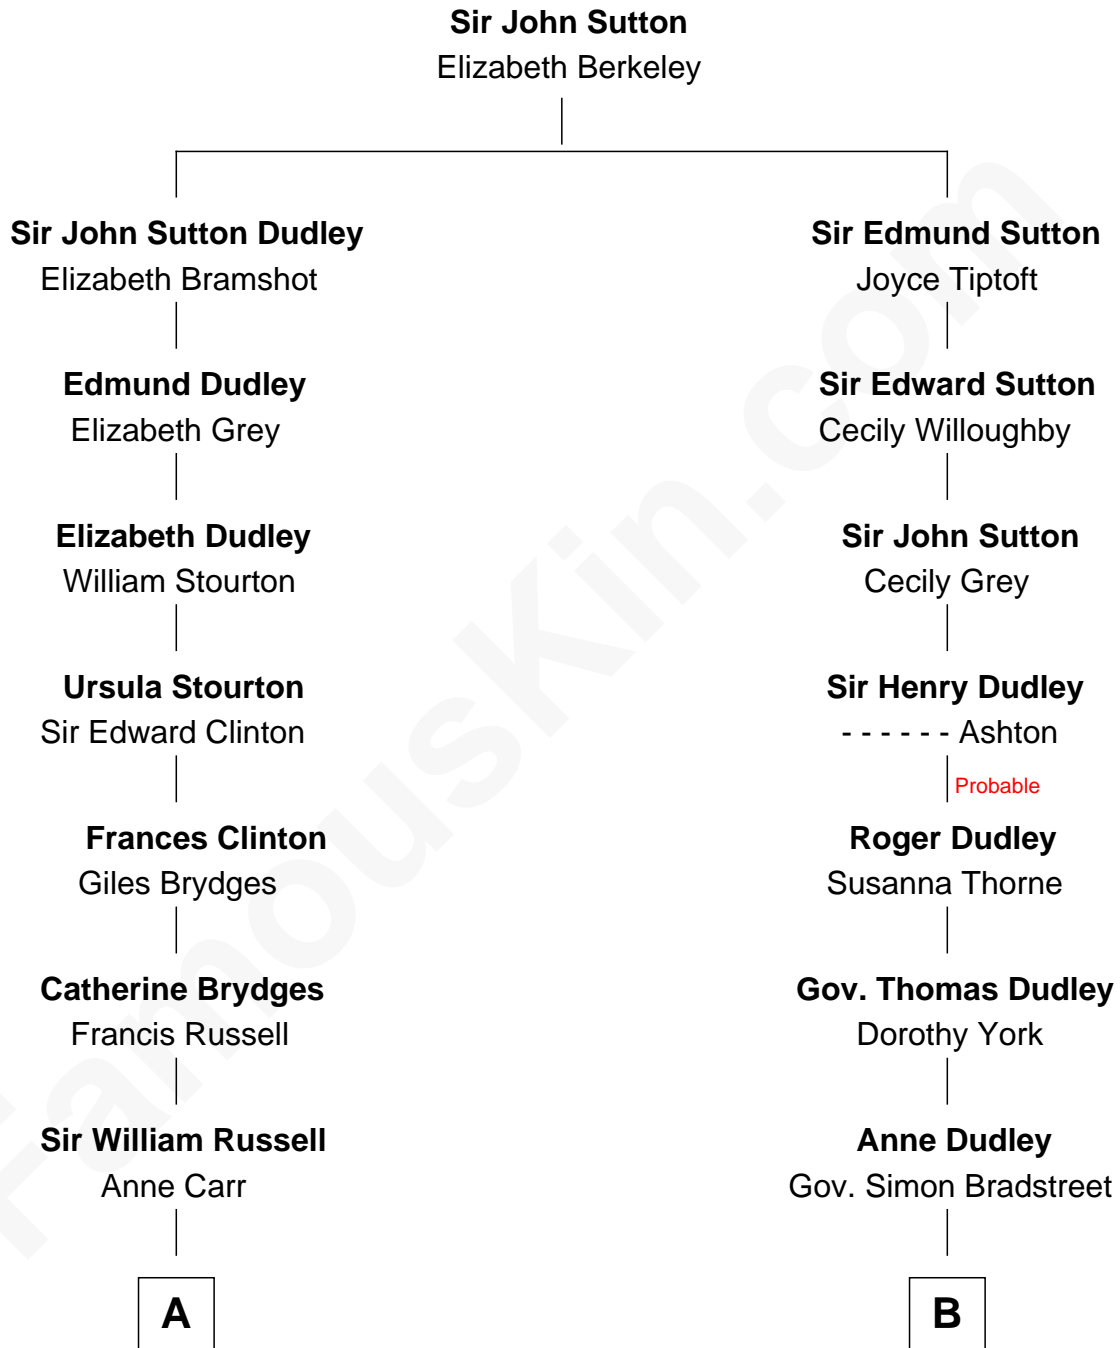

# FamousKin.com Relationship Chart of

**Sarah Ferguson**

*Duchess of York*

16th cousin 1 time removed of

**Alan Ladd**

*Movie Actor*

Sarah Ferguson photo by [Norbert Aepli](#) (CC BY 3.0)