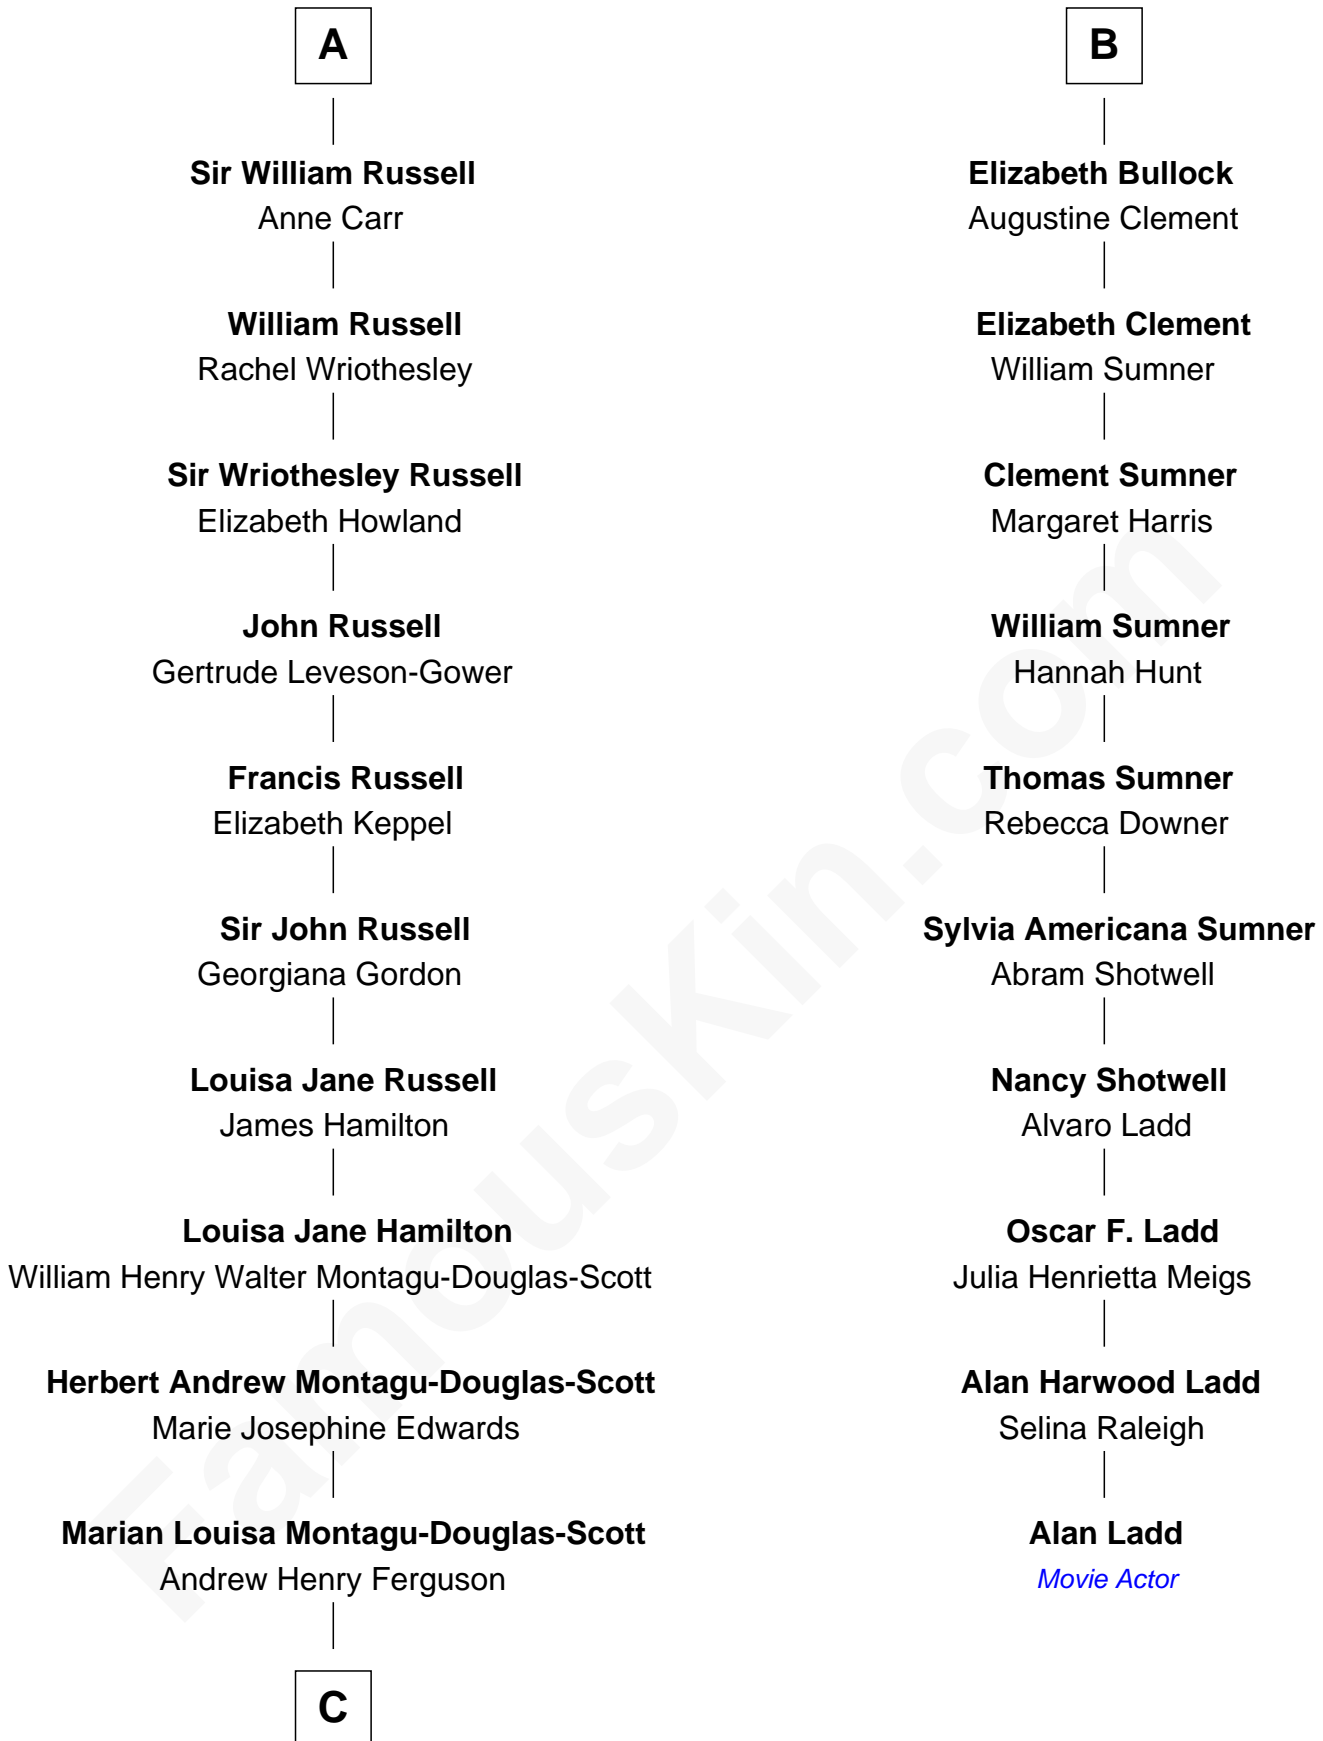

FamousKin.com
Relationship Chart of
Sarah Ferguson
Duchess of York

16th cousin 2 times removed of

Alan Ladd
Movie Actor

C

—
Ronald Ivor Ferguson

Susan Mary Wright

—
Sarah Ferguson

Duchess of York

FamousKin.com