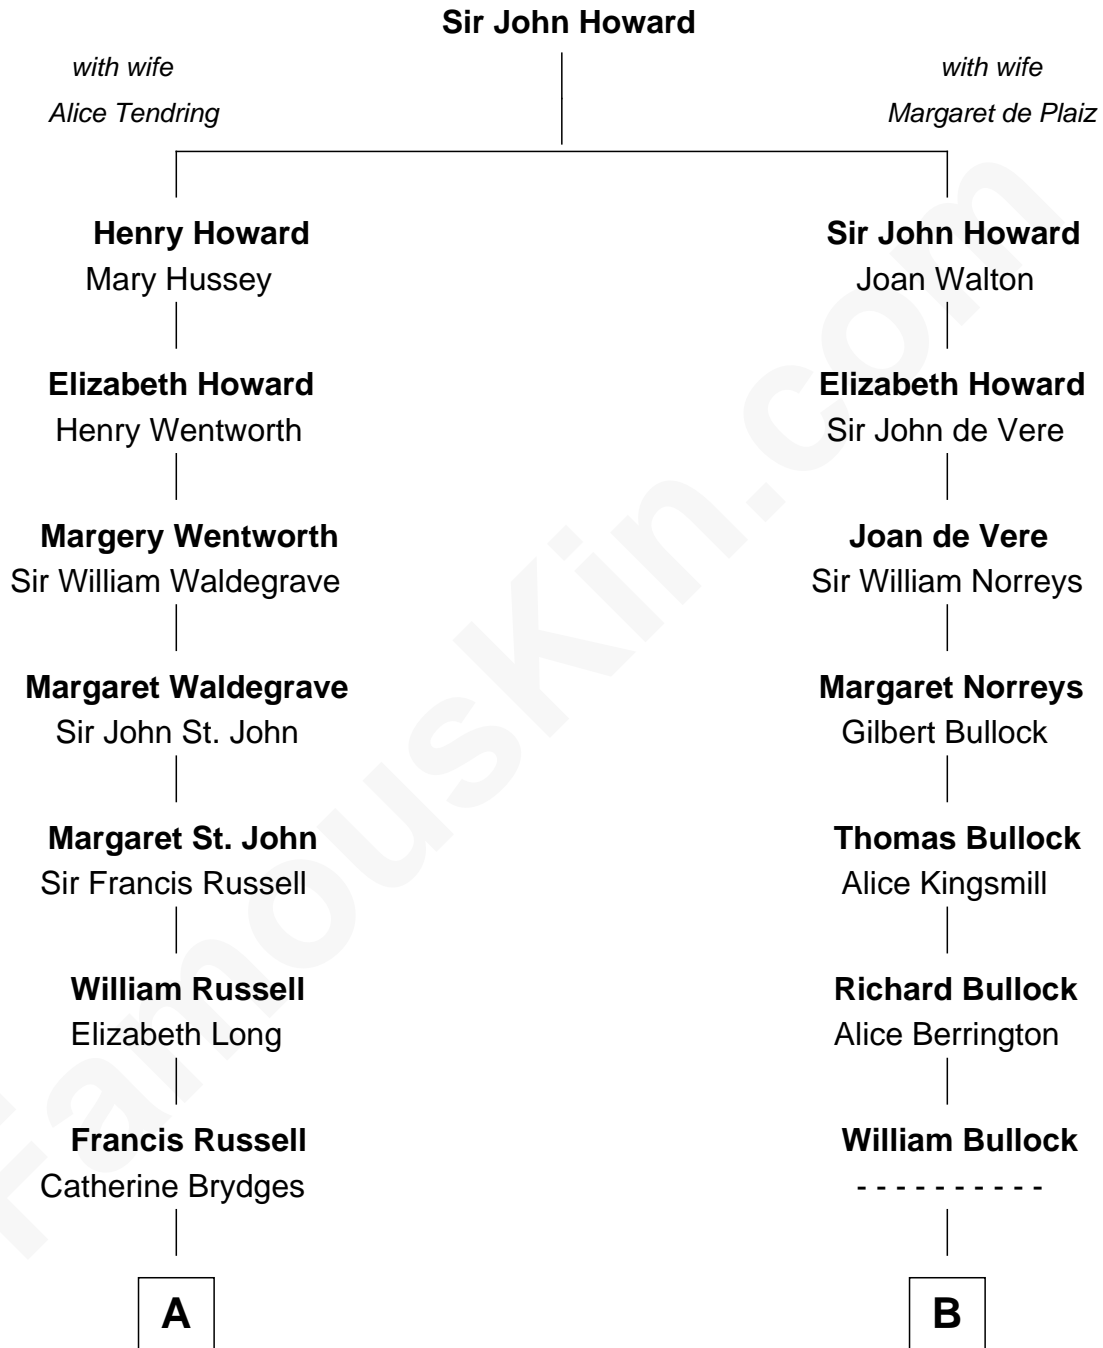

FamousKin.com
Relationship Chart of
Sarah Ferguson
Duchess of York

16th cousin 2 times removed of

Alan Ladd
Movie Actor

C

—
Ronald Ivor Ferguson

Susan Mary Wright

—
Sarah Ferguson

Duchess of York