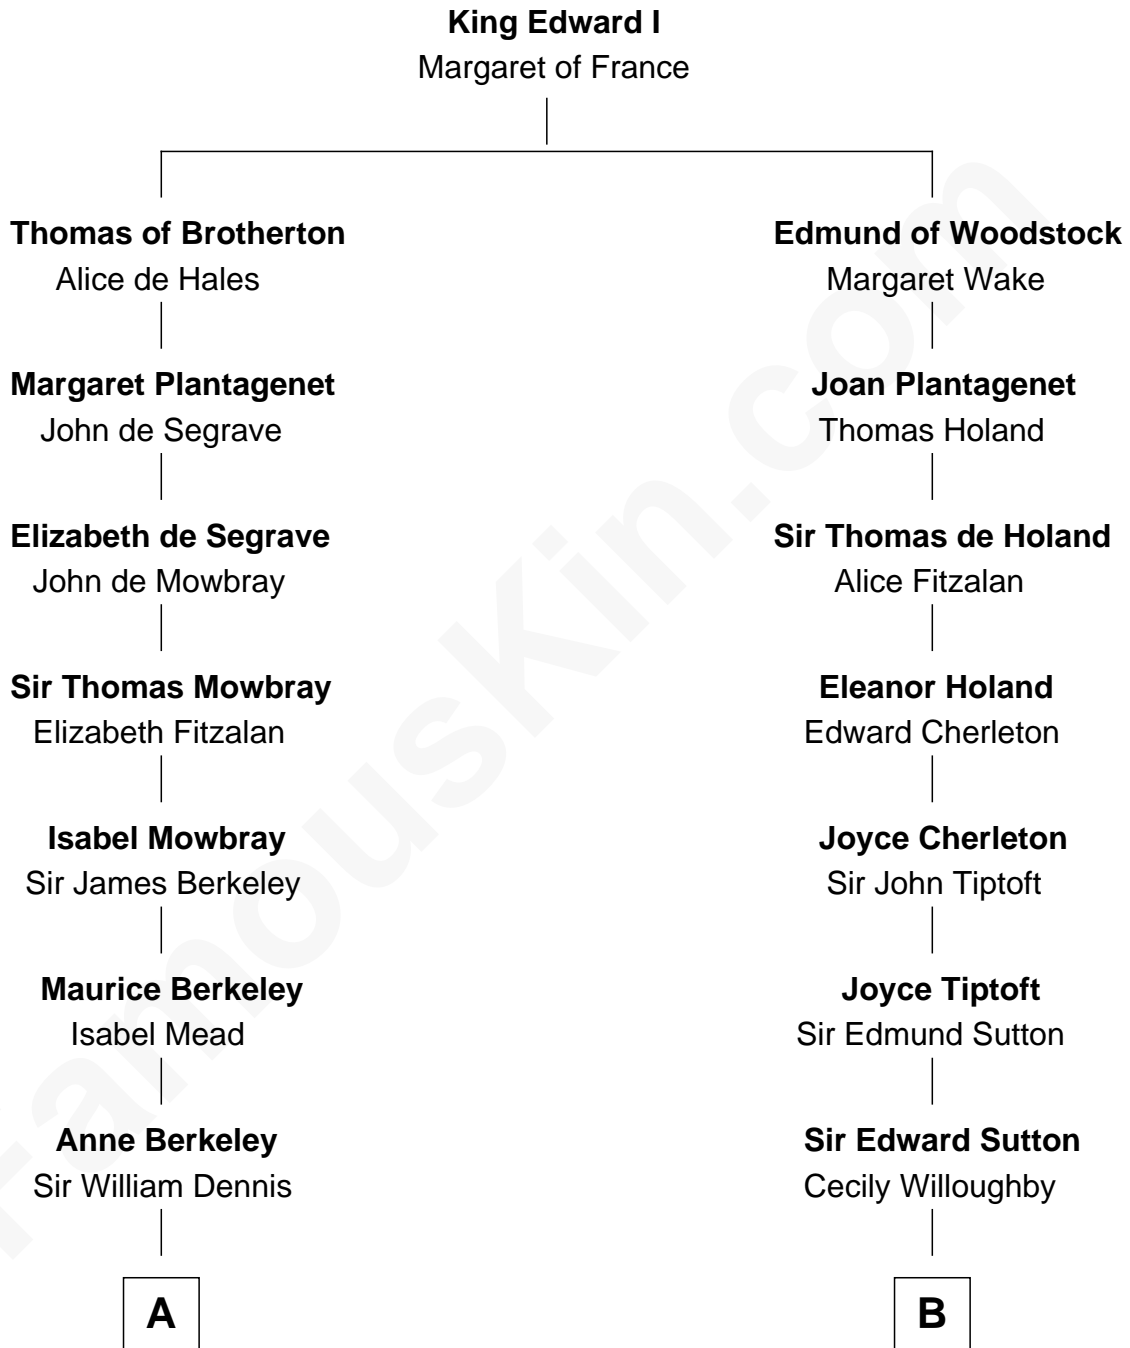

# FamousKin.com Relationship Chart of

**Sarah Ferguson**

*Duchess of York*

21st cousin of

**Alan Ladd**

*Movie Actor*

**C**

**Susan Henrietta Cavendish**

Henry Robert Brand

**Margaret Brand**

Algernon Francis Holford Ferguson

**Andrew Henry Ferguson**

Marian Louisa Montagu-Douglas-Scott

**Ronald Ivor Ferguson**

Susan Mary Wright

**Sarah Ferguson**

*Duchess of York*

**D**

**Josiah Ladd**

Nancy Ladd

**Alvaro Ladd**

Nancy Shotwell

**Oscar F. Ladd**

Julia Henrietta Meigs