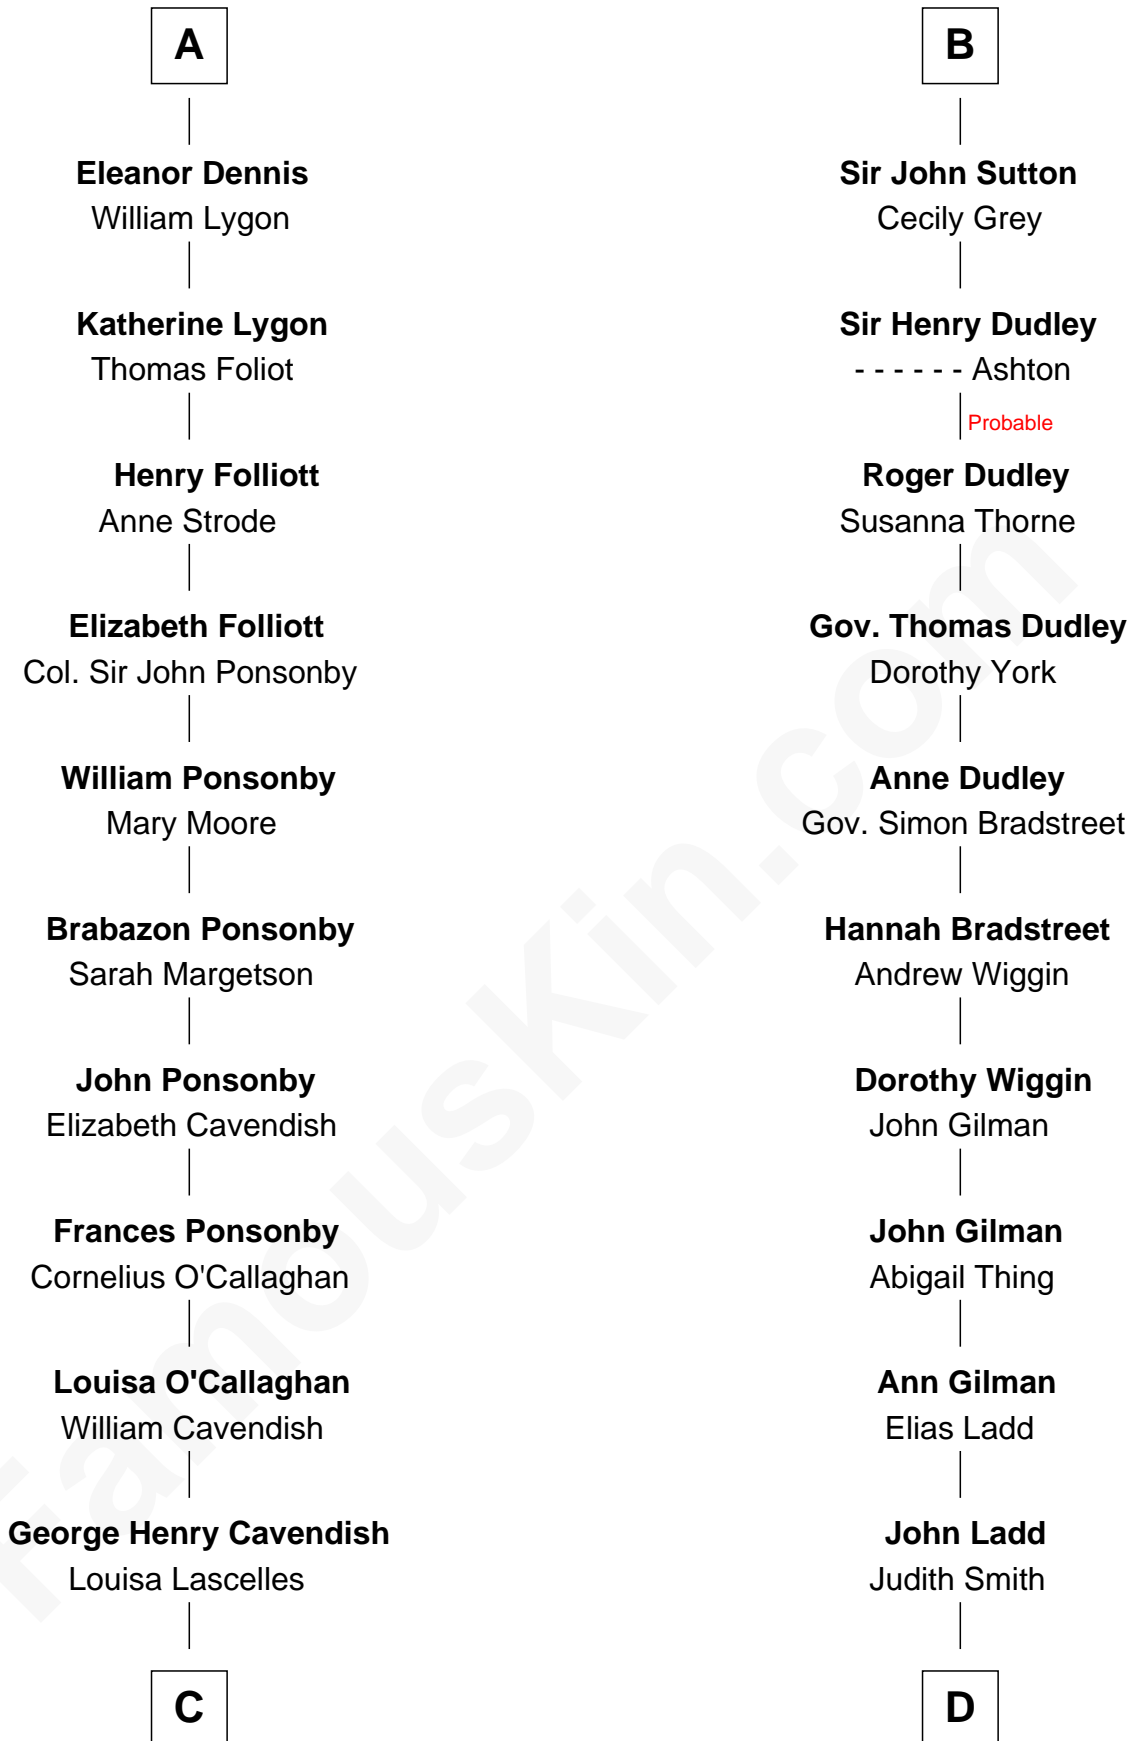

# FamousKin.com Relationship Chart of

**Sarah Ferguson**

*Duchess of York*

21st cousin of

**Alan Ladd**

*Movie Actor*

**C**

**Susan Henrietta Cavendish**

Henry Robert Brand

**Margaret Brand**

Algernon Francis Holford Ferguson

**Andrew Henry Ferguson**

Marian Louisa Montagu-Douglas-Scott

**Ronald Ivor Ferguson**

Susan Mary Wright

**Sarah Ferguson**

*Duchess of York*

**D**

**Josiah Ladd**

Nancy Ladd

**Alvaro Ladd**

Nancy Shotwell

**Oscar F. Ladd**

Julia Henrietta Meigs