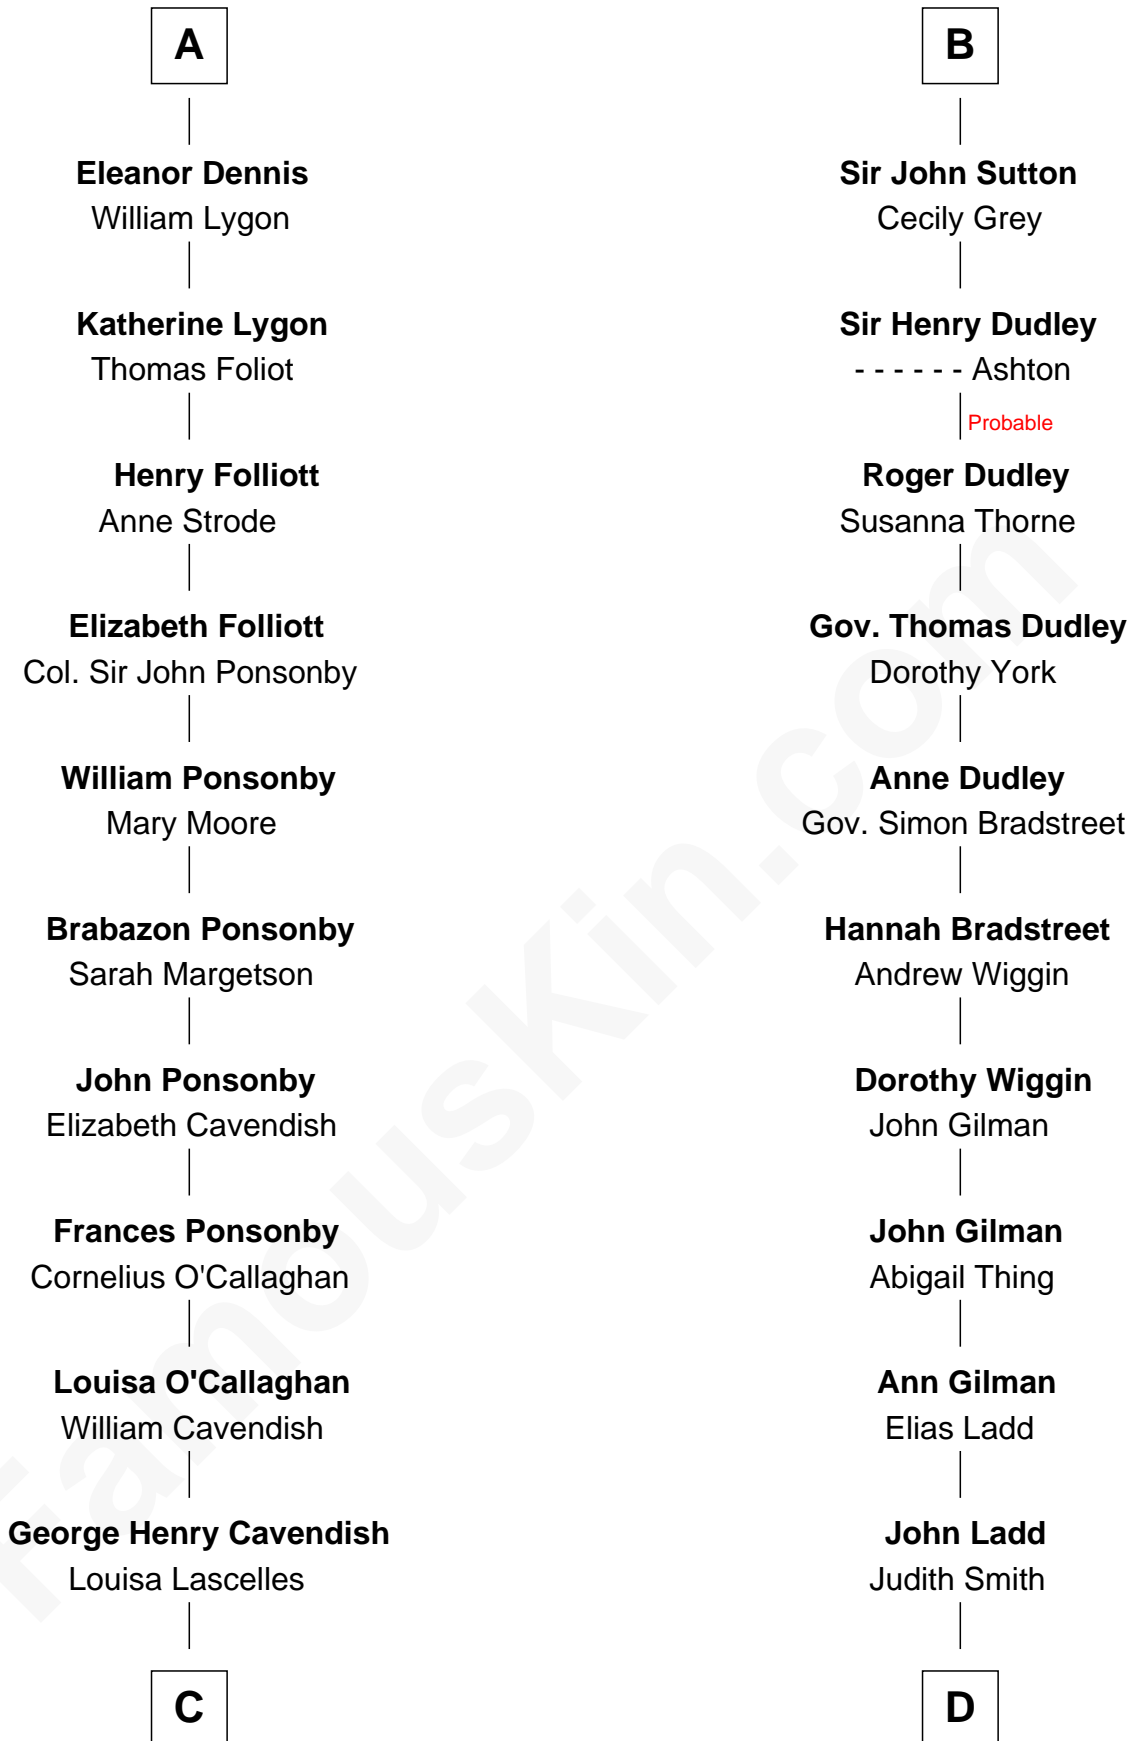

FamousKin.com Relationship Chart of

Sarah Ferguson

Duchess of York

21st cousin of

Alan Ladd

Movie Actor

C

Susan Henrietta Cavendish

Henry Robert Brand

Margaret Brand

Algernon Francis Holford Ferguson

Andrew Henry Ferguson

Marian Louisa Montagu-Douglas-Scott

Ronald Ivor Ferguson

Susan Mary Wright

Sarah Ferguson