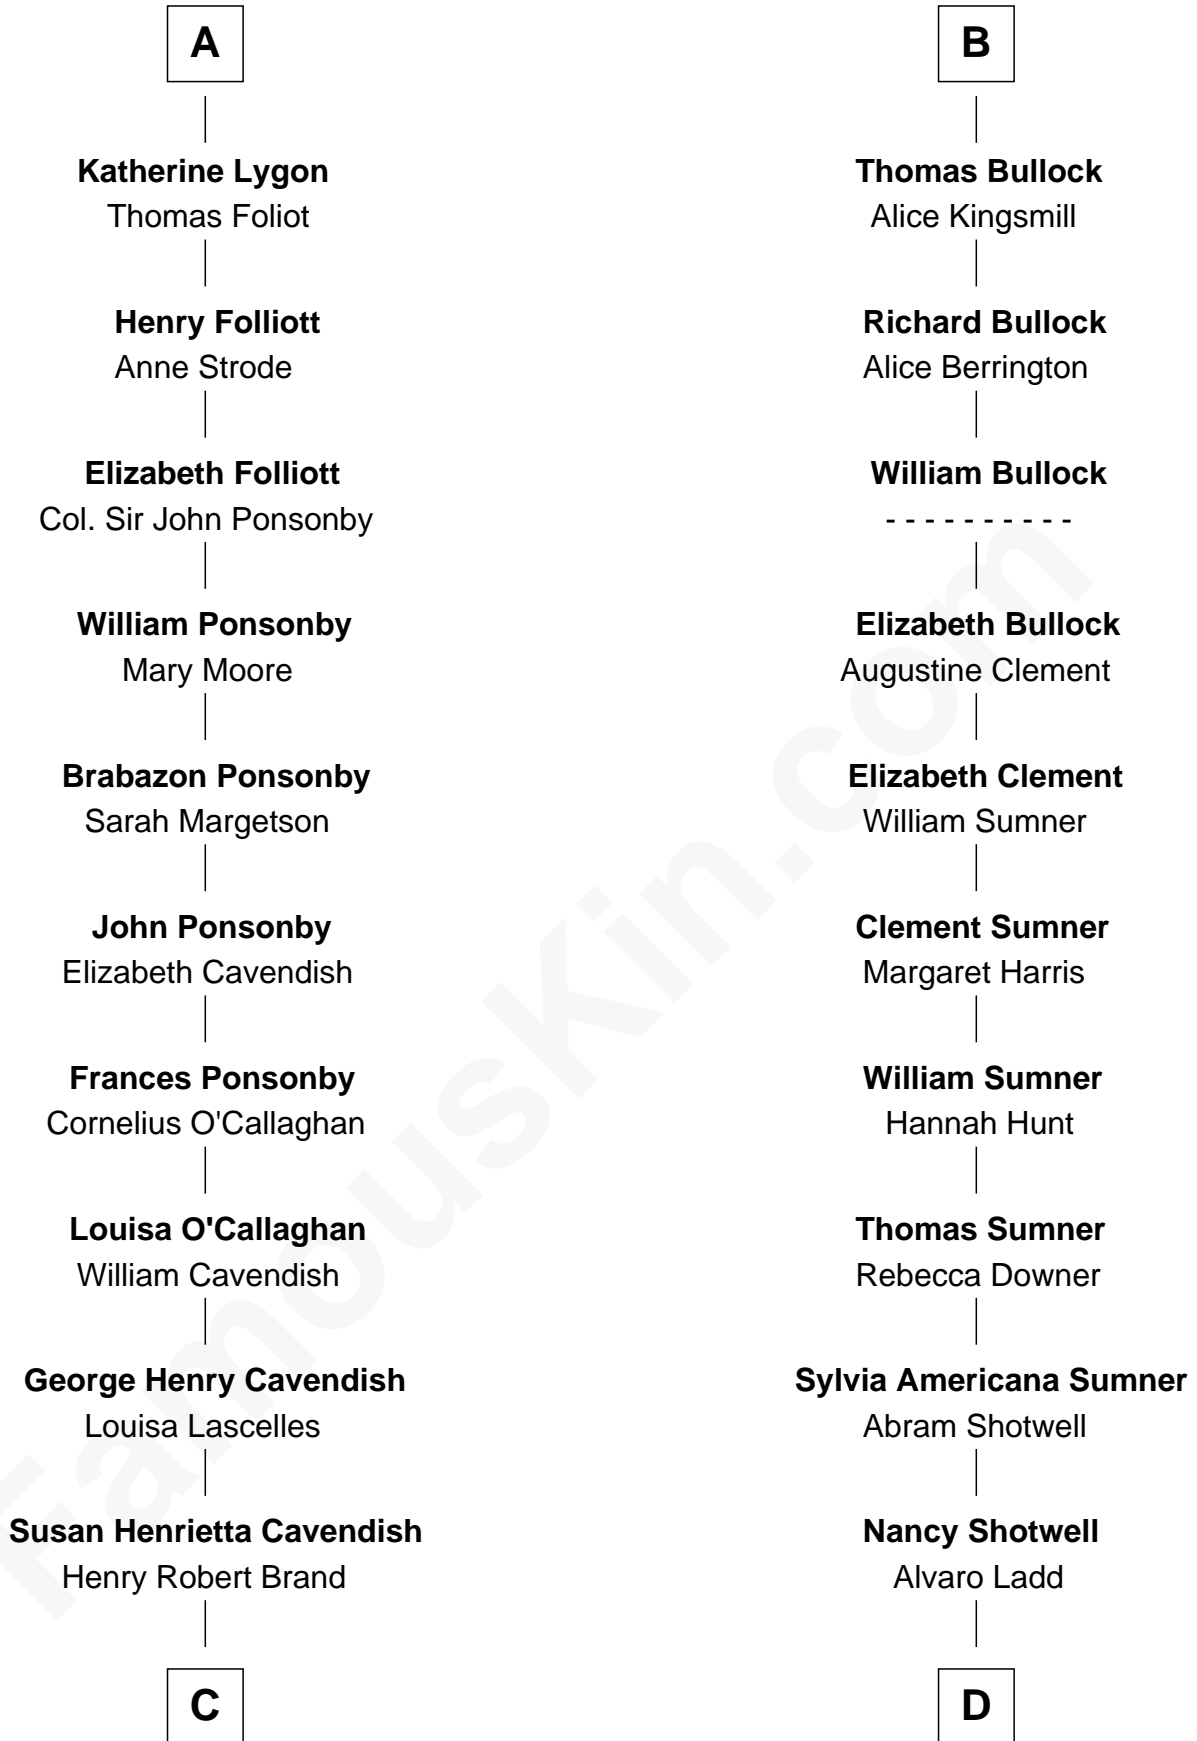

FamousKin.com Relationship Chart of

Sarah Ferguson

Duchess of York

19th cousin 1 time removed of

Alan Ladd

Movie Actor

Edmund Fitzalan

Alice de Warenne

Richard Fitzalan
Eleanor Plantagenet

Sir Richard Fitzalan
Elizabeth de Bohun

Elizabeth Fitzalan
Sir Thomas Mowbray

Isabel Mowbray
Sir James Berkeley

Maurice Berkeley
Isabel Mead

Anne Berkeley
Sir William Dennis

Eleanor Dennis
William Lygon

A

Richard Fitzalan
Isabel le Despencer

Sir Edmund Fitzalan
Sibyl de Montagu

Philippe Fitzalan
Sir Richard Sergeaux

Alice Sergeaux
Sir Richard de Vere

Sir John de Vere
Elizabeth Howard

Joan de Vere
Sir William Norreys

Margaret Norreys
Gilbert Bullock

B

C

Margaret Brand
Algernon Francis Holford Ferguson

Andrew Henry Ferguson
Marian Louisa Montagu-Douglas-Scott

Ronald Ivor Ferguson
Susan Mary Wright