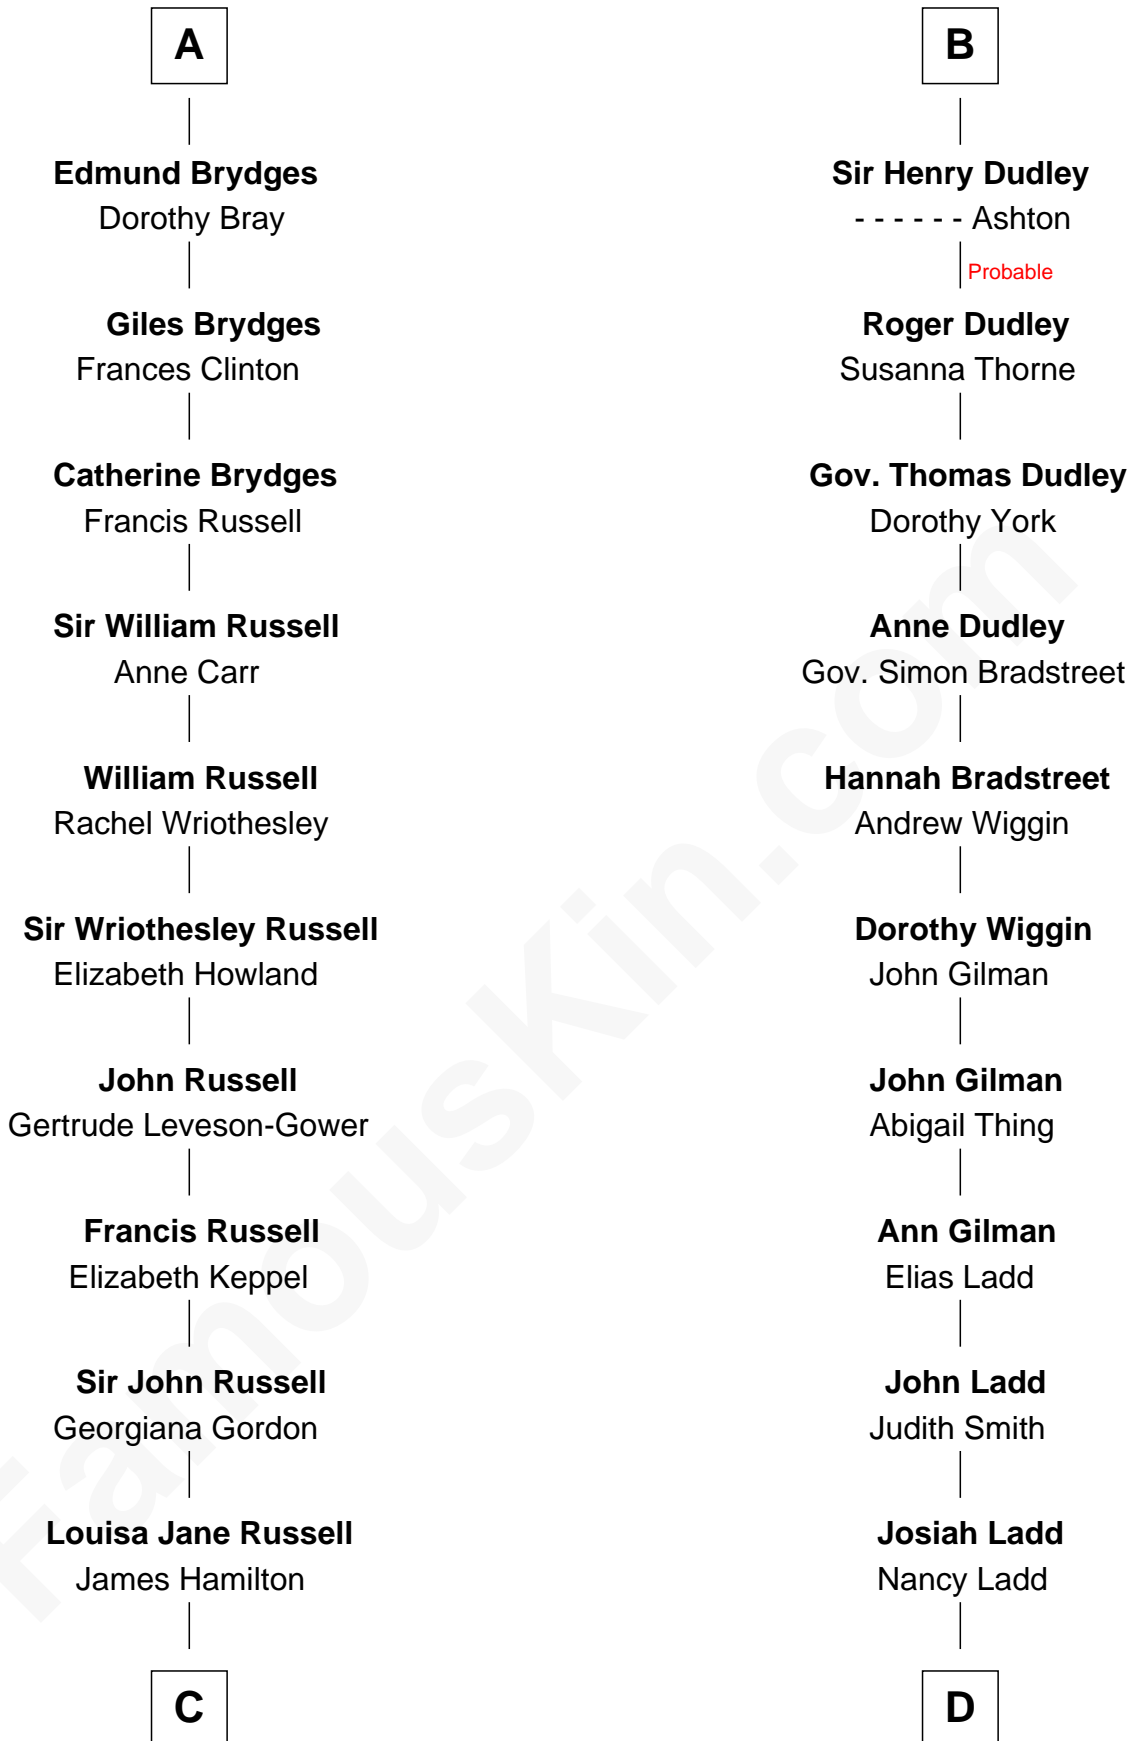

# FamousKin.com Relationship Chart of

**Sarah Ferguson**

*Duchess of York*

20th cousin 1 time removed of

**Alan Ladd**

*Movie Actor*

**Edmund of Woodstock**

Margaret Wake

**C**

**Louisa Jane Hamilton**

William Henry Walter Montagu-Douglas-Scott

**Herbert Andrew Montagu-Douglas-Scott**

Marie Josephine Edwards

**Marian Louisa Montagu-Douglas-Scott**

Andrew Henry Ferguson

**Ronald Ivor Ferguson**

Susan Mary Wright

**Sarah Ferguson**

*Duchess of York*

**D**

**Alvaro Ladd**

Nancy Shotwell

**Oscar F. Ladd**

Julia Henrietta Meigs