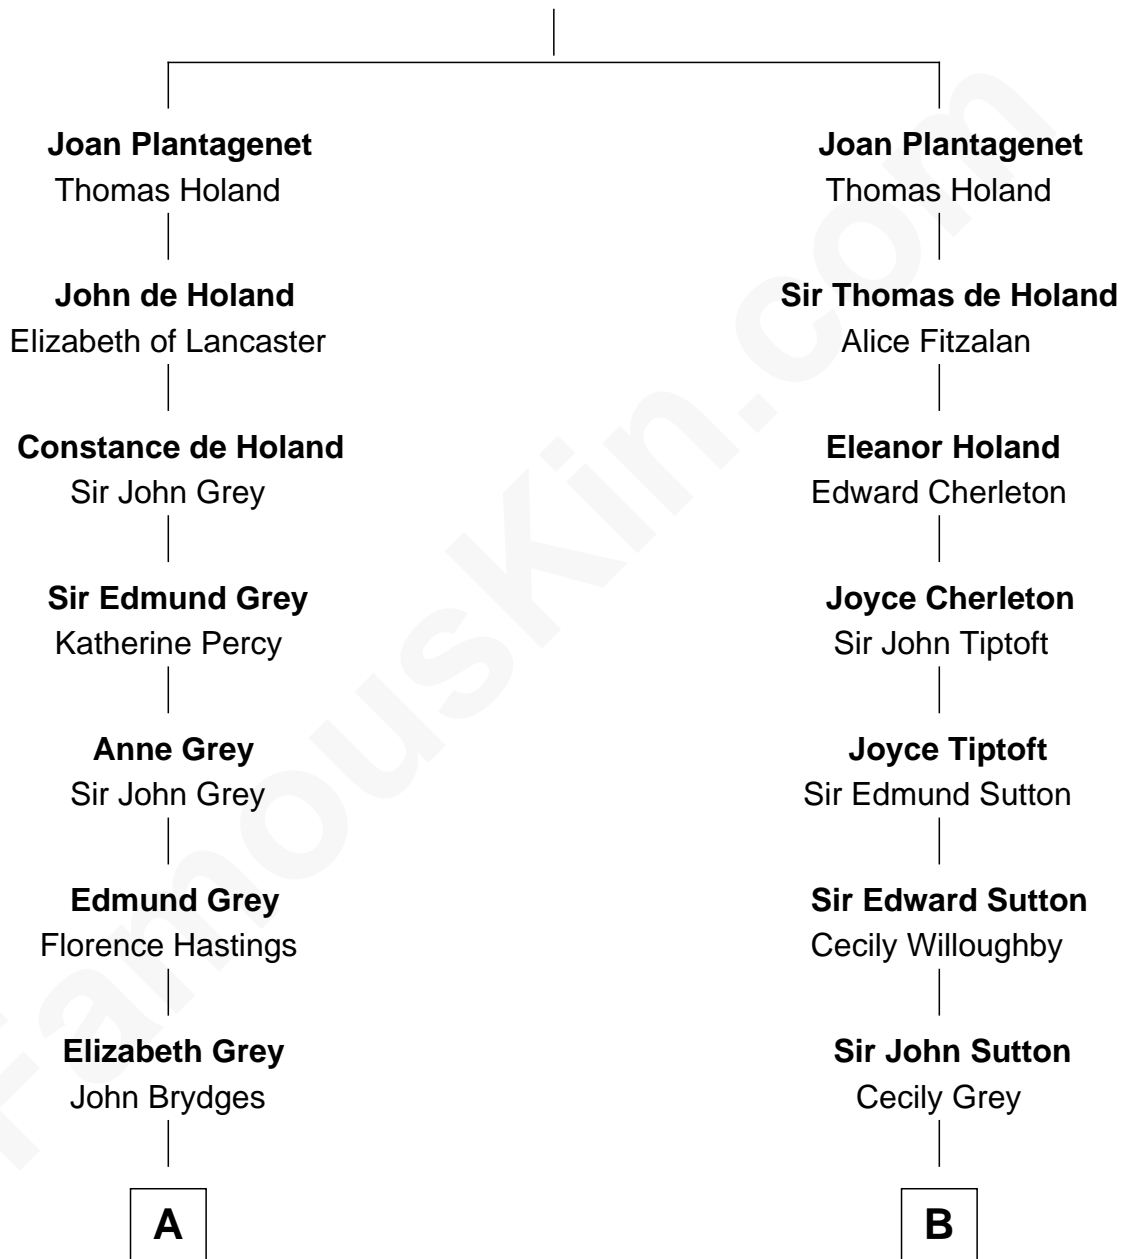

# FamousKin.com Relationship Chart of

**Sarah Ferguson**

*Duchess of York*

20th cousin 1 time removed of

**Alan Ladd**

*Movie Actor*

**Edmund of Woodstock**

Margaret Wake

**C**

**Louisa Jane Hamilton**

William Henry Walter Montagu-Douglas-Scott

**Herbert Andrew Montagu-Douglas-Scott**

Marie Josephine Edwards

**Marian Louisa Montagu-Douglas-Scott**

Andrew Henry Ferguson

**Ronald Ivor Ferguson**