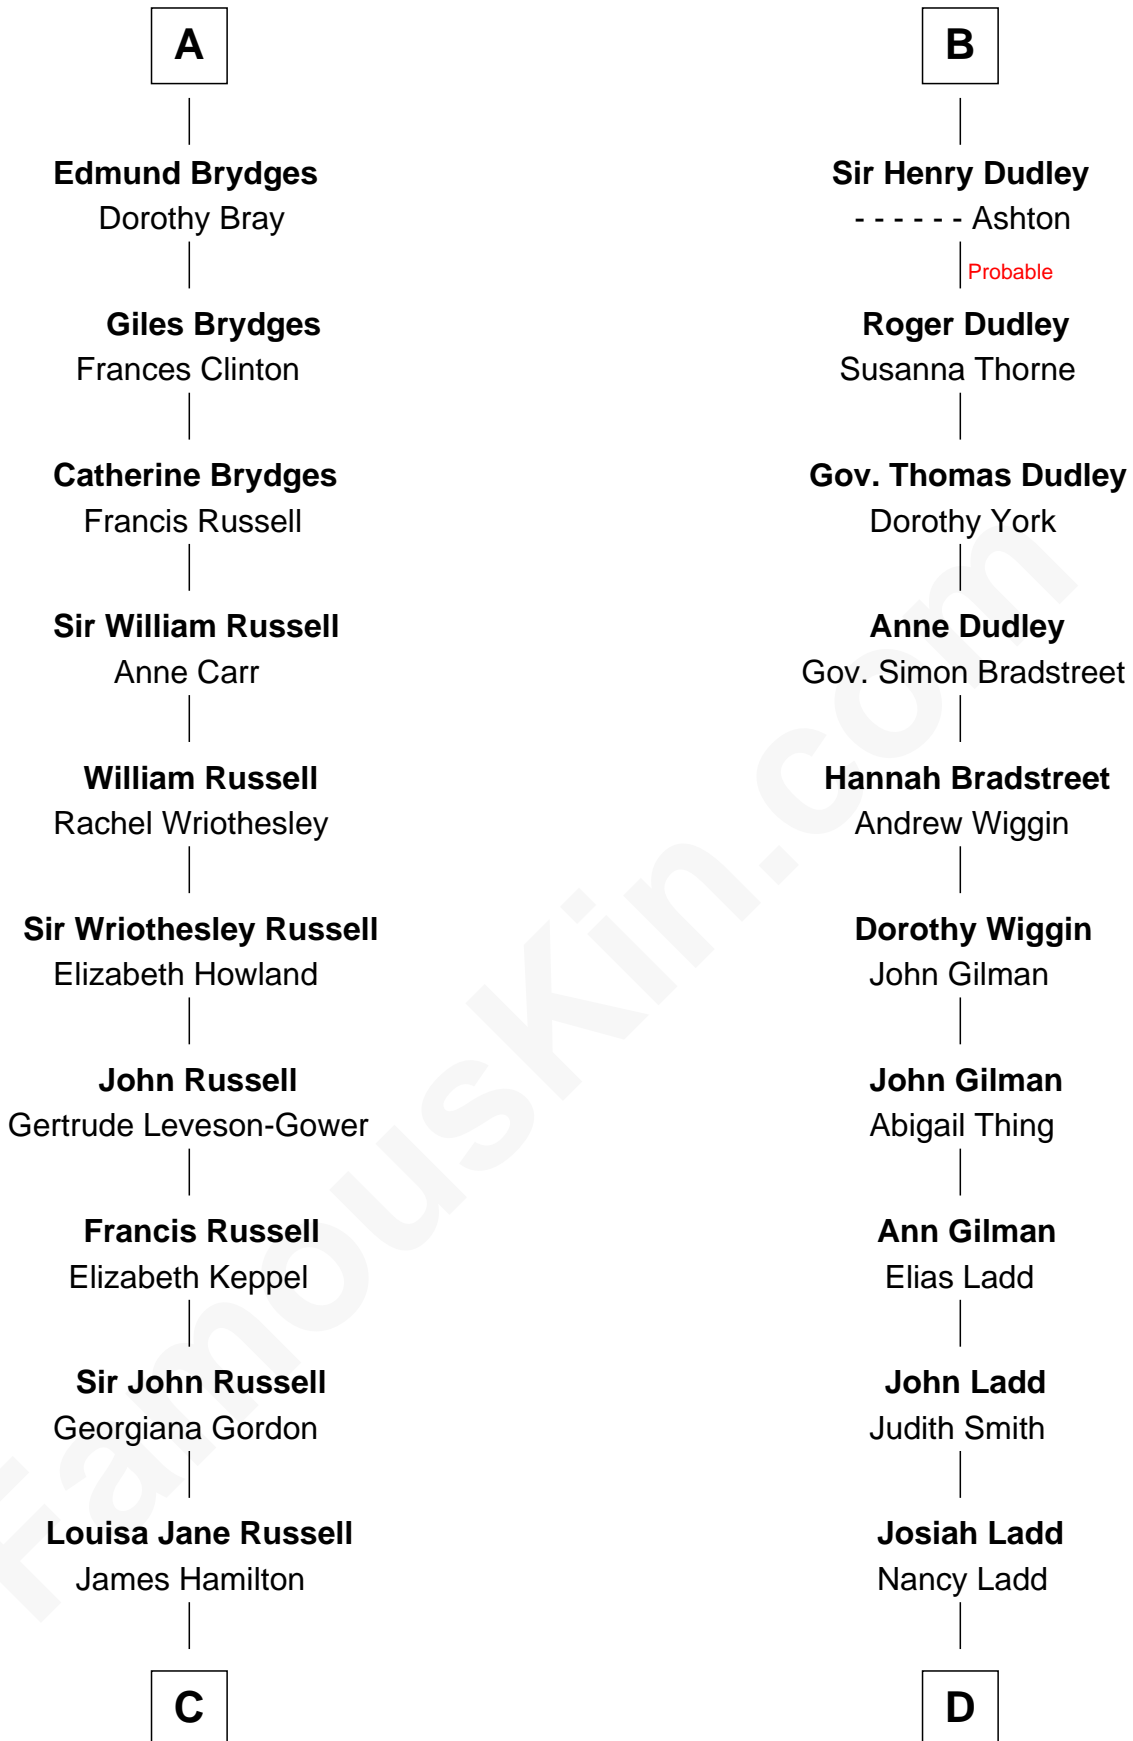

# FamousKin.com Relationship Chart of

**Sarah Ferguson**

*Duchess of York*

20th cousin 1 time removed of

**Alan Ladd**

*Movie Actor*

**Sir Robert de Holland**

Maude la Zouche

**C**

**Louisa Jane Hamilton**

William Henry Walter Montagu-Douglas-Scott

**Herbert Andrew Montagu-Douglas-Scott**

Marie Josephine Edwards

**Marian Louisa Montagu-Douglas-Scott**

Andrew Henry Ferguson

**Ronald Ivor Ferguson**

Susan Mary Wright

**Sarah Ferguson**

*Duchess of York*

**D**

**Alvaro Ladd**

Nancy Shotwell

**Oscar F. Ladd**

Julia Henrietta Meigs