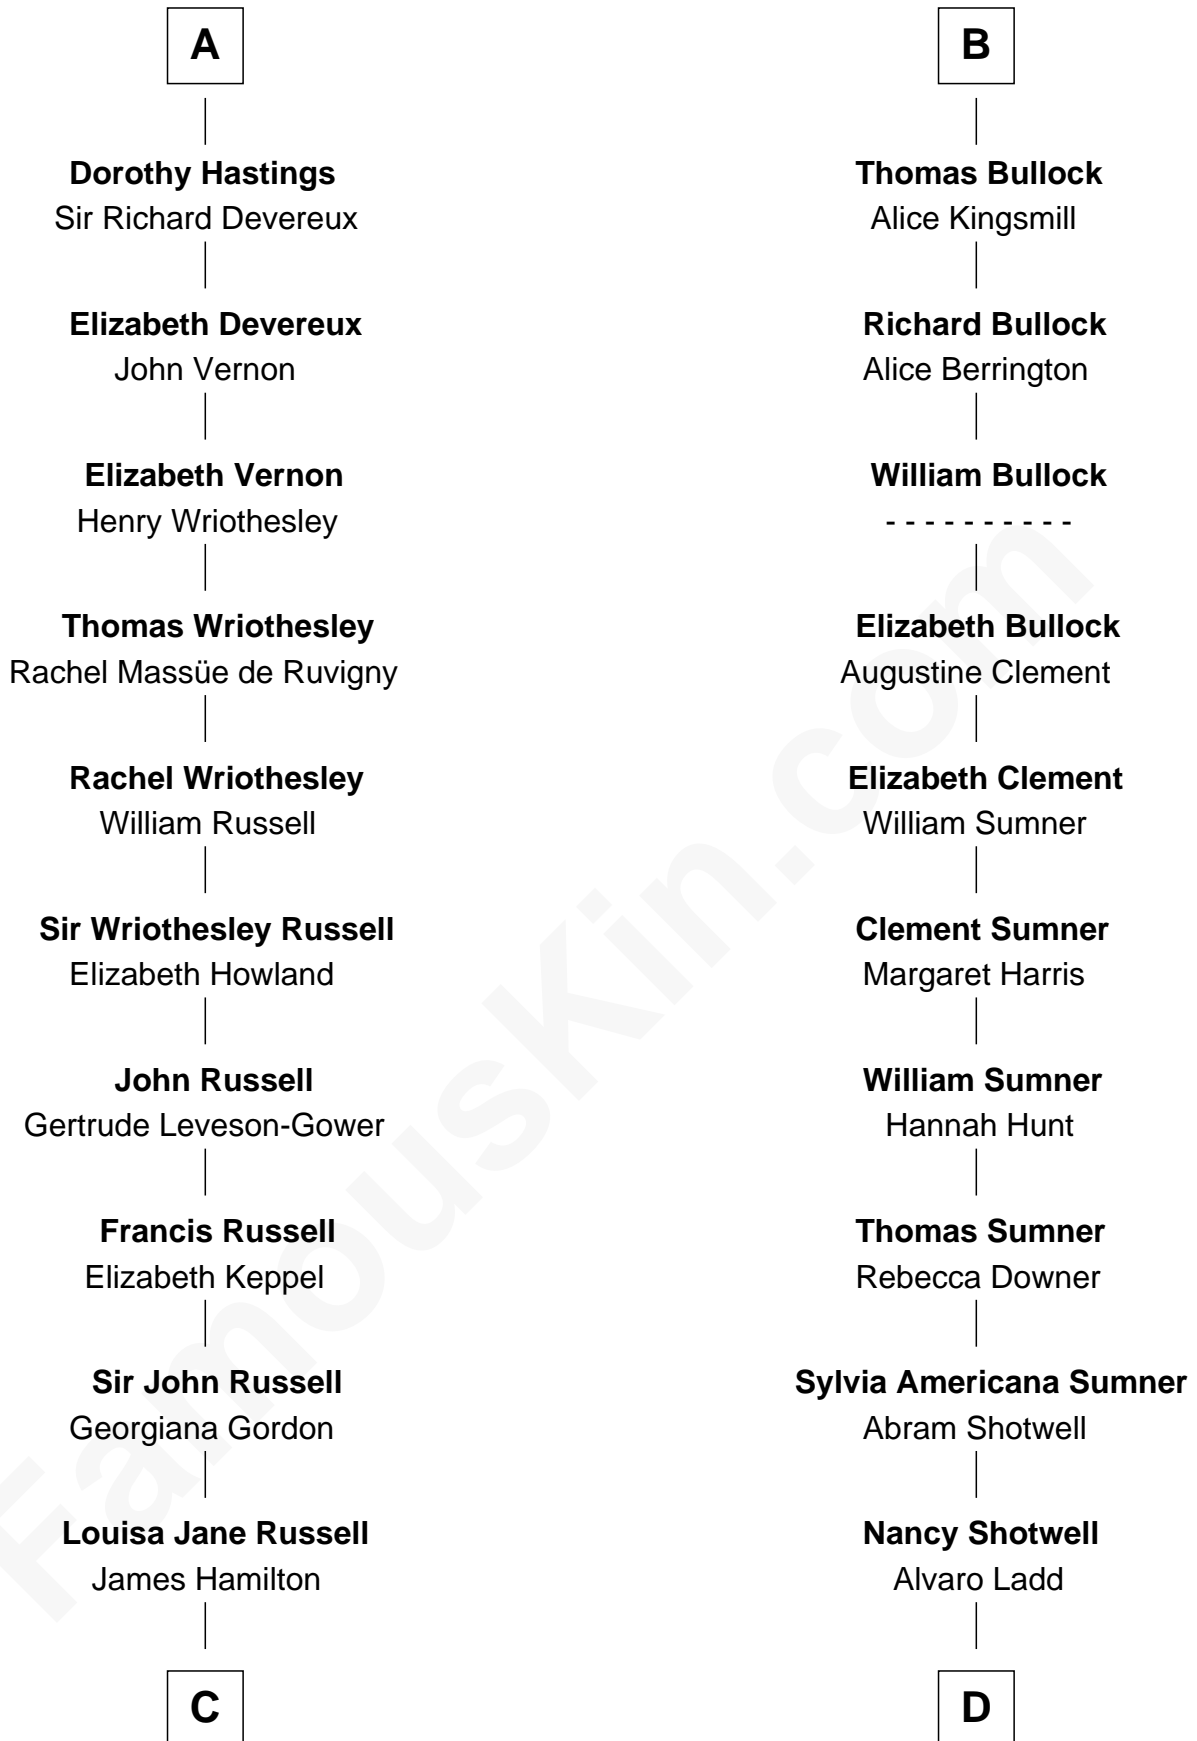

# FamousKin.com Relationship Chart of

**Sarah Ferguson**

*Duchess of York*

19th cousin 2 times removed of

**Alan Ladd**

*Movie Actor*

**Hugh le Despencer**

Eleanor de Clare

Richard Fitzalan

**Sir Edmund Fitzalan**

Sibyl de Montagu

**Philippe Fitzalan**

Sir Richard Sergeaux

**Alice Sergeaux**

Sir Richard de Vere

**Sir John de Vere**

Elizabeth Howard

**Joan de Vere**

Sir William Norreys

**Margaret Norreys**

Gilbert Bullock

**B**

**C**

**Louisa Jane Hamilton**

William Henry Walter Montagu-Douglas-Scott

**Herbert Andrew Montagu-Douglas-Scott**

Marie Josephine Edwards

**Marian Louisa Montagu-Douglas-Scott**

Andrew Henry Ferguson

**Ronald Ivor Ferguson**

Susan Mary Wright