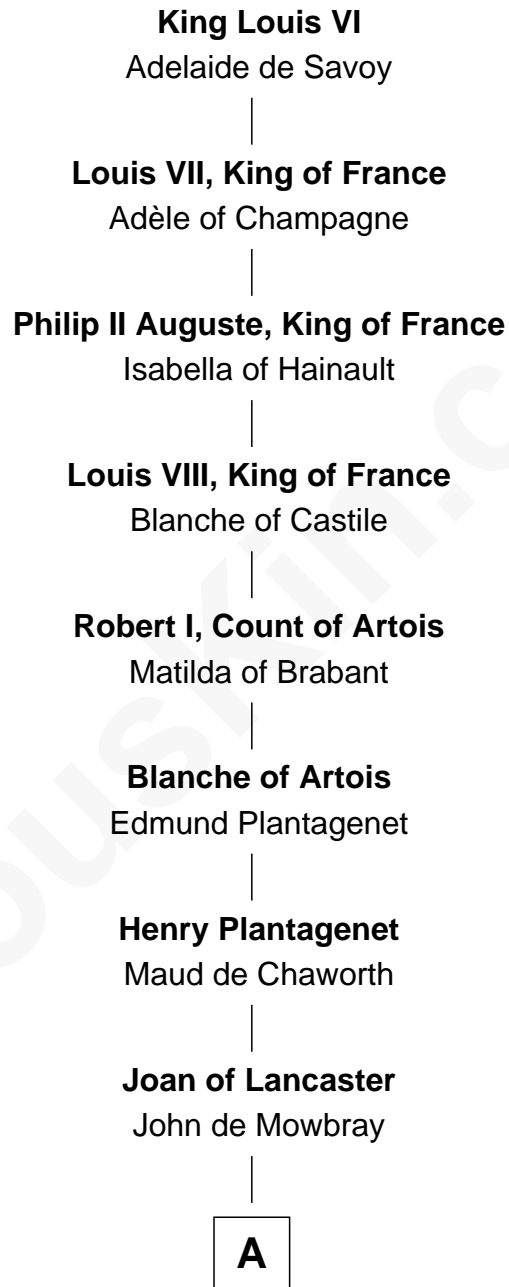

FamousKin.com Relationship Chart of

Sarah Ferguson

Duchess of York

25th Great-granddaughter of

King Louis VI

King of France

A

John de Mowbray
Elizabeth de Segrave

Sir Thomas Mowbray
Elizabeth Fitzalan

Isabel Mowbray
Sir James Berkeley

Maurice Berkeley
Isabel Mead

Anne Berkeley
Sir William Dennis

Eleanor Dennis
William Lygon

Katherine Lygon
Thomas Foliot

Henry Folliott
Anne Strode