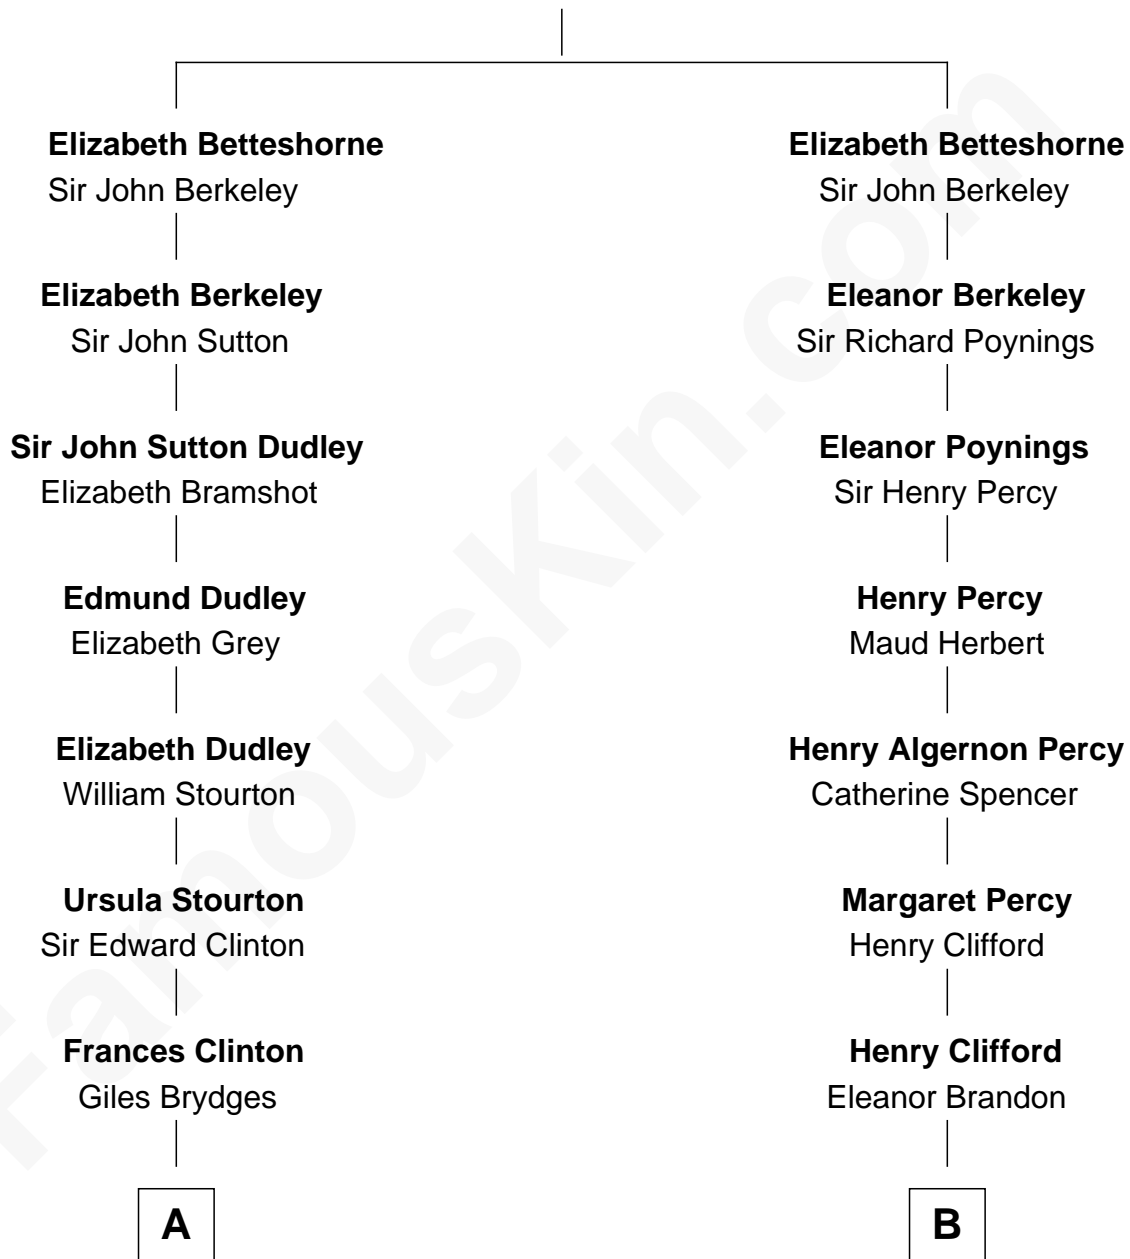

FamousKin.com Relationship Chart of

Sarah Ferguson

Duchess of York

19th cousin 1 time removed of

Hugh Grant

Movie Actor

Sir John de Betteshorne

A

Catherine Brydges

Francis Russell

Sir William Russell

Anne Carr

William Russell

Rachel Wriothesley

Sir Wriothesley Russell

Elizabeth Howland