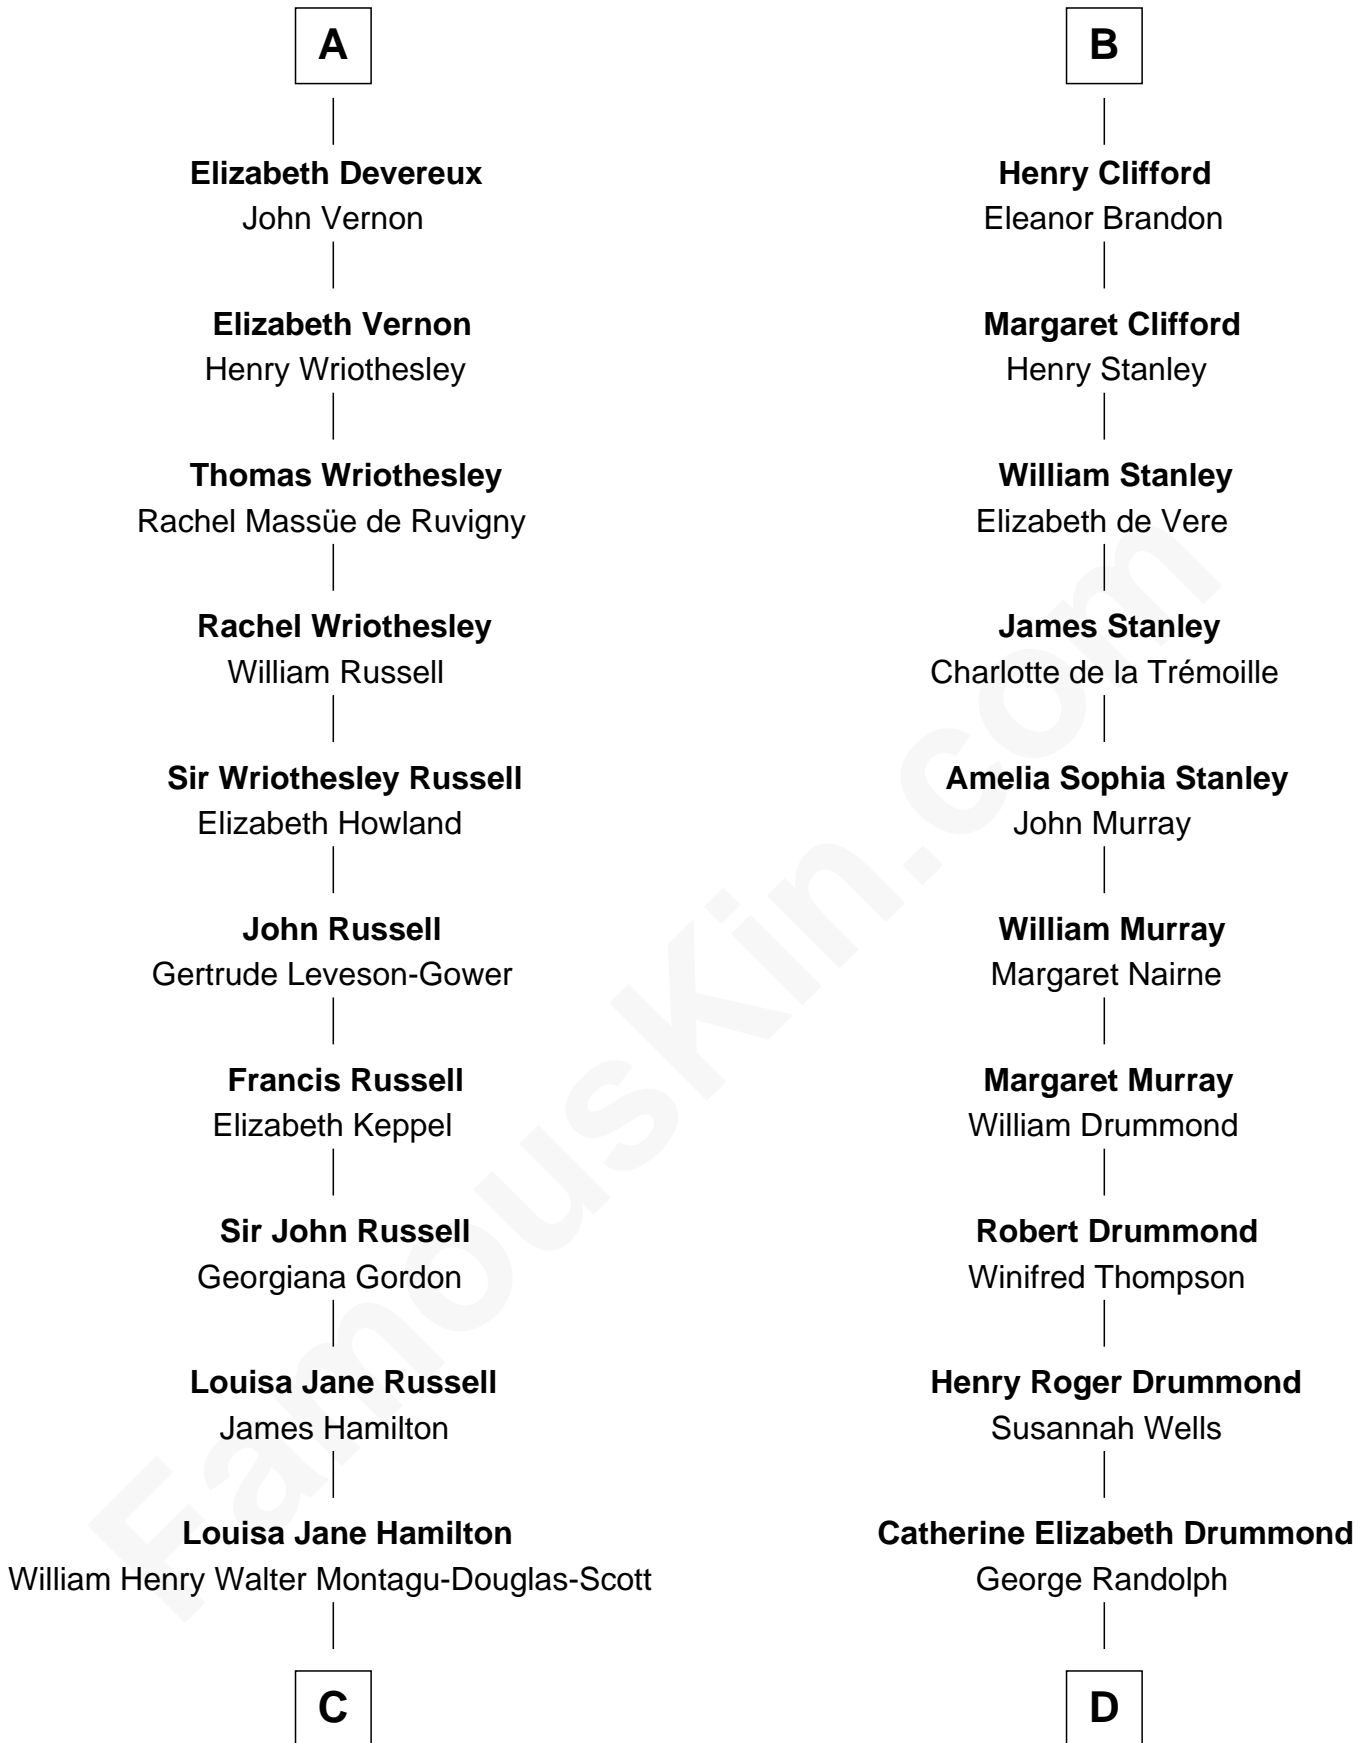

FamousKin.com Relationship Chart of

Sarah Ferguson

Duchess of York

20th cousin 1 time removed of

Hugh Grant

Movie Actor

Lionel of Antwerp
Elizabeth de Burgh

C