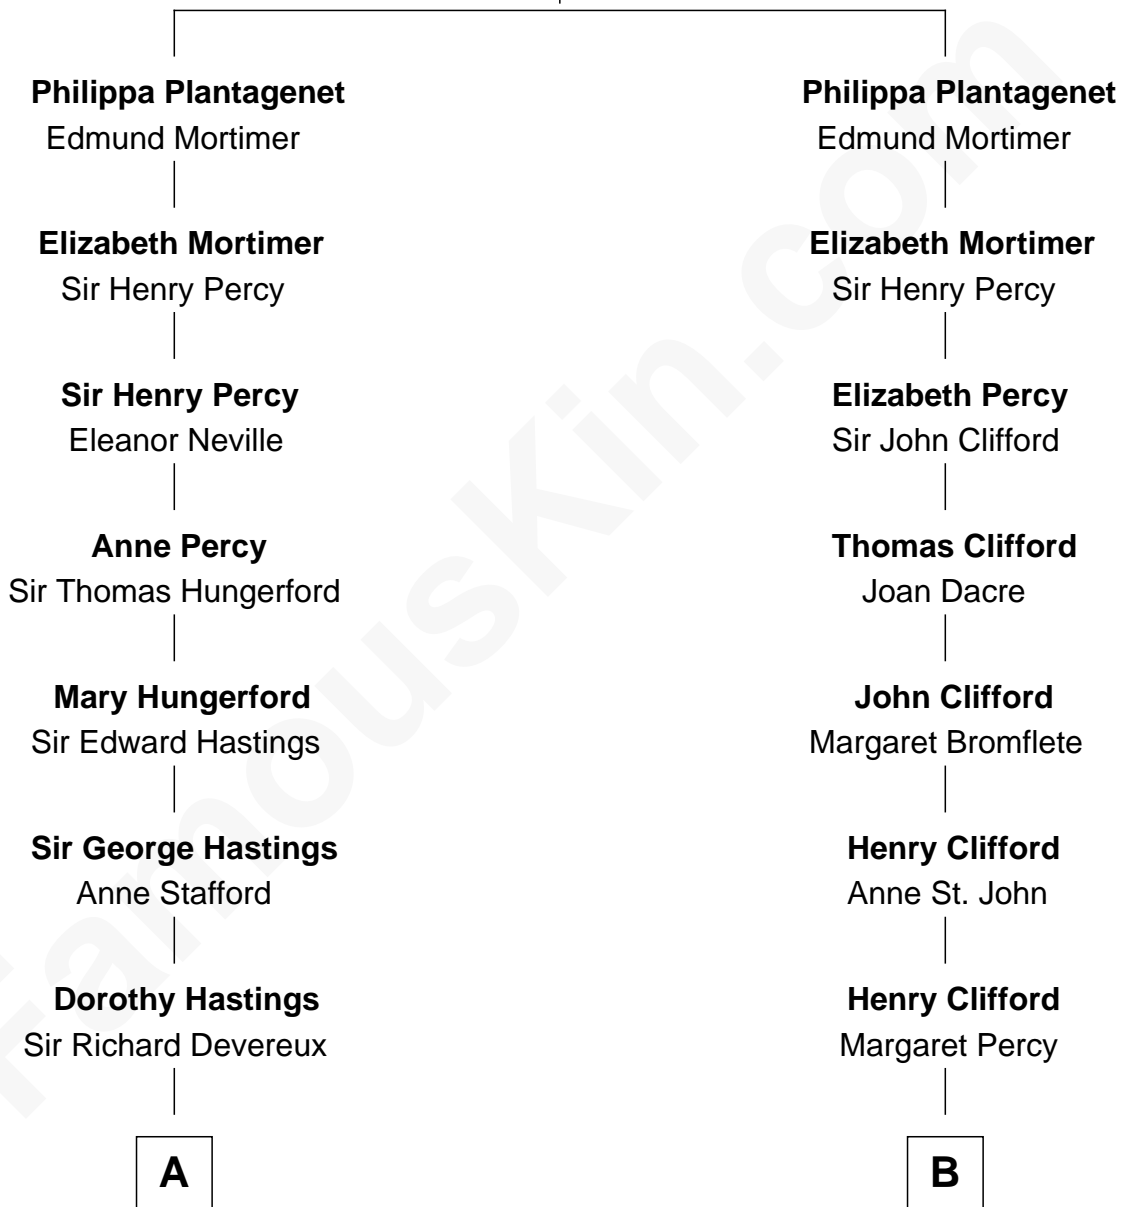

FamousKin.com Relationship Chart of

Sarah Ferguson

Duchess of York

20th cousin 1 time removed of

Hugh Grant

Movie Actor

Lionel of Antwerp
Elizabeth de Burgh

C

D

Herbert Andrew Montagu-Douglas-Scott

Marie Josephine Edwards

Cyril Randolph

Frances Selina Hervey

Marian Louisa Montagu-Douglas-Scott

Andrew Henry Ferguson

Felton George Randolph

Emily Margaret Nepean

Ronald Ivor Ferguson

Susan Mary Wright

Margaret Isobel Randolph

John Cassilis MacLean

Sarah Ferguson

Duchess of York

Fynvola Susan MacLean