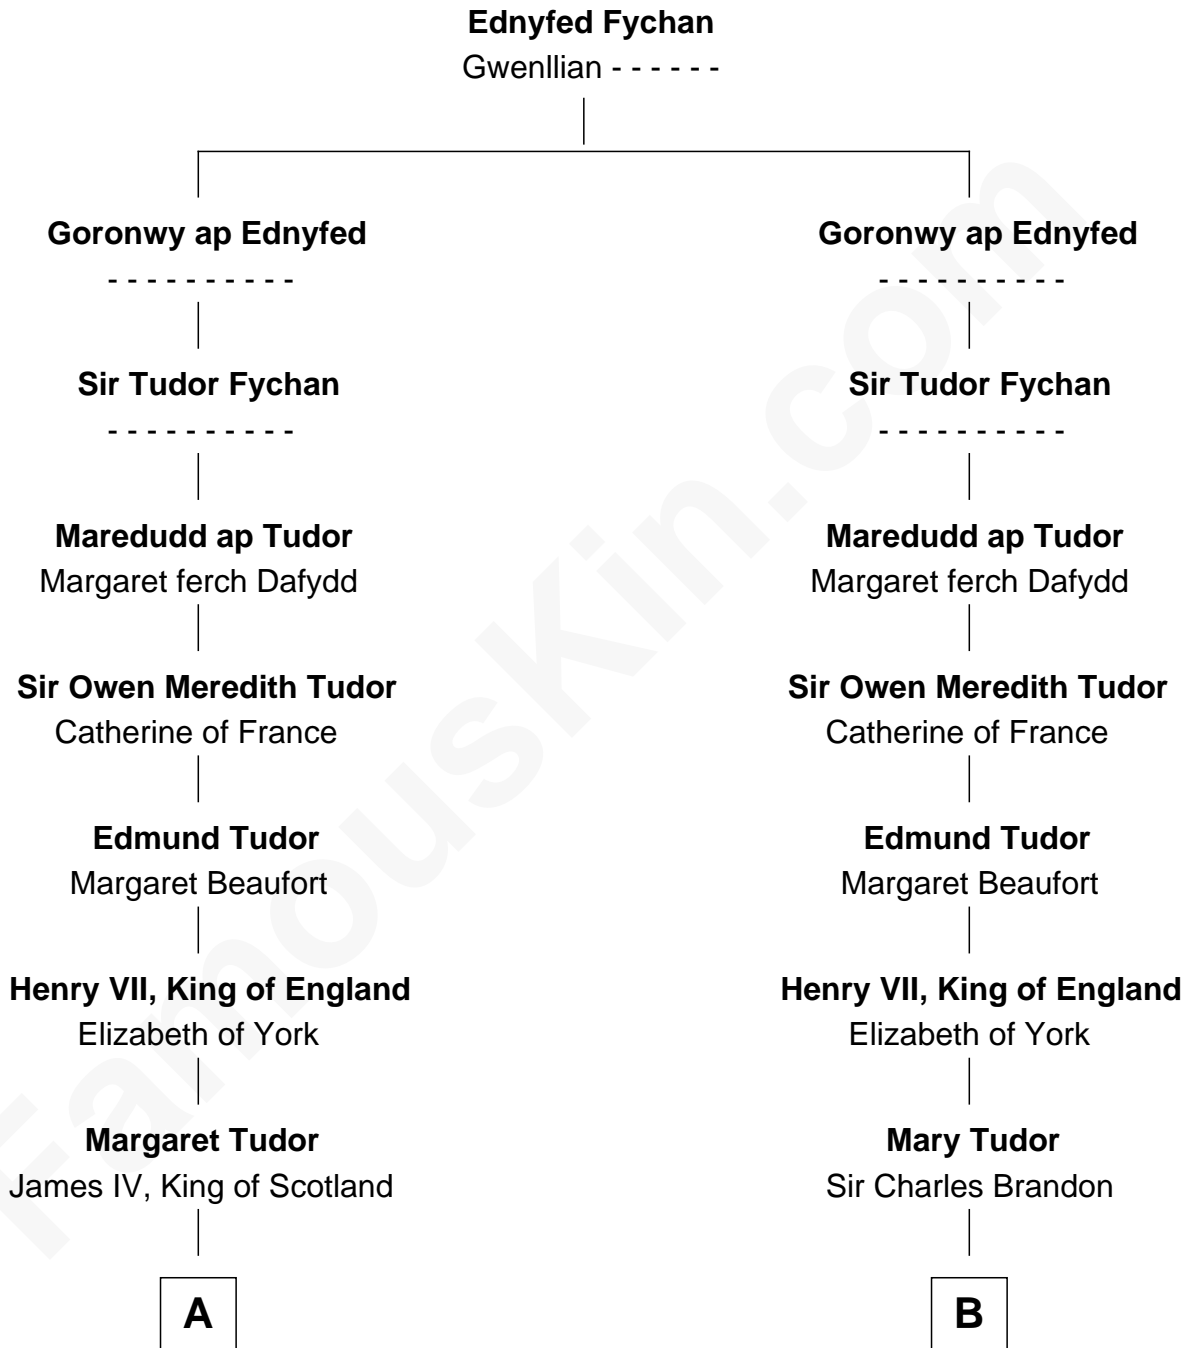

FamousKin.com Relationship Chart of

Sarah Ferguson

Duchess of York

21st cousin of

Hugh Grant

Movie Actor

C

Louisa Jane Hamilton

William Henry Walter Montagu-Douglas-Scott

Herbert Andrew Montagu-Douglas-Scott

Marie Josephine Edwards

Marian Louisa Montagu-Douglas-Scott

Andrew Henry Ferguson

Ronald Ivor Ferguson

Susan Mary Wright

Sarah Ferguson