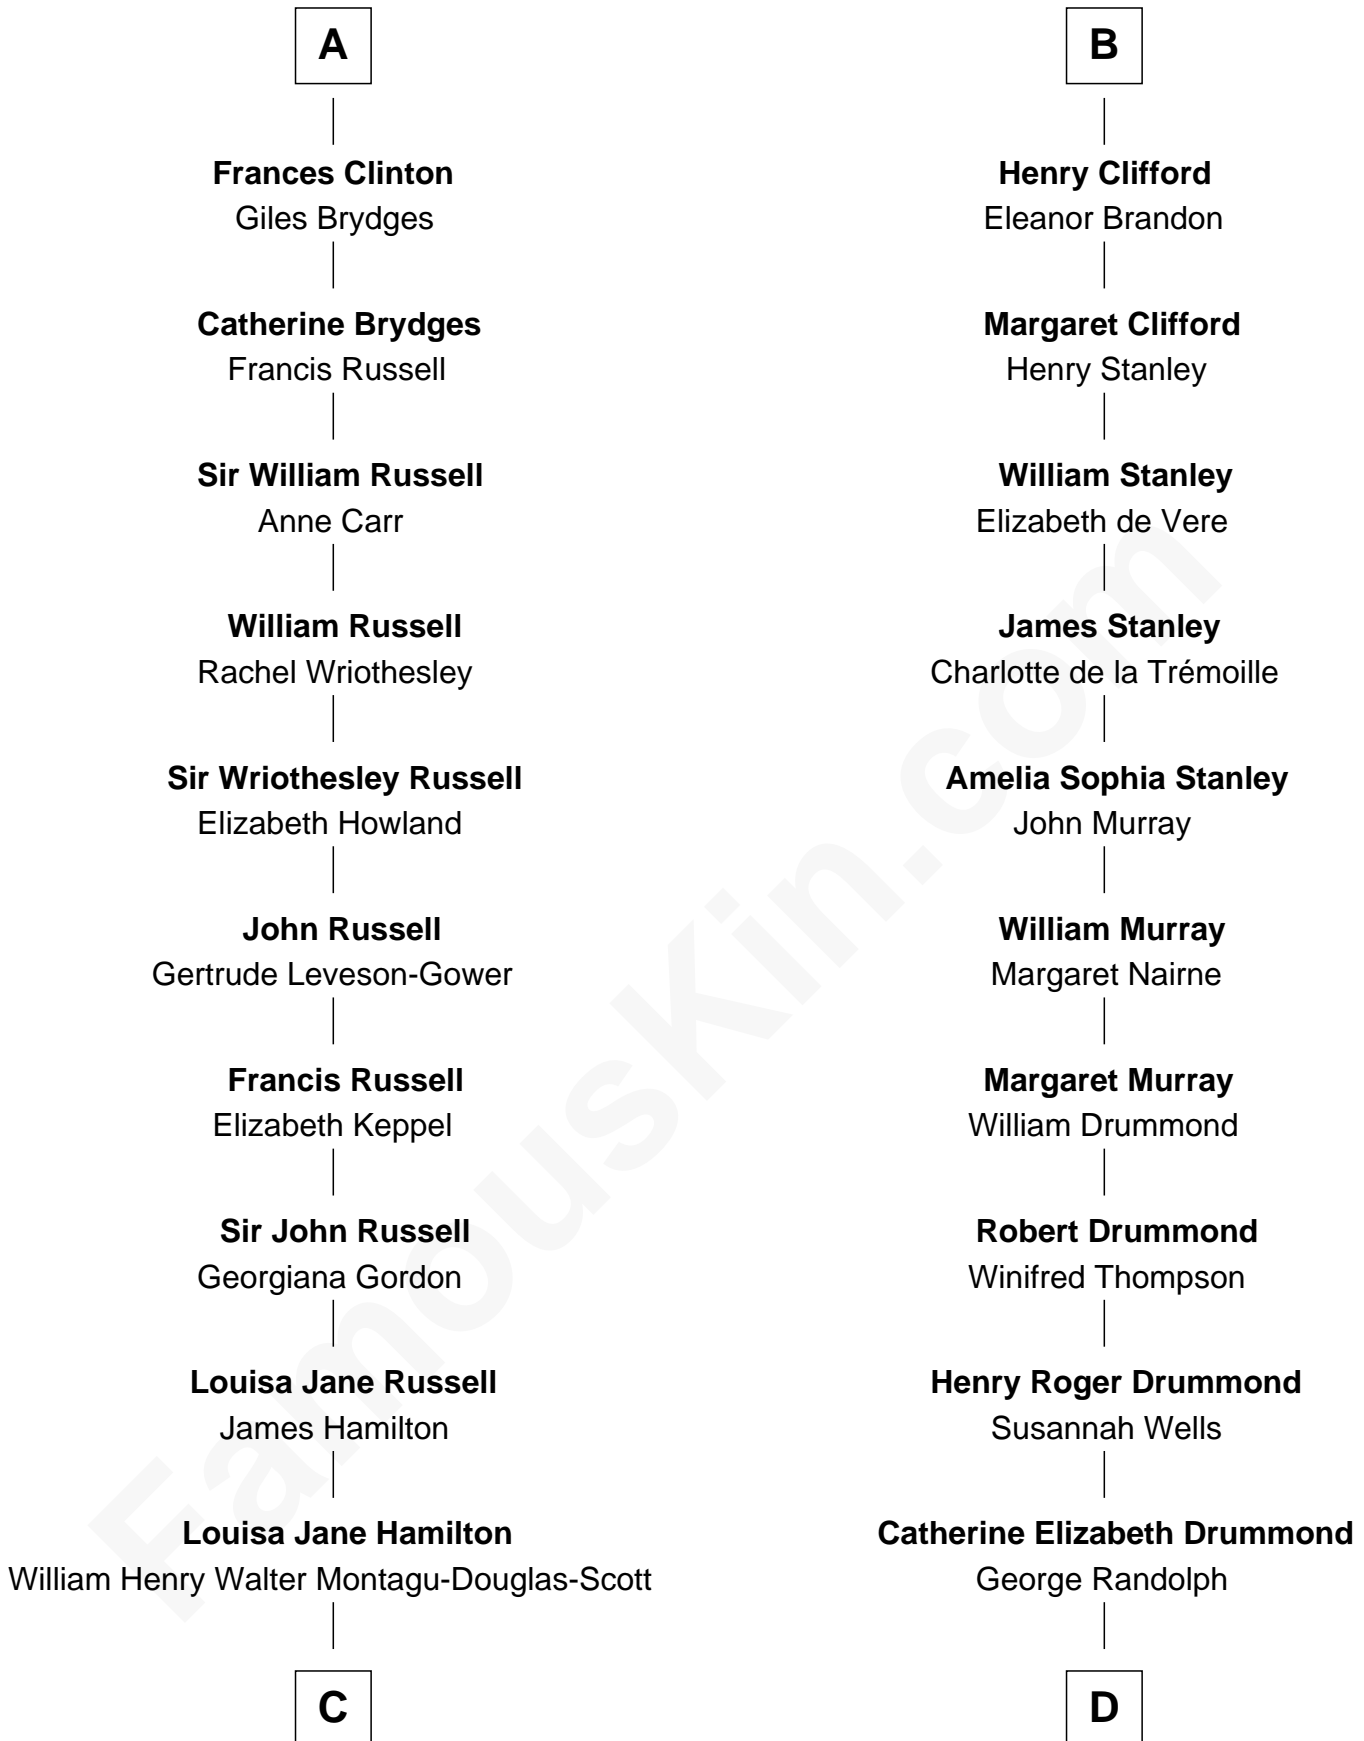

# FamousKin.com Relationship Chart of

**Sarah Ferguson**

*Duchess of York*

20th cousin 1 time removed of

**Hugh Grant**

*Movie Actor*

**Sir Maurice de Berkeley**

Eve la Zouche

Katherine de Clyvedon

**Sir John Berkeley**

Elizabeth Betteshorne

**Eleanor Berkeley**

Sir Richard Poynings

**Eleanor Poynings**

Sir Henry Percy

**Henry Percy**

Maud Herbert

**Henry Algernon Percy**

Catherine Spencer

**Margaret Percy**

Henry Clifford

**B**

**C**

**Herbert Andrew Montagu-Douglas-Scott**

Marie Josephine Edwards

**Marian Louisa Montagu-Douglas-Scott**

Andrew Henry Ferguson

**Ronald Ivor Ferguson**

Susan Mary Wright

**Sarah Ferguson**

*Duchess of York*

**D**