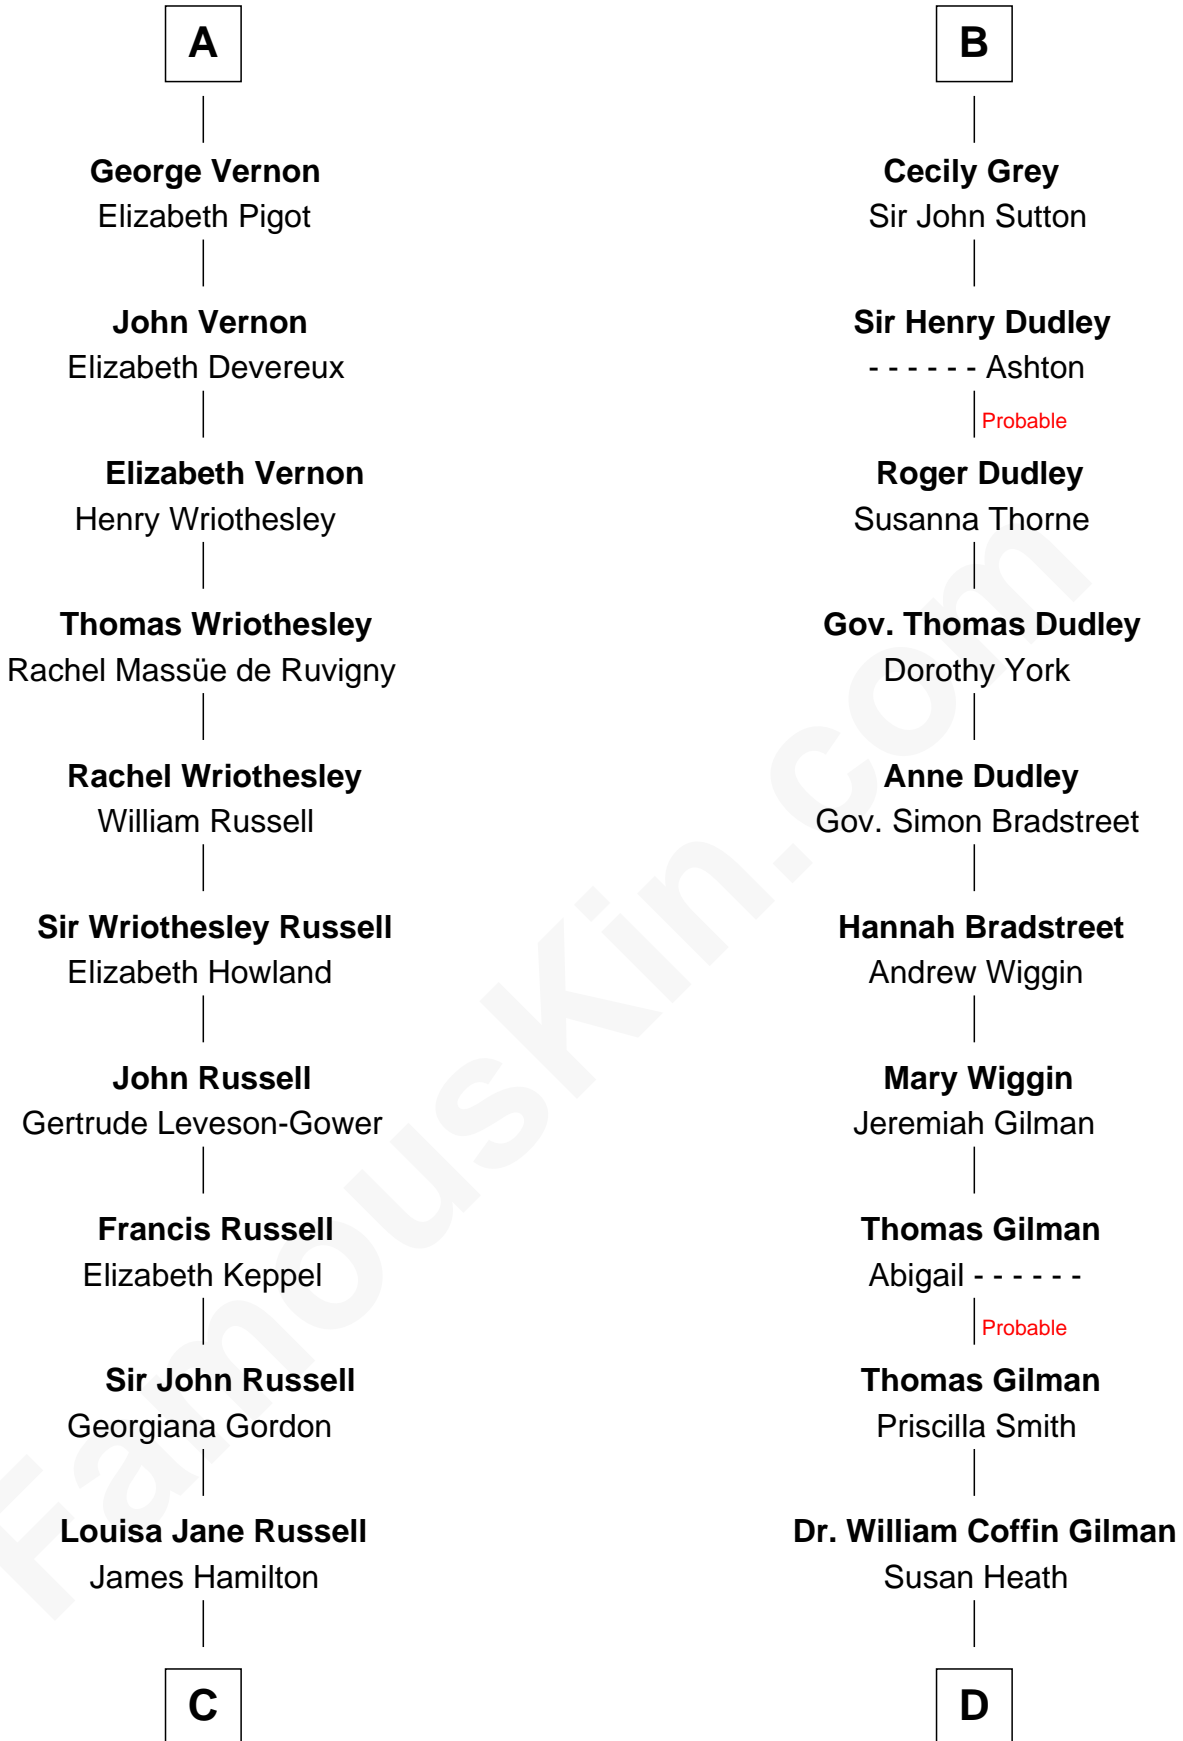

FamousKin.com Relationship Chart of

Sarah Ferguson

Duchess of York

21st cousin of

George Hamilton

TV and Movie Actor

William de Ros
Maude de Vaux

Sir William de Ros
Margery de Badlesmere

Maud de Roos
John de Welles

Anne de Welles
James Butler

James Butler
Joan Beauchamp

Elizabeth Butler
John Talbot

Ann Talbot
Sir Henry Vernon

Humphrey Vernon
Alice Ludlow

A

Sir William de Ros
Margery de Badlesmere

Thomas de Ros
Beatrice de Stafford

Margaret de Ros
Sir Reynold Grey

Margaret Grey
Sir William Bonville

William Bonville
Elizabeth Harington

William Bonville
Katherine Neville

Cecily Bonville
Thomas Grey

B

C

Louisa Jane Hamilton

William Henry Walter Montagu-Douglas-Scott

Herbert Andrew Montagu-Douglas-Scott

Marie Josephine Edwards

Marian Louisa Montagu-Douglas-Scott

Andrew Henry Ferguson

Ronald Ivor Ferguson

Susan Mary Wright