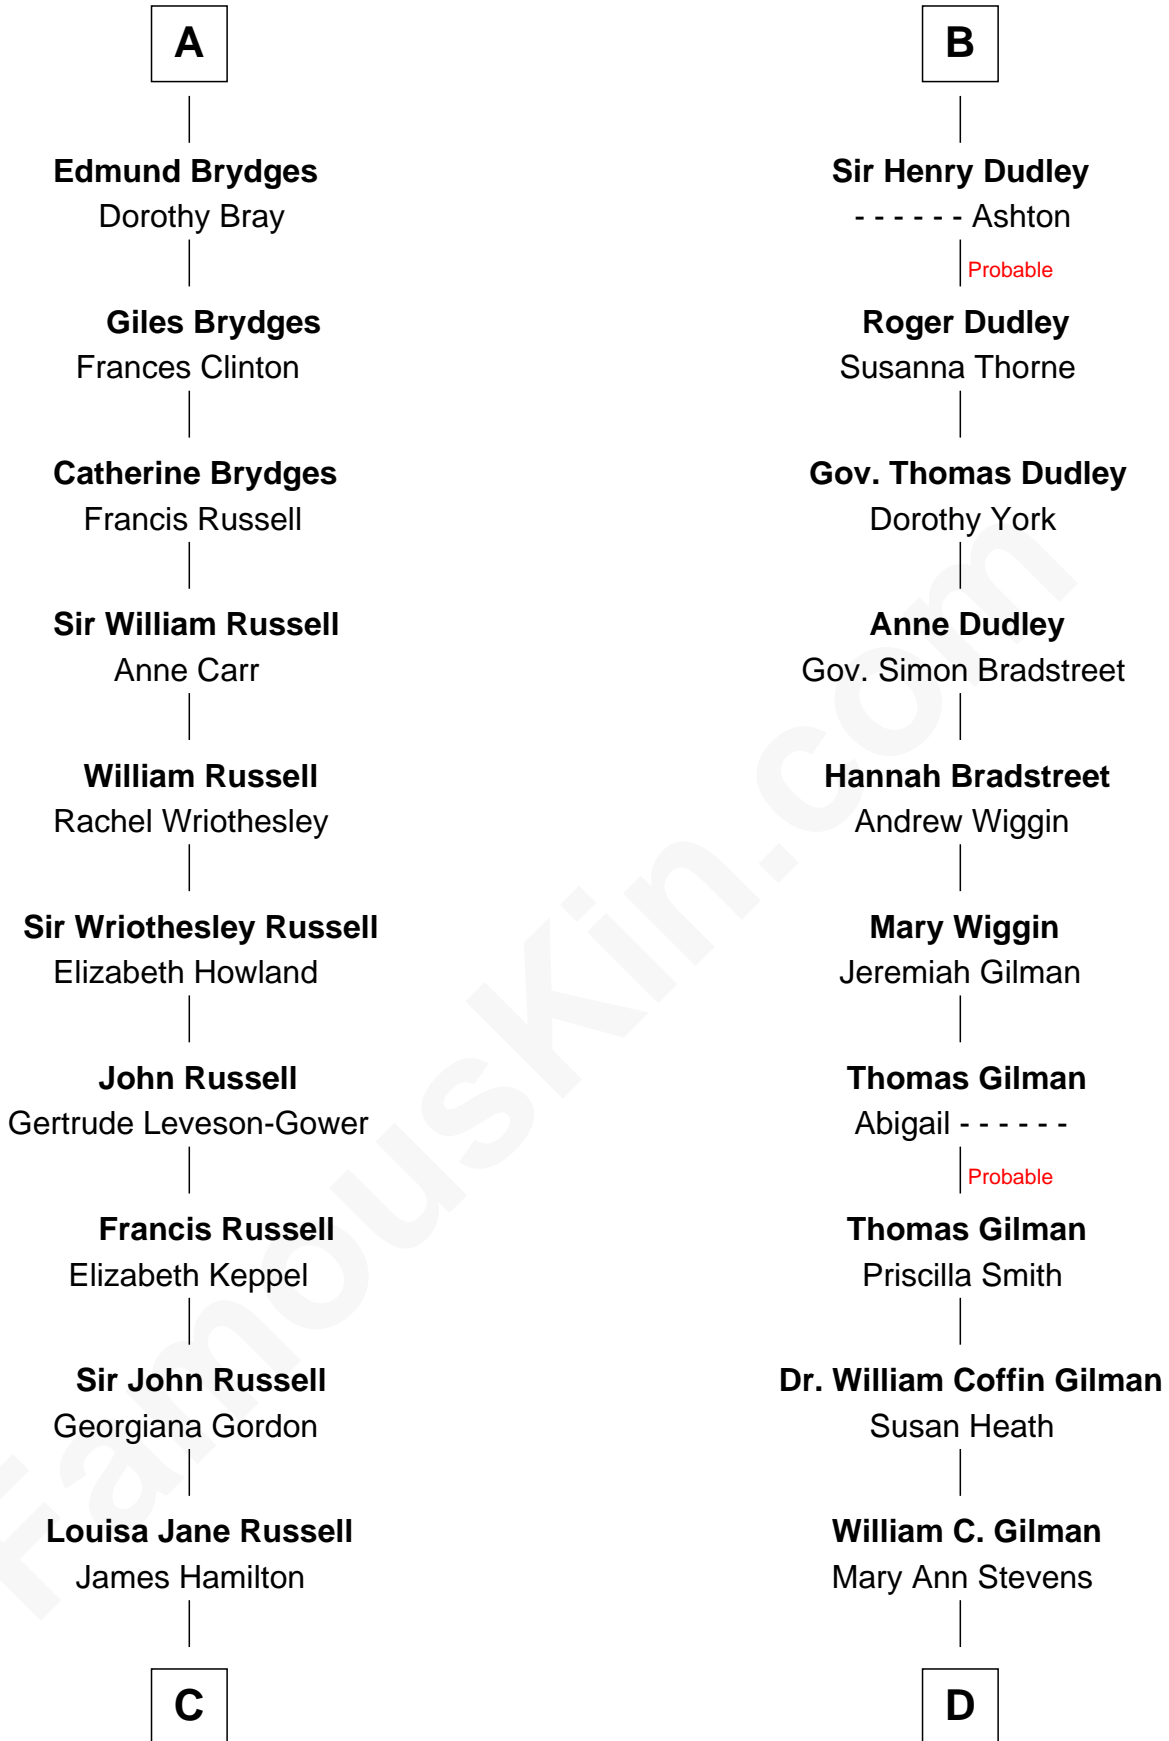

# FamousKin.com Relationship Chart of

**Sarah Ferguson**

*Duchess of York*

20th cousin 1 time removed of

**George Hamilton**

*TV and Movie Actor*

**Edmund of Woodstock**

Margaret Wake

**C**

**Louisa Jane Hamilton**

William Henry Walter Montagu-Douglas-Scott

**Herbert Andrew Montagu-Douglas-Scott**

Marie Josephine Edwards

**Marian Louisa Montagu-Douglas-Scott**

Andrew Henry Ferguson

**Ronald Ivor Ferguson**

Susan Mary Wright

**Sarah Ferguson**

*Duchess of York*

**D**

**George C. Gilman**

Elizabeth Melissa Lane

**Lillian C. Gilman**

Harry Fuller Hamilton