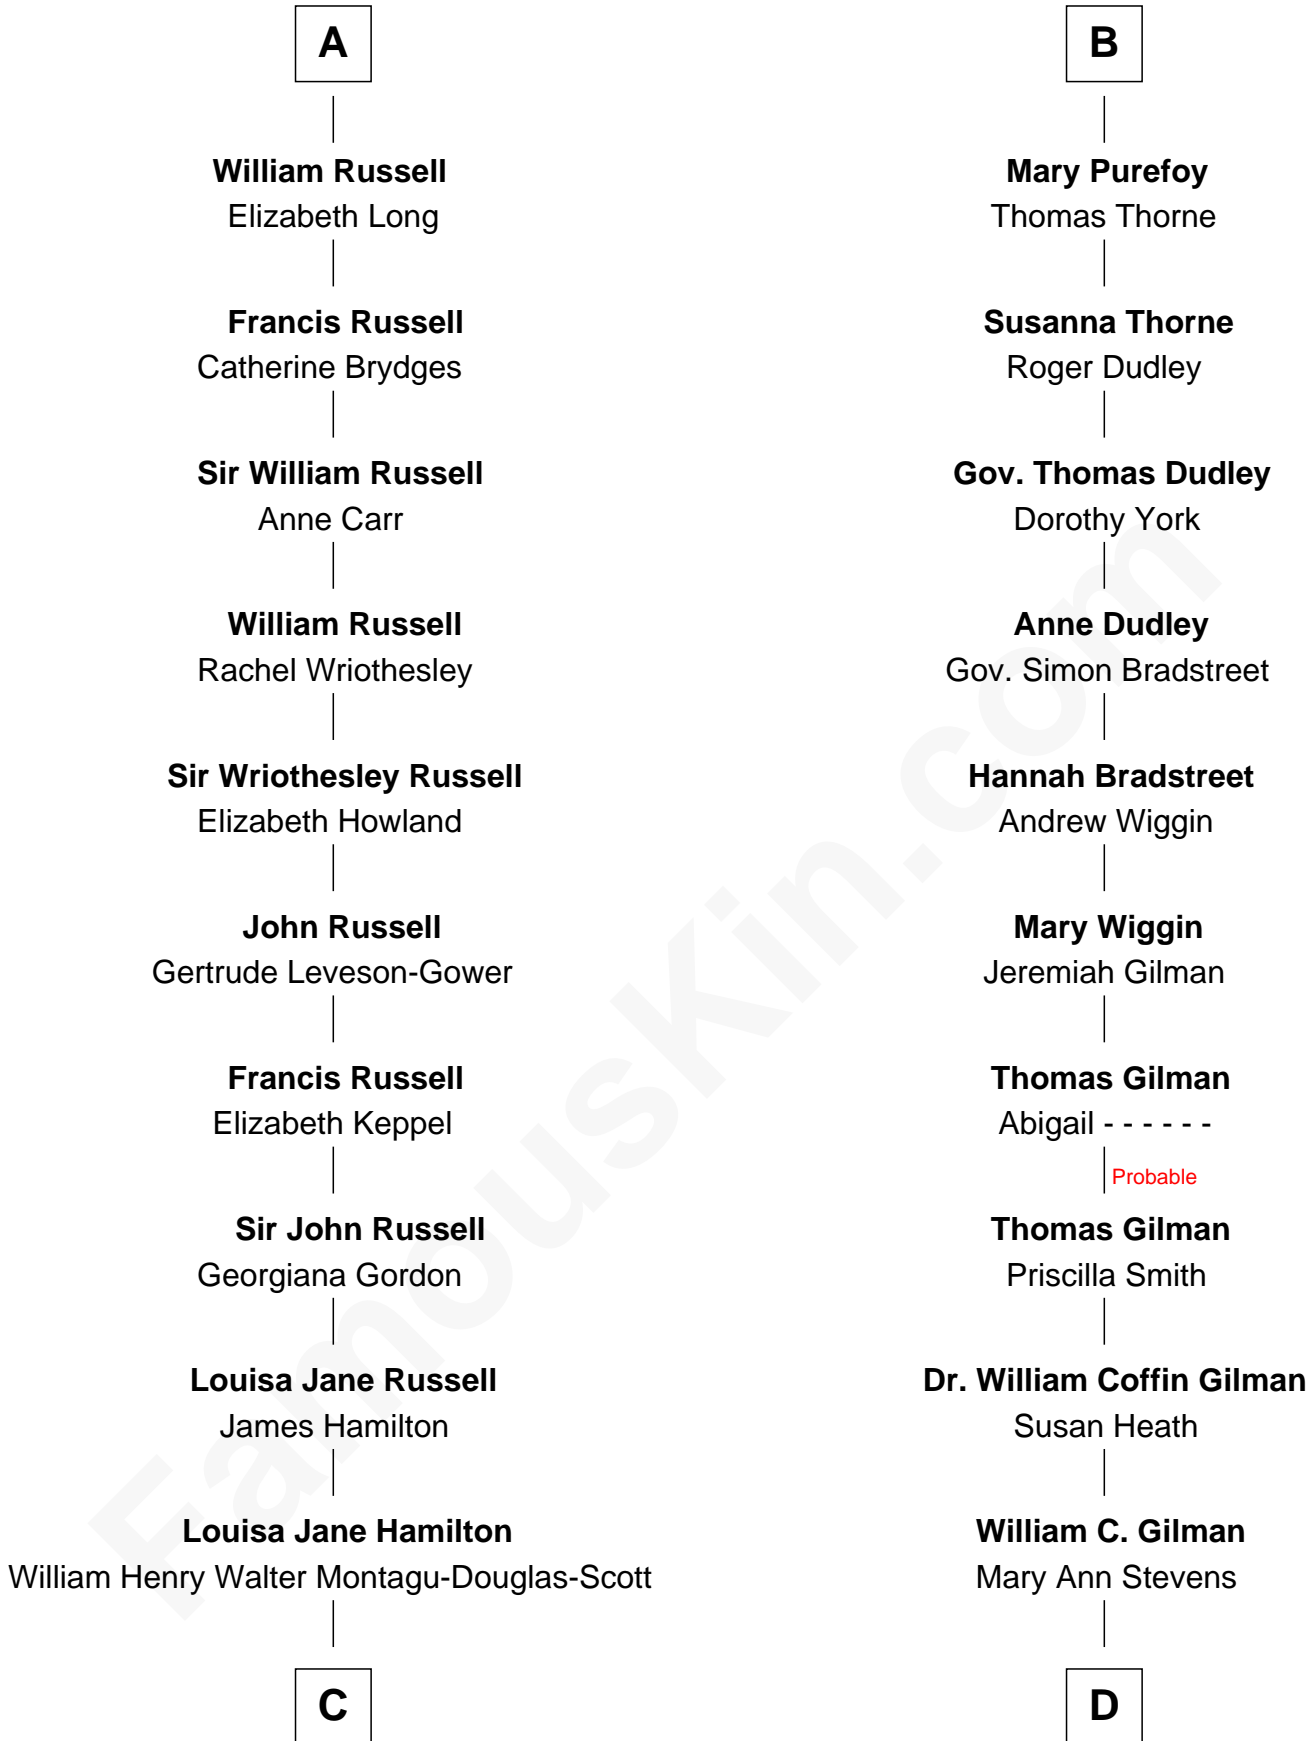

FamousKin.com Relationship Chart of

Sarah Ferguson

Duchess of York

20th cousin of

George Hamilton

TV and Movie Actor

Sir John Howard

Alice de Bois

Duchess of York

D

George C. Gilman

Elizabeth Melissa Lane

Lillian C. Gilman

Harry Fuller Hamilton

George William Hamilton

Anne Lucille Stevens