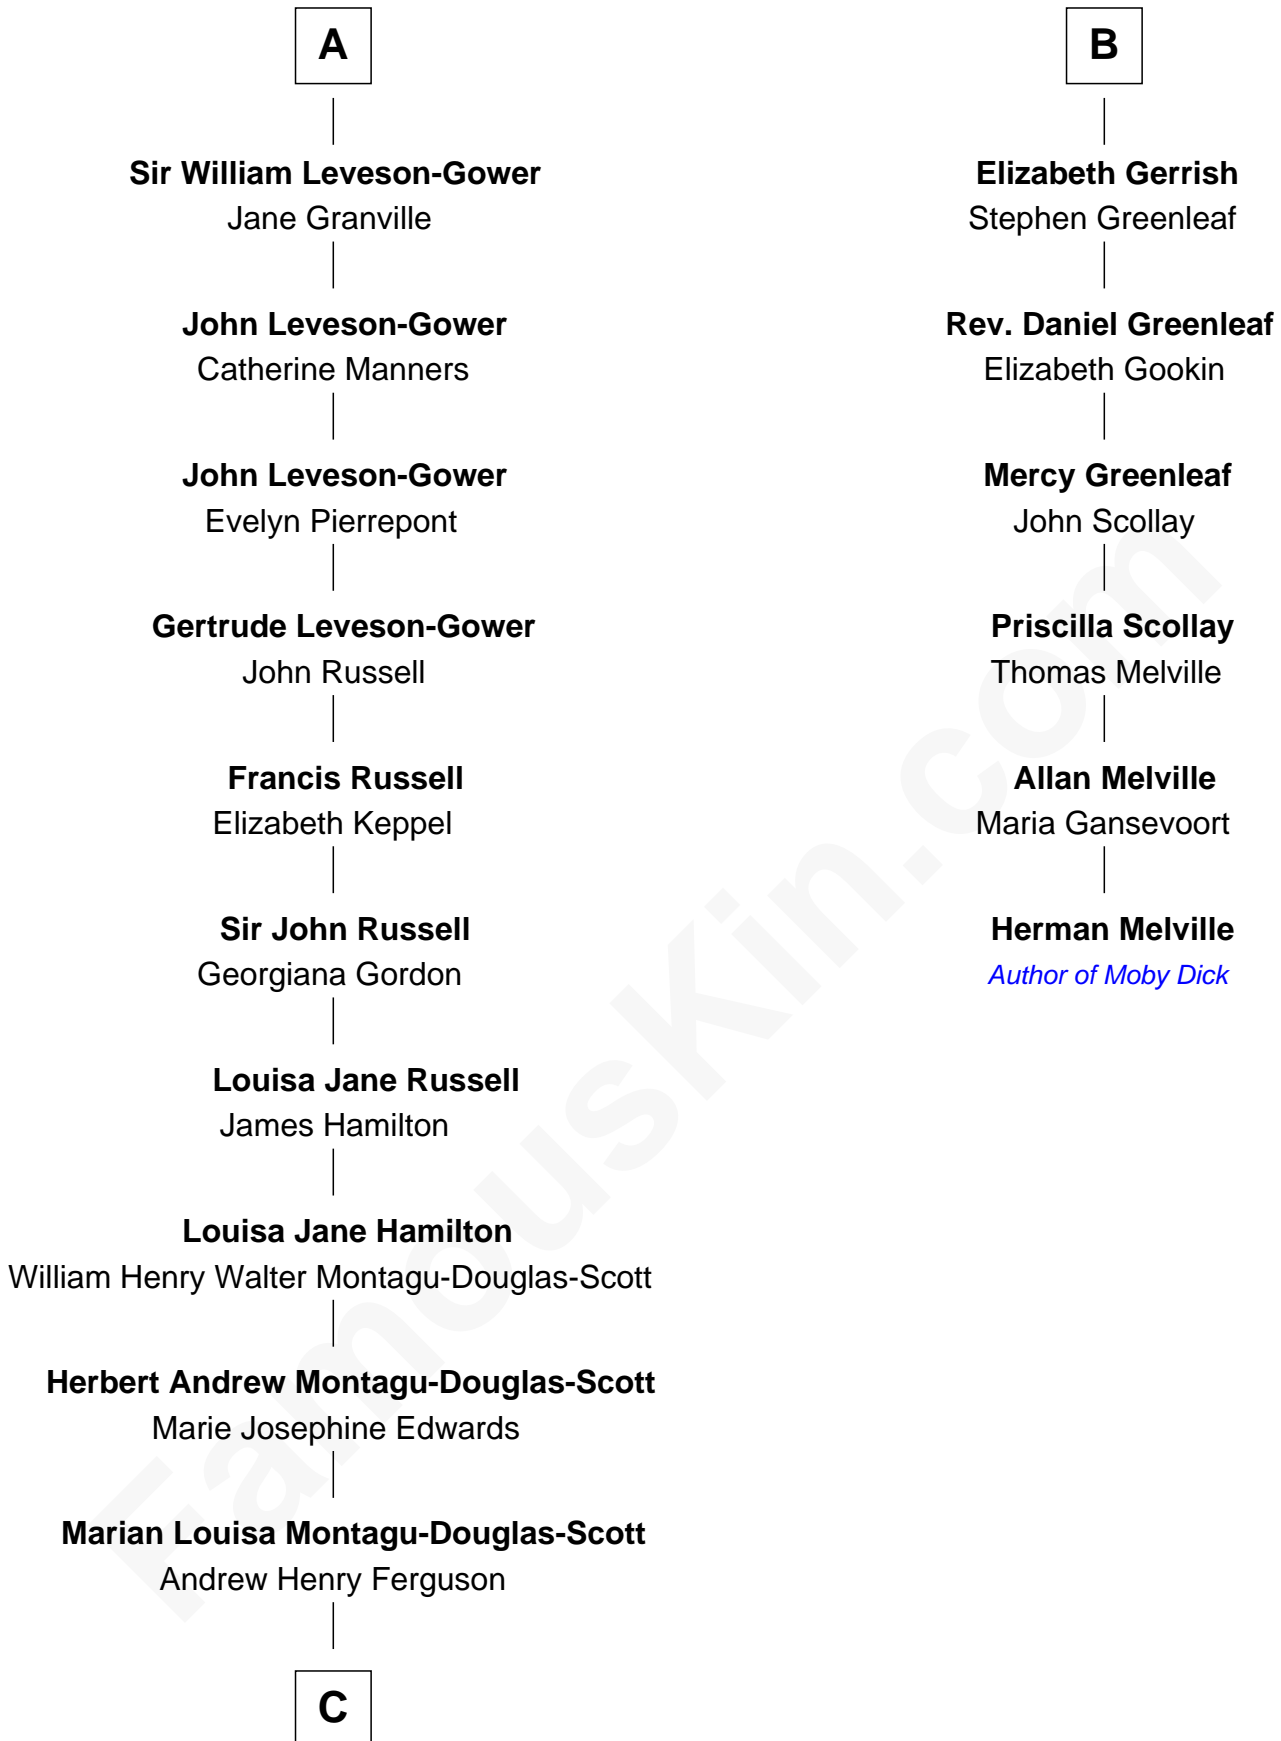

# FamousKin.com Relationship Chart of

**Sarah Ferguson**

*Duchess of York*

12th cousin 6 times removed of

**Herman Melville**

*Author of Moby Dick*

**Sir Philip Courtenay**  
Elizabeth Hungerford

**Katherine Courtenay**  
Sir William Huddesfield

**Elizabeth Huddesfield**  
Sir Anthony Poyntz

**Margaret Poyntz**  
Sir John Newton

**Frances Newton**  
William Brooke

**Margaret Brooke**  
Sir Thomas Sondes

**Frances Sondes**  
Sir John Leveson

**Frances Leveson**  
Sir Thomas Gower

**A**

**Elizabeth Courtnay**  
Sir James Luttrell

**Sir Hugh Luttrell**  
Margaret Hill

**Eleanor Luttrell**  
Roger Yorke

**Elizabeth Yorke**  
Edmund Percival

**Christian Percival**  
Richard Lowle

**Percival Lowell**  
Rebecca - - - - -

**Joanna Lowell**  
William Gerrish

**B**

**C**

—  
**Ronald Ivor Ferguson**

Susan Mary Wright

—  
**Sarah Ferguson**

*Duchess of York*

FamousKin.com