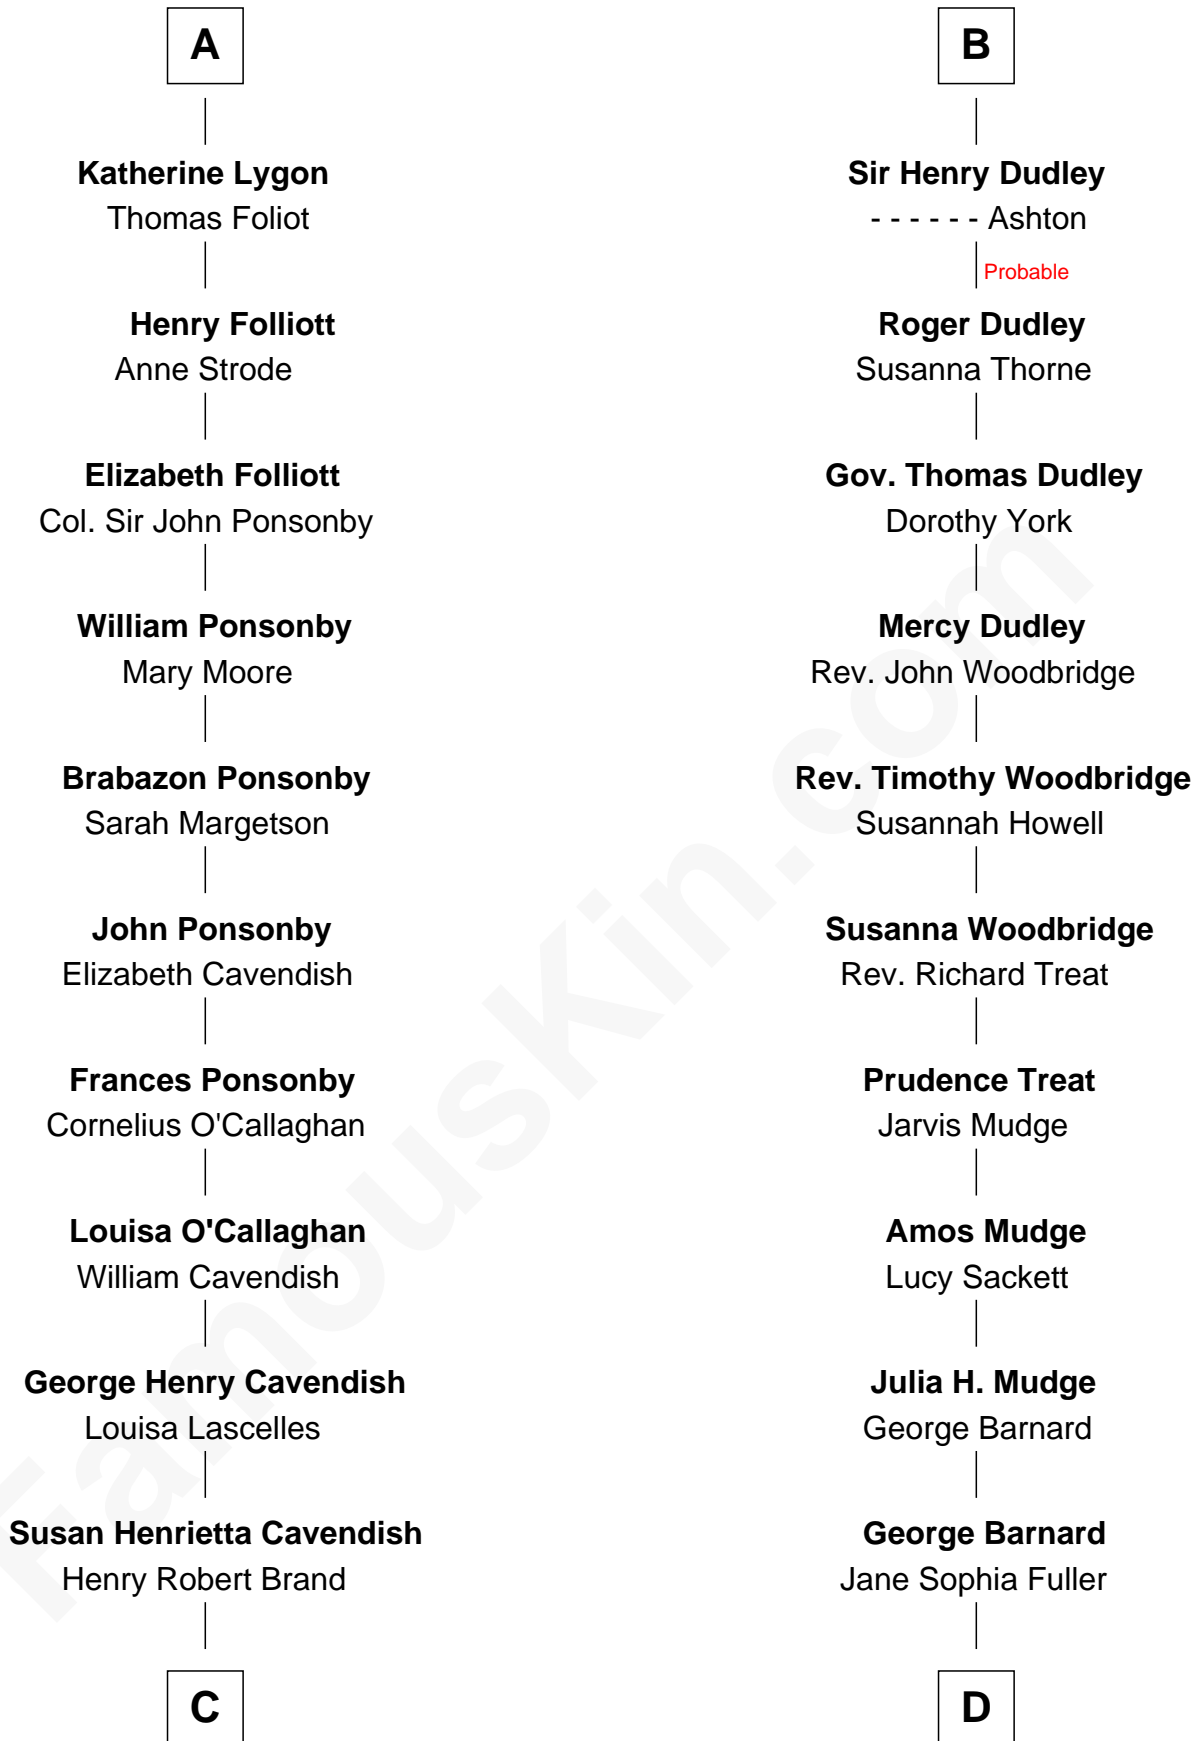

FamousKin.com Relationship Chart of

Sarah Ferguson

Duchess of York

19th cousin 1 time removed of

Dick Clark

Radio and TV Host

Henry Plantagenet

Maud de Chaworth

C

Margaret Brand
Algernon Francis Holford Ferguson

Andrew Henry Ferguson
Marian Louisa Montagu-Douglas-Scott

Ronald Ivor Ferguson
Susan Mary Wright

Sarah Ferguson
Duchess of York

D

Charles Fuller Barnard
Anna May Aldridge