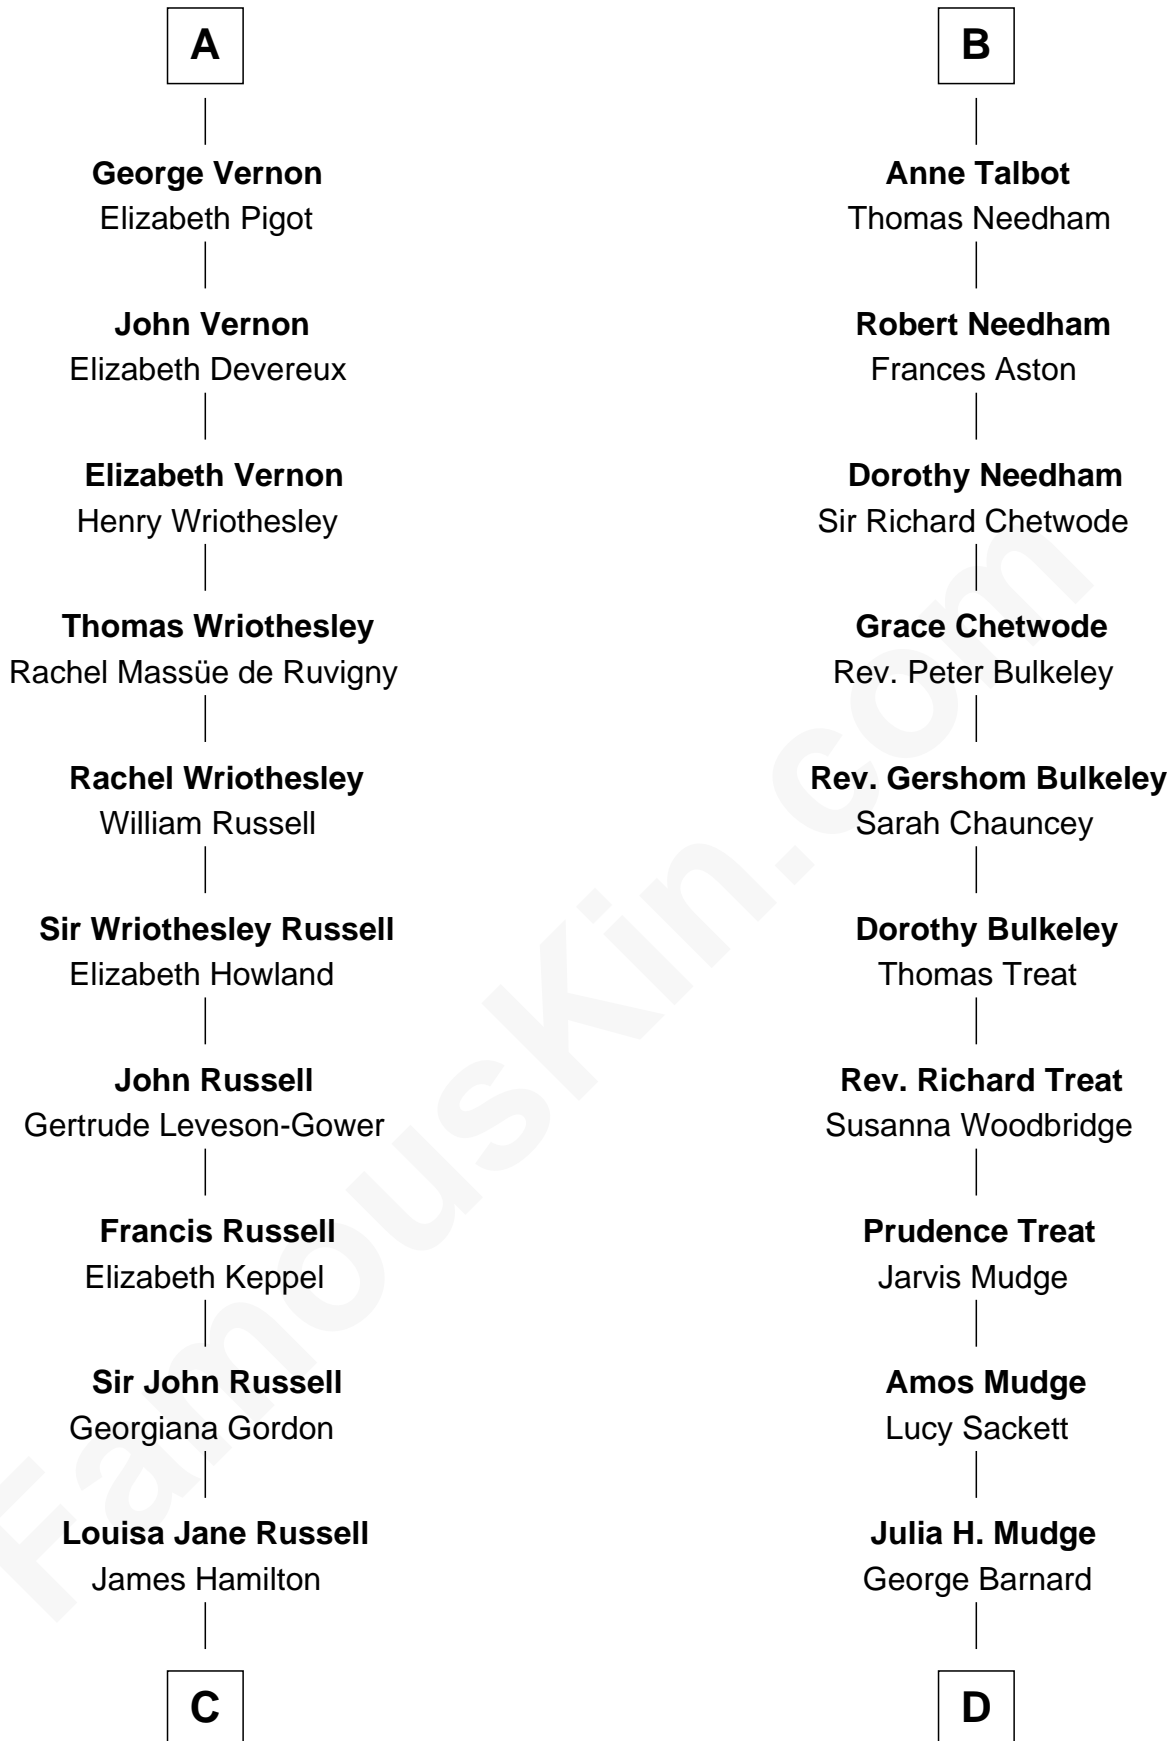

FamousKin.com Relationship Chart of

Sarah Ferguson

Duchess of York

20th cousin 1 time removed of

Dick Clark

Radio and TV Host

William de Beauchamp

Maud FitzJohn

C

Louisa Jane Hamilton

William Henry Walter Montagu-Douglas-Scott

Herbert Andrew Montagu-Douglas-Scott

Marie Josephine Edwards

Marian Louisa Montagu-Douglas-Scott

Andrew Henry Ferguson

Ronald Ivor Ferguson

Susan Mary Wright

Sarah Ferguson

Duchess of York

D

George Barnard

Jane Sophia Fuller

Charles Fuller Barnard

Anna May Aldridge