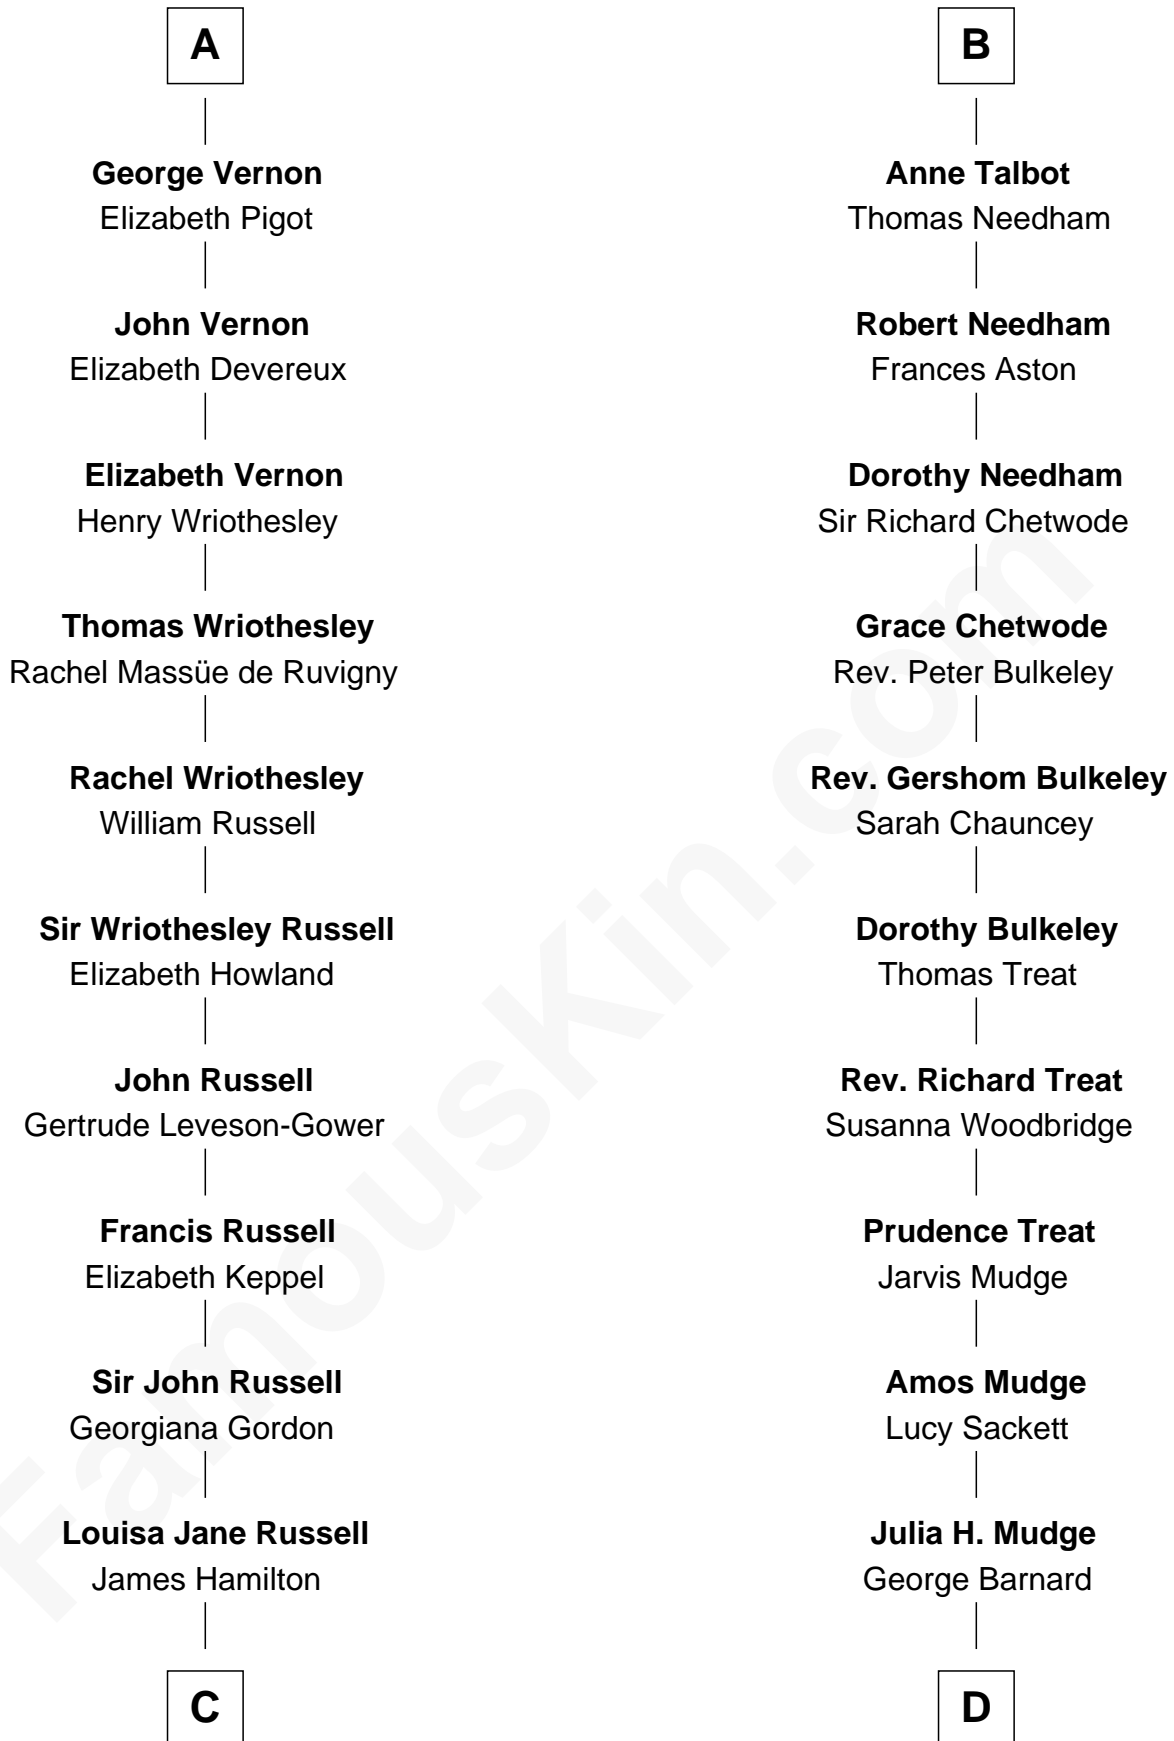

FamousKin.com Relationship Chart of

Sarah Ferguson

Duchess of York

20th cousin 1 time removed of

Dick Clark

Radio and TV Host

William de Ros

Maude de Vaux

Sir William de Ros
Margery de Badlesmere

Maud de Roos
John de Welles

Anne de Welles
James Butler

James Butler
Joan Beauchamp

Elizabeth Butler
John Talbot

Ann Talbot
Sir Henry Vernon

Humphrey Vernon
Alice Ludlow

A

Sir William de Ros
Margery de Badlesmere

Maud de Roos
John de Welles

Anne de Welles
James Butler

James Butler
Joan Beauchamp

Elizabeth Butler
John Talbot

Sir Gilbert Talbot
Audrey Cotton

Sir John Talbot
Margaret Troutbeck

B

C

Louisa Jane Hamilton

William Henry Walter Montagu-Douglas-Scott

Herbert Andrew Montagu-Douglas-Scott

Marie Josephine Edwards

Marian Louisa Montagu-Douglas-Scott

Andrew Henry Ferguson