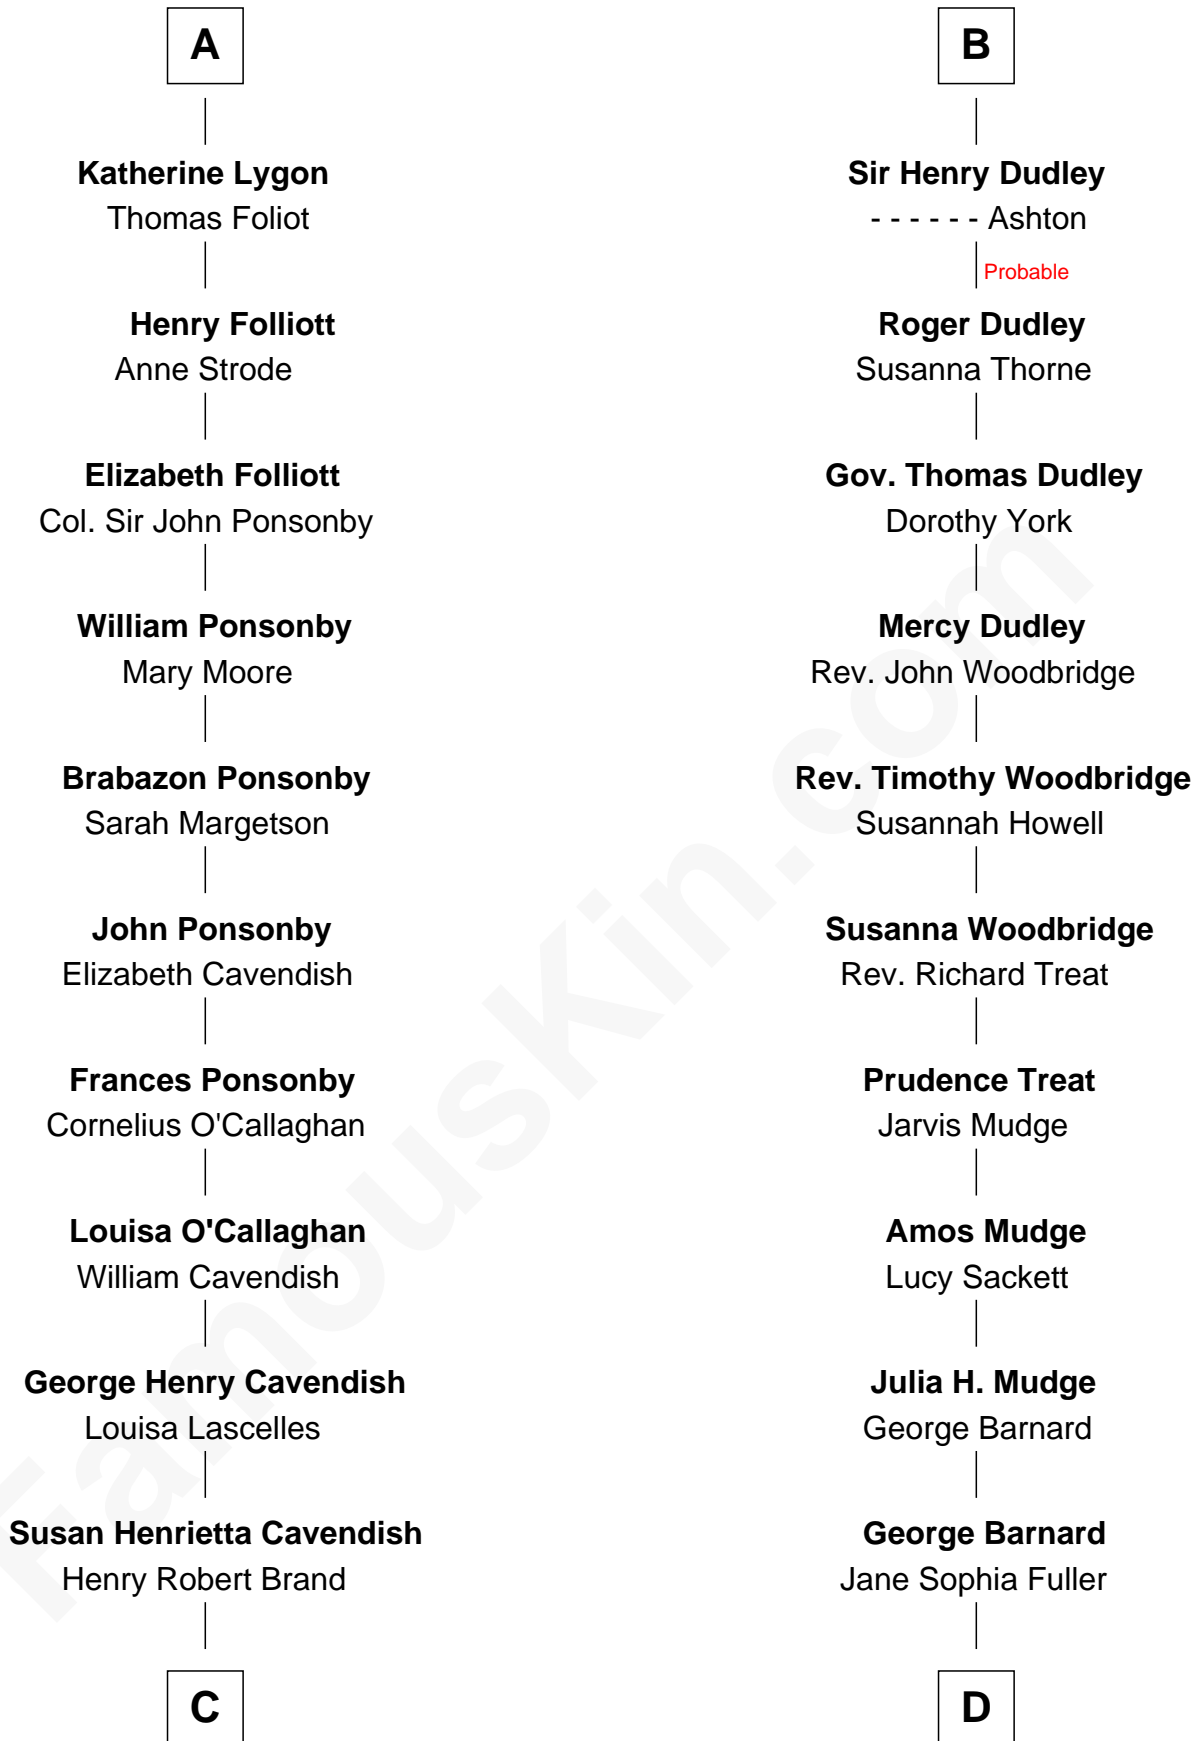

# FamousKin.com Relationship Chart of

**Sarah Ferguson**

*Duchess of York*

19th cousin 1 time removed of

**Dick Clark**

*Radio and TV Host*

**Edmund Fitzalan**

Alice de Warenne

**Richard Fitzalan**  
Eleanor Plantagenet

**Sir Richard Fitzalan**  
Elizabeth de Bohun

**Elizabeth Fitzalan**  
Sir Thomas Mowbray

**Isabel Mowbray**  
Sir James Berkeley

**Maurice Berkeley**  
Isabel Mead

**Anne Berkeley**  
Sir William Dennis

**Eleanor Dennis**  
William Lygon

**A**

**Richard Fitzalan**  
Eleanor Plantagenet

**Alice Fitzalan**  
Sir Thomas de Holand

**Eleanor Holand**  
Edward Cherleton

**Joyce Cherleton**  
Sir John Tiptoft

**Joyce Tiptoft**  
Sir Edmund Sutton

**Sir Edward Sutton**  
Cecily Willoughby

**Sir John Sutton**  
Cecily Grey

**B**

**C**

**Margaret Brand**  
Algernon Francis Holford Ferguson

**Andrew Henry Ferguson**  
Marian Louisa Montagu-Douglas-Scott