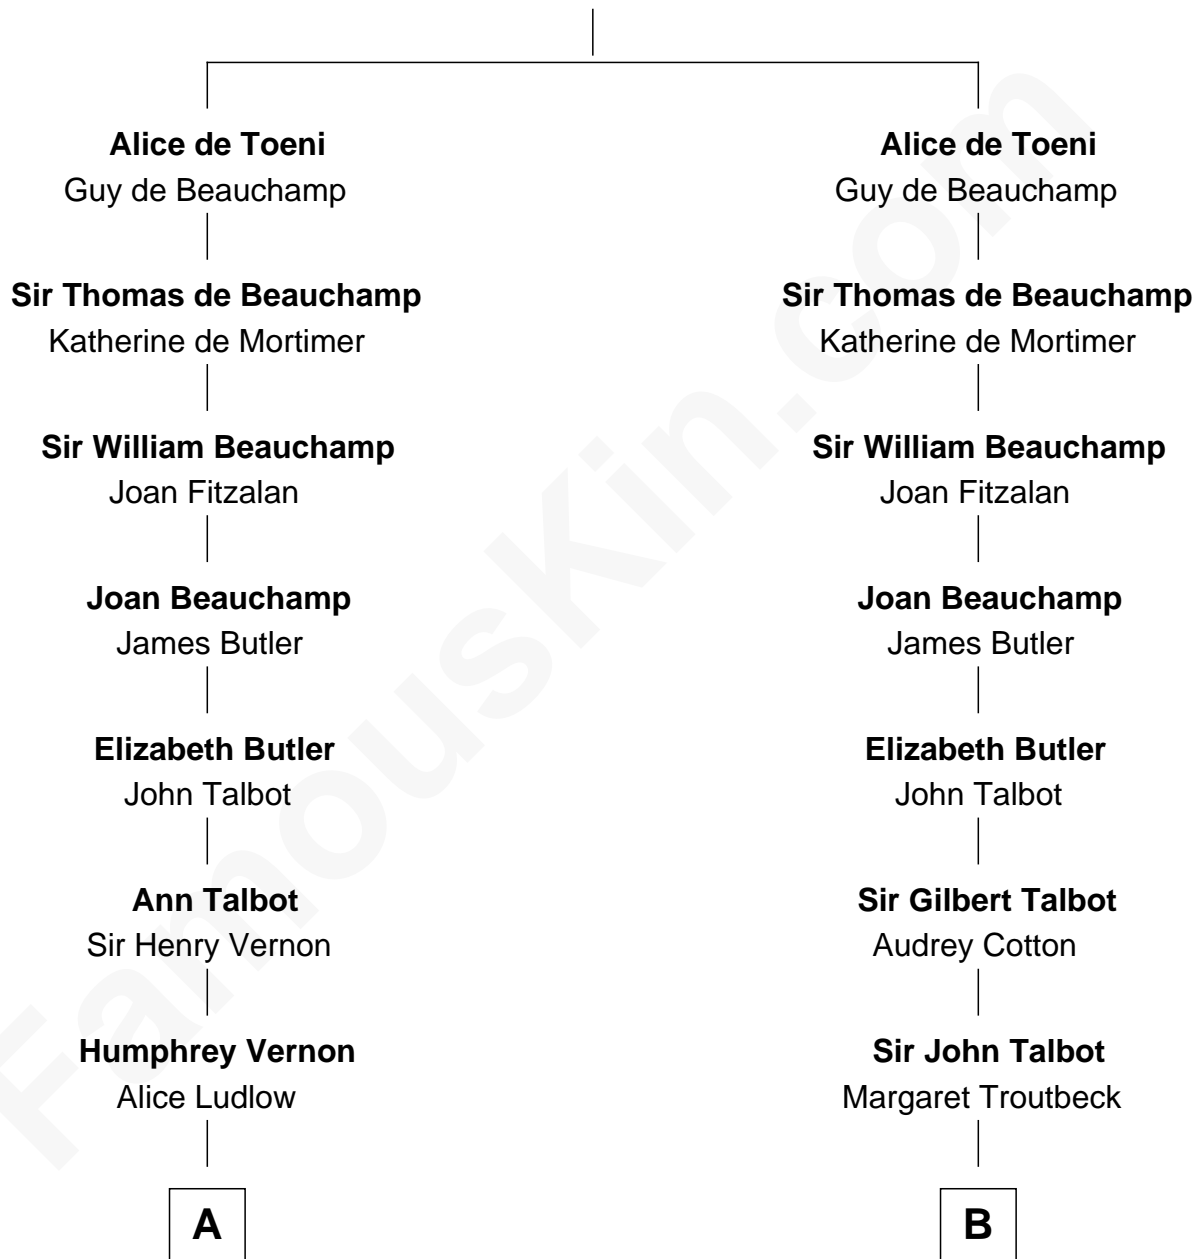

# FamousKin.com Relationship Chart of

**Sarah Ferguson**

*Duchess of York*

20th cousin 1 time removed of

**Dick Clark**

*Radio and TV Host*

**Ralph VII de Toeni**

Mary - - - - -

**C**

**Louisa Jane Hamilton**

William Henry Walter Montagu-Douglas-Scott

**Herbert Andrew Montagu-Douglas-Scott**

Marie Josephine Edwards

**Marian Louisa Montagu-Douglas-Scott**

Andrew Henry Ferguson

**Ronald Ivor Ferguson**

Susan Mary Wright

**Sarah Ferguson**

*Duchess of York*

**D**

**George Barnard**

Jane Sophia Fuller

**Charles Fuller Barnard**

Anna May Aldridge

**Julia Fuller Barnard**

Richard Augustus Clark

**Dick Clark**

*Radio and TV Host*