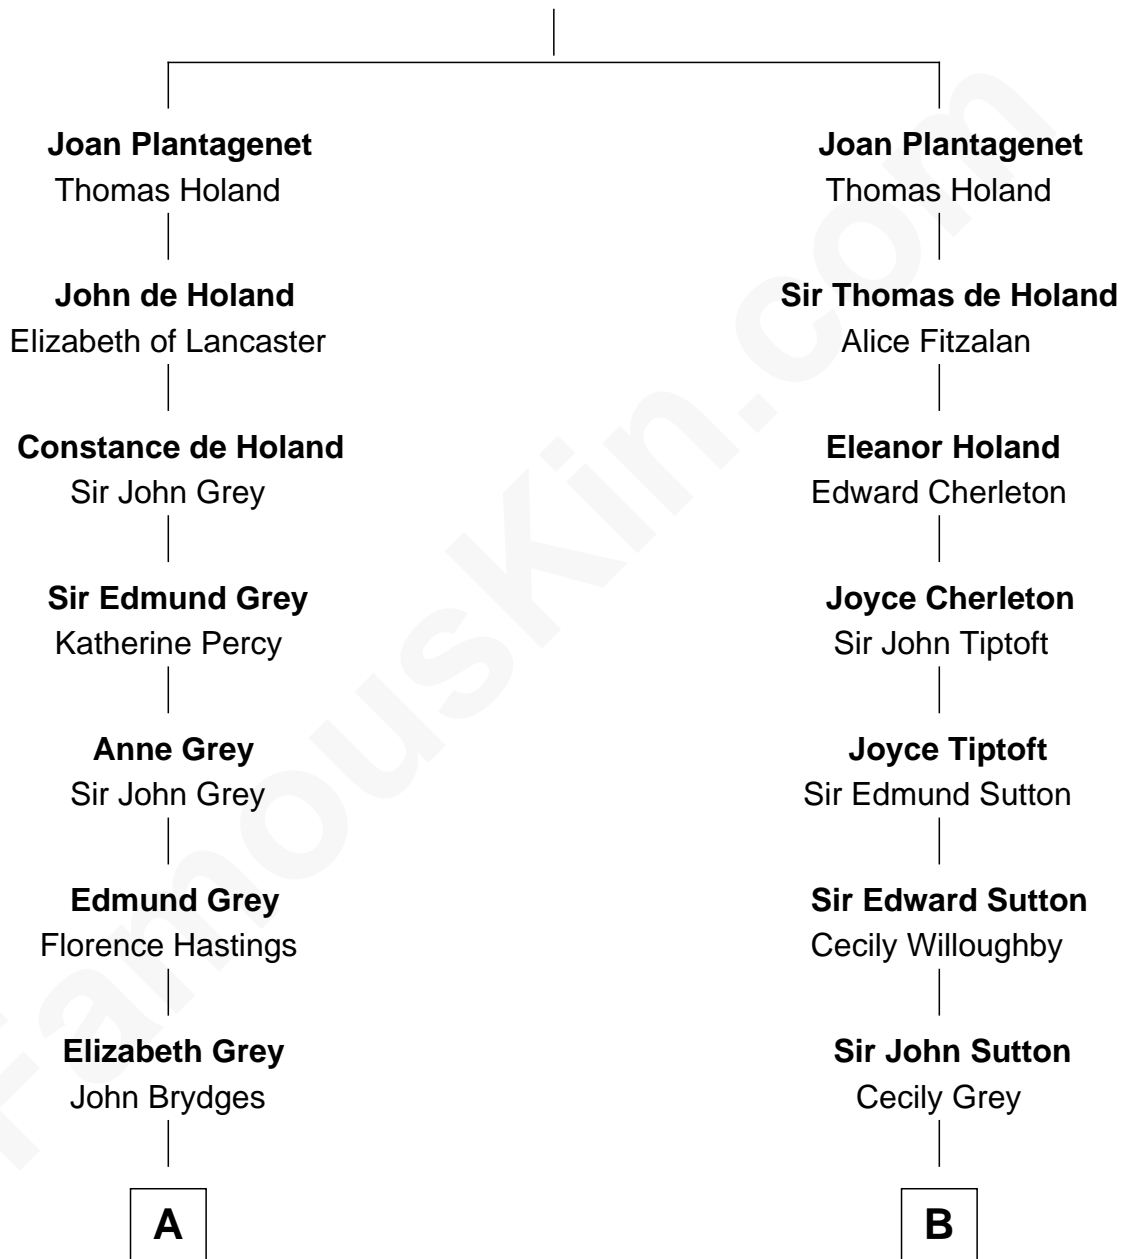

FamousKin.com Relationship Chart of

Sarah Ferguson

Duchess of York

19th cousin 2 times removed of

Dick Clark

Radio and TV Host

Edmund of Woodstock

Margaret Wake

C

Louisa Jane Hamilton

William Henry Walter Montagu-Douglas-Scott

Herbert Andrew Montagu-Douglas-Scott

Marie Josephine Edwards

Marian Louisa Montagu-Douglas-Scott

Andrew Henry Ferguson

Ronald Ivor Ferguson

Susan Mary Wright

Sarah Ferguson

Duchess of York

D

Charles Fuller Barnard

Anna May Aldridge

Julia Fuller Barnard

Richard Augustus Clark