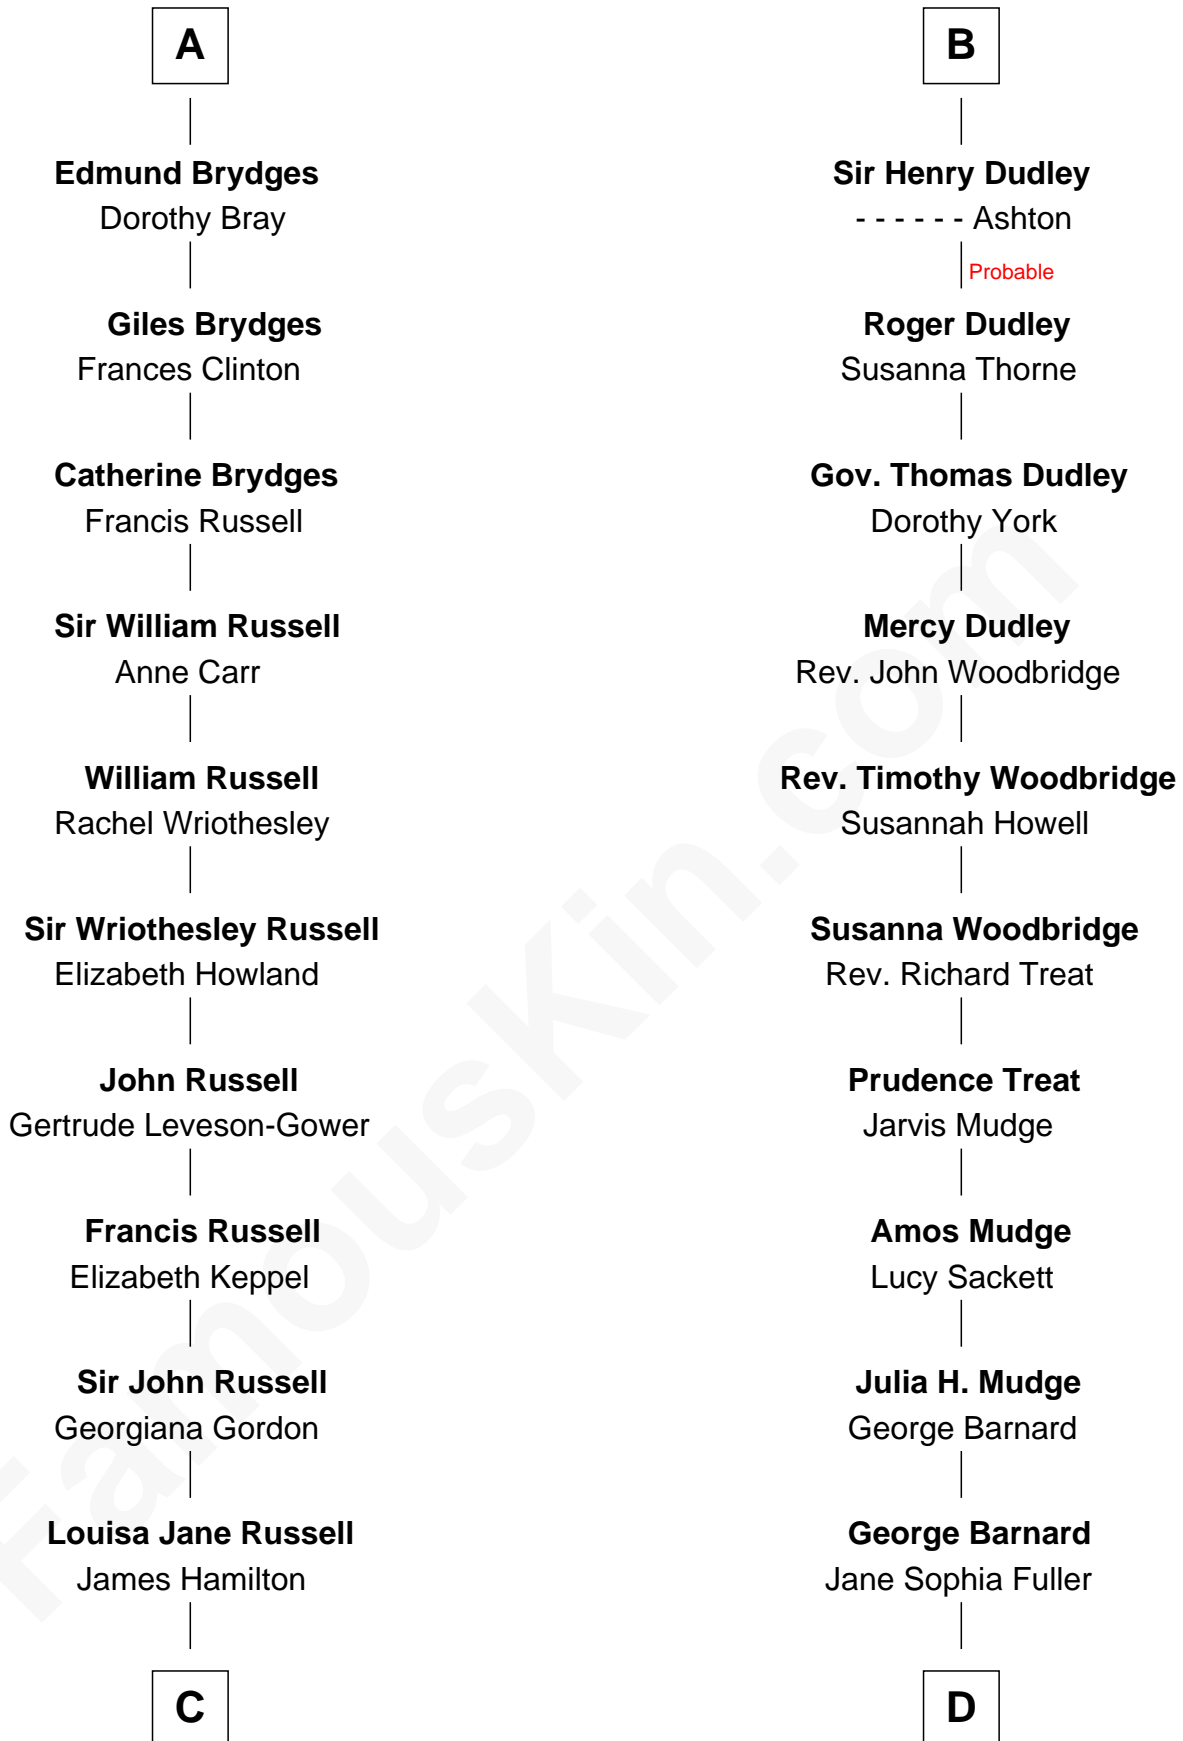

FamousKin.com Relationship Chart of

Sarah Ferguson

Duchess of York

19th cousin 2 times removed of

Dick Clark

Radio and TV Host

Edmund of Woodstock

Margaret Wake

C

Louisa Jane Hamilton

William Henry Walter Montagu-Douglas-Scott

Herbert Andrew Montagu-Douglas-Scott

Marie Josephine Edwards

Marian Louisa Montagu-Douglas-Scott

Andrew Henry Ferguson

Ronald Ivor Ferguson

Susan Mary Wright

Sarah Ferguson

Duchess of York

D

Charles Fuller Barnard

Anna May Aldridge

Julia Fuller Barnard

Richard Augustus Clark