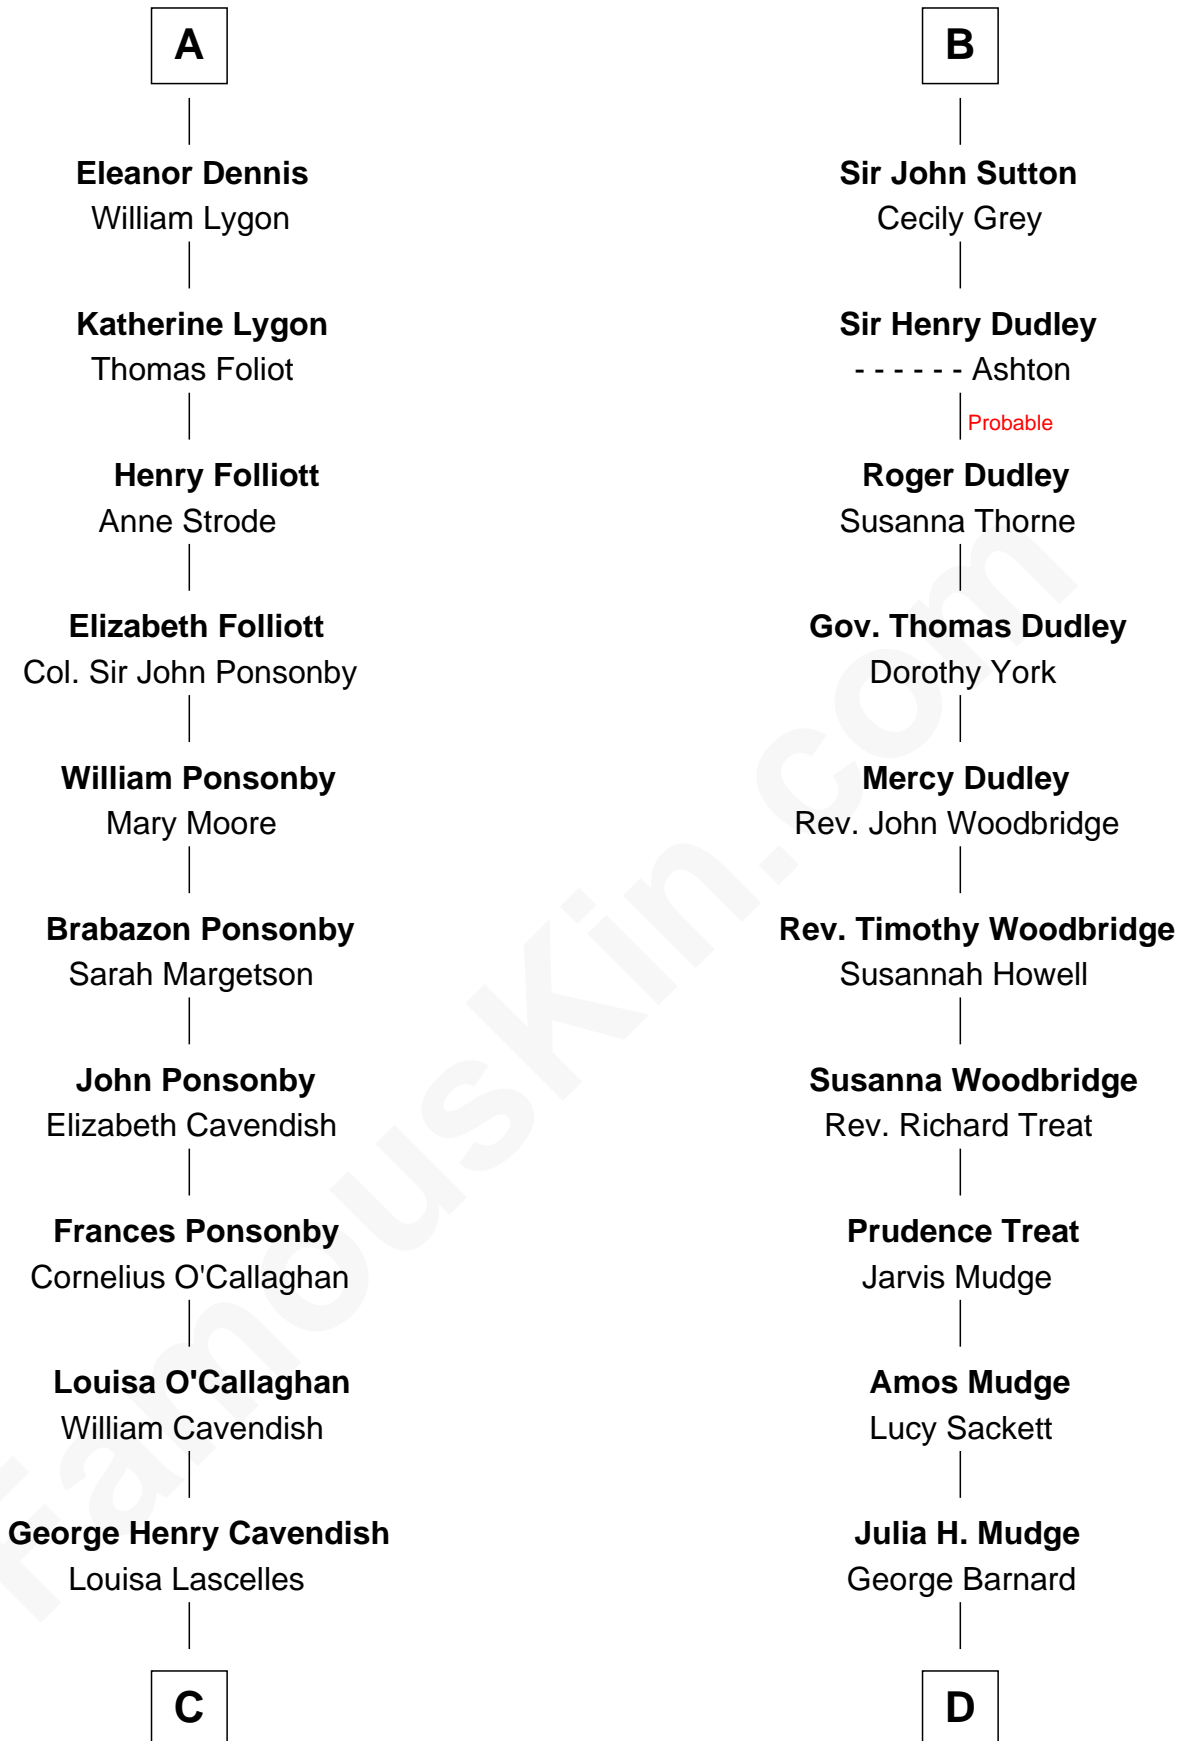

FamousKin.com Relationship Chart of

Sarah Ferguson

Duchess of York

20th cousin 1 time removed of

Dick Clark

Radio and TV Host

Margaret of France
Edward I, King of England

C

Susan Henrietta Cavendish

Henry Robert Brand

Margaret Brand

Algernon Francis Holford Ferguson

Andrew Henry Ferguson

Marian Louisa Montagu-Douglas-Scott

Ronald Ivor Ferguson

Susan Mary Wright

Sarah Ferguson

Duchess of York

D

George Barnard

Jane Sophia Fuller

Charles Fuller Barnard

Anna May Aldridge

Julia Fuller Barnard