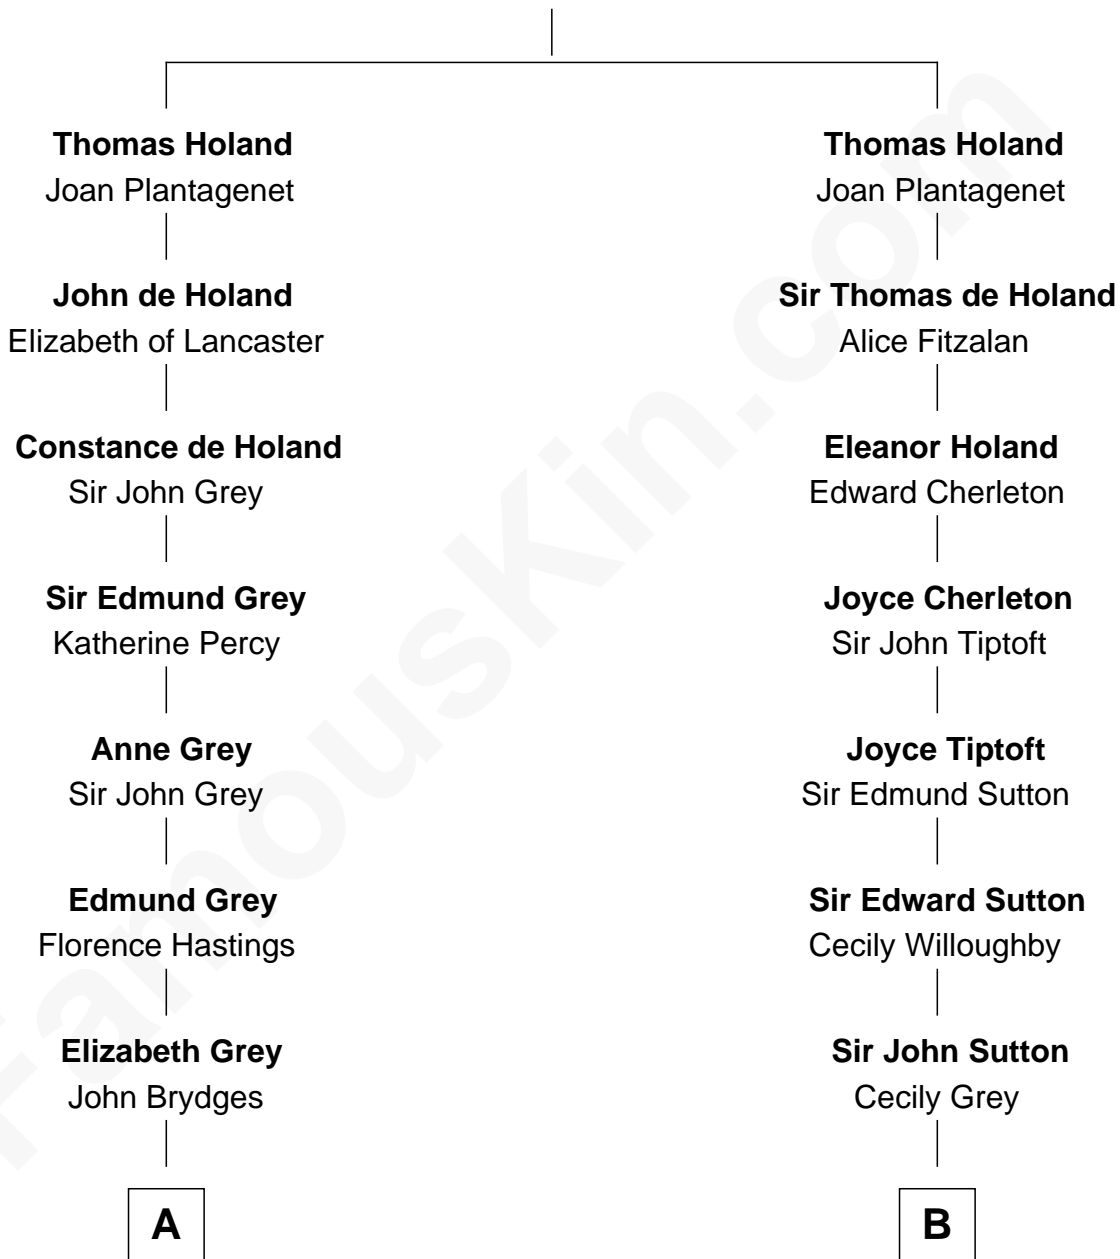

FamousKin.com Relationship Chart of

Sarah Ferguson

Duchess of York

19th cousin 2 times removed of

Dick Clark

Radio and TV Host

Sir Robert de Holland

Maude la Zouche

C

Louisa Jane Hamilton

William Henry Walter Montagu-Douglas-Scott

Herbert Andrew Montagu-Douglas-Scott

Marie Josephine Edwards

Marian Louisa Montagu-Douglas-Scott

Andrew Henry Ferguson

Ronald Ivor Ferguson

Susan Mary Wright

Sarah Ferguson

Duchess of York

D

Charles Fuller Barnard

Anna May Aldridge

Julia Fuller Barnard

Richard Augustus Clark