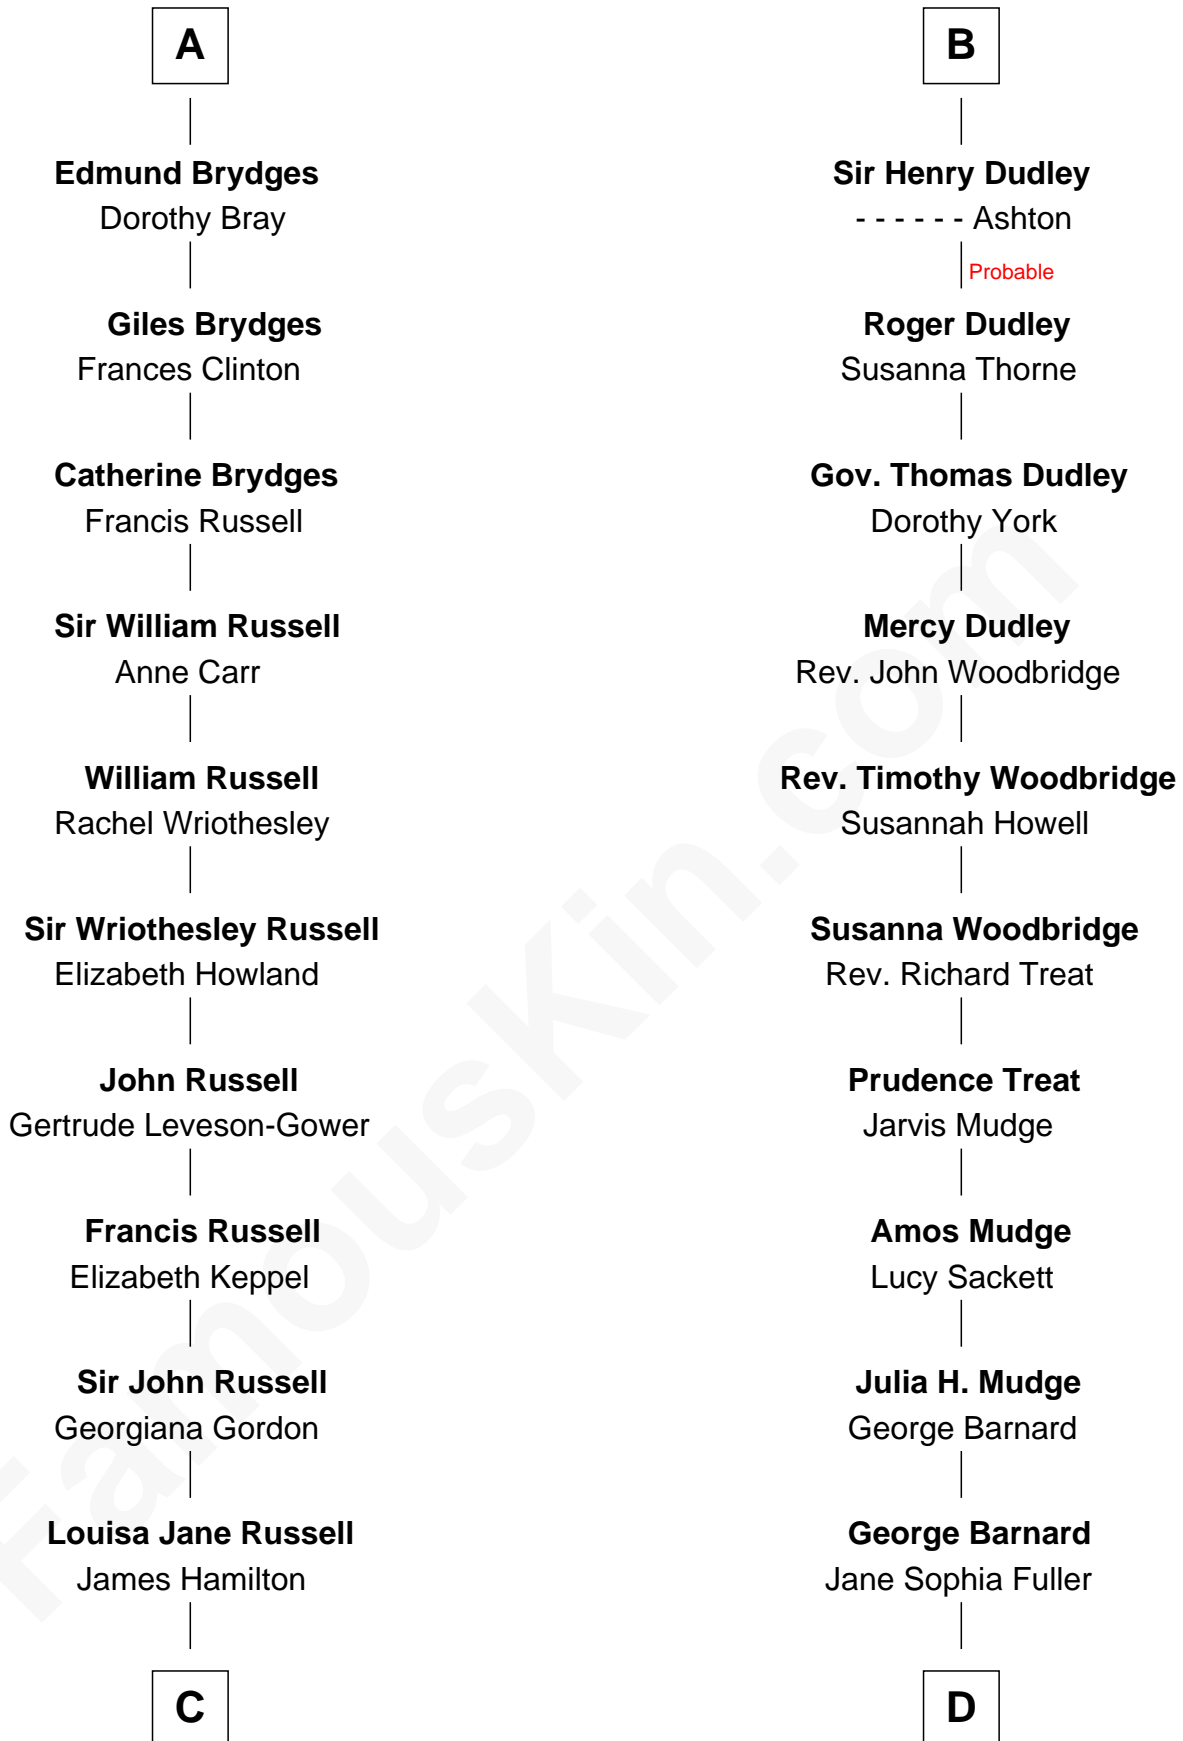

FamousKin.com Relationship Chart of

Sarah Ferguson

Duchess of York

19th cousin 2 times removed of

Dick Clark

Radio and TV Host

Sir Robert de Holland

Maude la Zouche

C

Louisa Jane Hamilton

William Henry Walter Montagu-Douglas-Scott

Herbert Andrew Montagu-Douglas-Scott

Marie Josephine Edwards

Marian Louisa Montagu-Douglas-Scott

Andrew Henry Ferguson

Ronald Ivor Ferguson

Susan Mary Wright

Sarah Ferguson

Duchess of York

D

Charles Fuller Barnard

Anna May Aldridge

Julia Fuller Barnard

Richard Augustus Clark