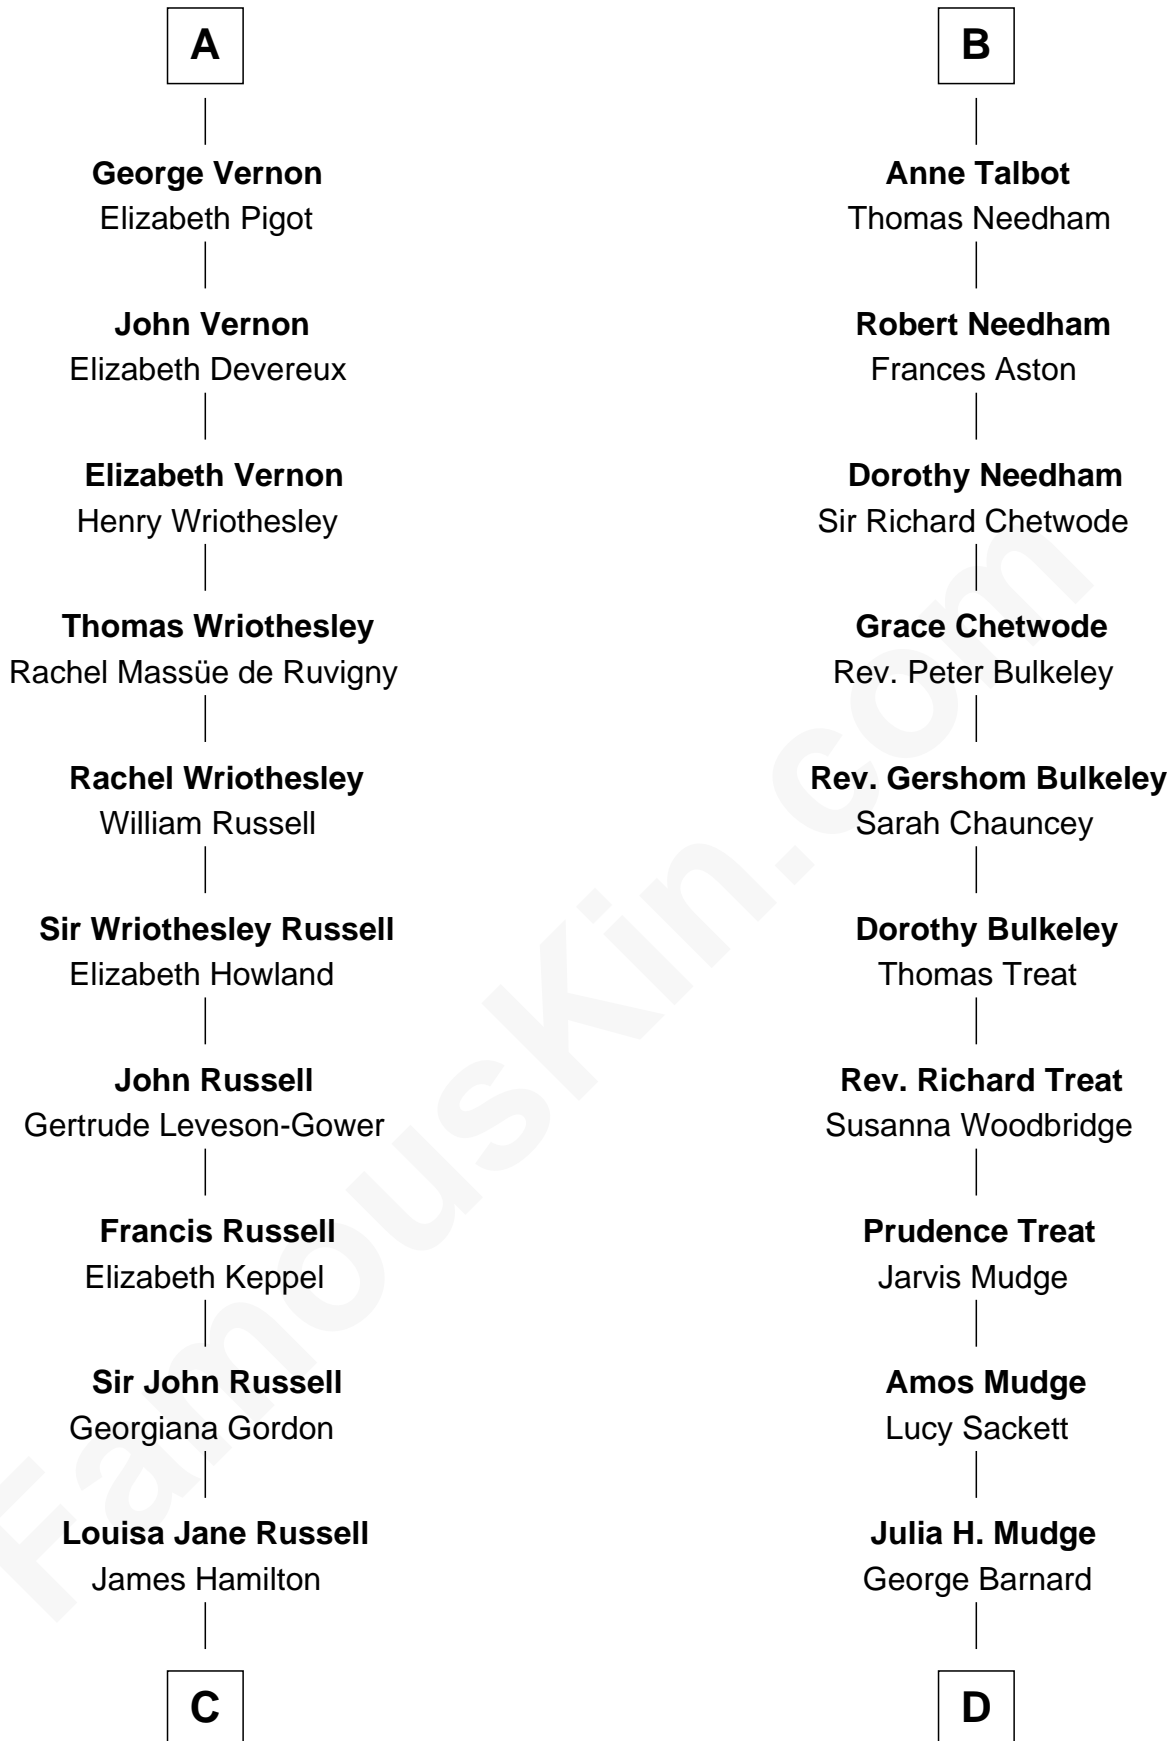

FamousKin.com Relationship Chart of

Sarah Ferguson

Duchess of York

20th cousin 1 time removed of

Dick Clark

Radio and TV Host

Sir Roger Darcy

Isabel de Aton

C

Louisa Jane Hamilton

William Henry Walter Montagu-Douglas-Scott

Herbert Andrew Montagu-Douglas-Scott

Marie Josephine Edwards

Marian Louisa Montagu-Douglas-Scott

Andrew Henry Ferguson

Ronald Ivor Ferguson

Susan Mary Wright

Sarah Ferguson

Duchess of York

D

George Barnard

Jane Sophia Fuller

Charles Fuller Barnard

Anna May Aldridge